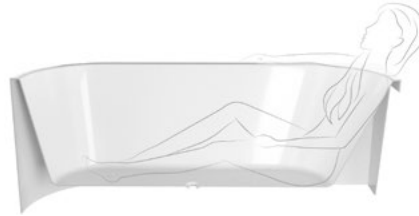

ASTRA R

34611MB
160x75x60 cm
2 149 €