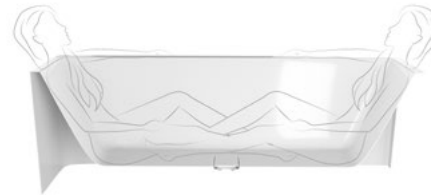

MARLENE CURVE R

72403MCR	72034MCR	71607MCR	78731MCR
165x75x63 cm	175x75x63 cm	185x85x63 cm	195x85x63 cm
1 938 €	2 079 €	2 205 €	2 249 €