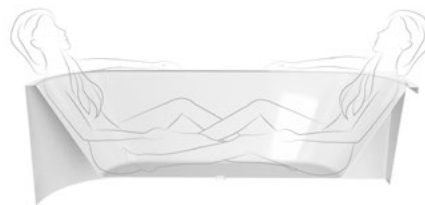

VIVA R

78119M
170x75x60 cm

1 929 €

72129M
180x75x60 cm

1 999 €

MONOLITH