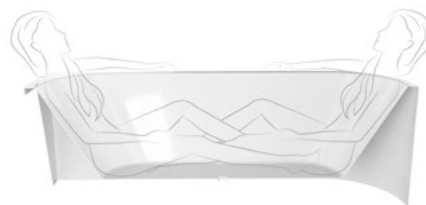

VIVA L

70119M
170x75x60 cm

1 929 €

72099M
180x75x60 cm

1 999 €

MONOLITH