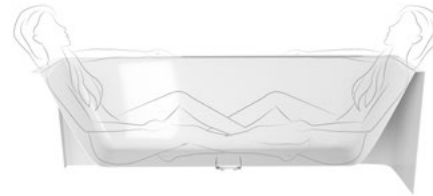

ASTRA L

33611MB
160x75x60 cm

2 149 €

MARLENE CURVE

MONOLITH

MARLENE CURVE R

MARLENE CURVE BLACK

MONOLITH MARLENE CURVE is a modern large bathtub, whose shape impresses with its unusual combination of square outer edges and one rounded corner. The acrylic drain cover accentuates the clean design of the bathtub with no distracting protrusions. The inner space of the bathtub promises a comfortable bath, especially for taller people or families with children.

MARLENE CURVE R

72403MCRB	72034MCRB	71607MCRB	78731MCRB
165x75x63 cm	175x75x63 cm	185x85x63 cm	195x85x63 cm
2 228 €	2 398 €	2 538 €	2 589 €

MONOLITH

MARLENE CURVE

MOLITH

MARLENE CURVE L

MARLENE CURVE BLACK

rounded corner

MARLENE CURVE L

72403MCLB	72034MCLB	71607MCLB	78731MCLB
165x75x63 cm	175x75x63 cm	185x85x63 cm	195x85x63 cm
2 228 €	2 398 €	2 538 €	2 589 €

MONOLITH

ROSANA

MONO

ROSANA

MONOLITH ROSANA has simple modern shapes, clean lines and offers real comfort. Its spacious design is more suited to families with children or for a relaxing bath for two. The slope of the back wall is gradual and the drain is placed in the center of the tub bottom, so that the bath can be enjoyed undisturbed by everyone.