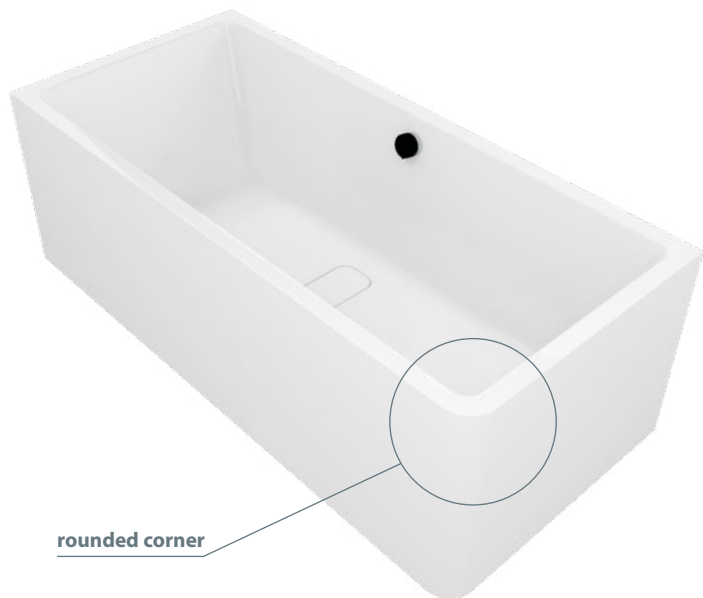

ASTRA L

33611M
160x75x60 cm

1 869 €

MARLENE CURVE

MONOLITH

MARLENE CURVE R

MARLENE CURVE R

72403MCR	72034MCR	71607MCR	78731MCR
165x75x63 cm	175x75x63 cm	185x85x63 cm	195x85x63 cm
1 938 €	2 079 €	2 205 €	2 249 €

MARLENE CURVE

MONOLITH

MARLENE CURVE L

rounded corner

MARLENE CURVE L

72403MCL	72034MCL	71607MCL	78731MCL
165x75x63 cm	175x75x63 cm	185x85x63 cm	195x85x63 cm
1 938 €	2 079 €	2 205 €	2 249 €

ROSANA

MONOIDEAL