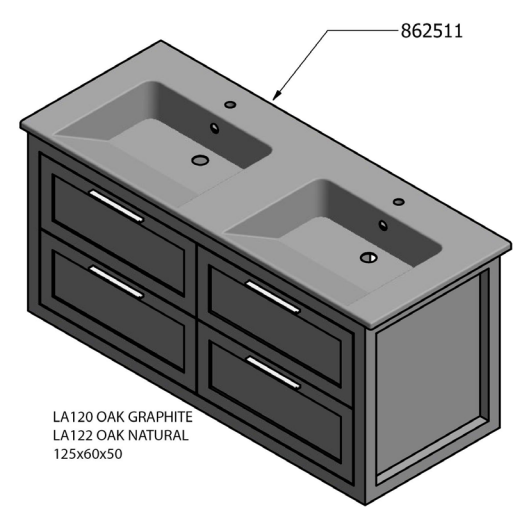

LA120 OAK GRAPHITE
LA122 OAK NATURAL
125x60x50