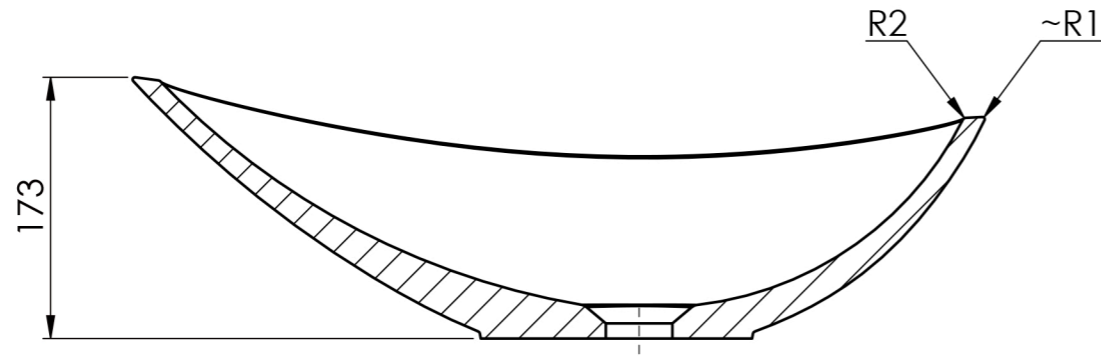

A-A

1. 4x hole ϕ 4x15mm, screw 4,8x25mm, steel washer/

RS564