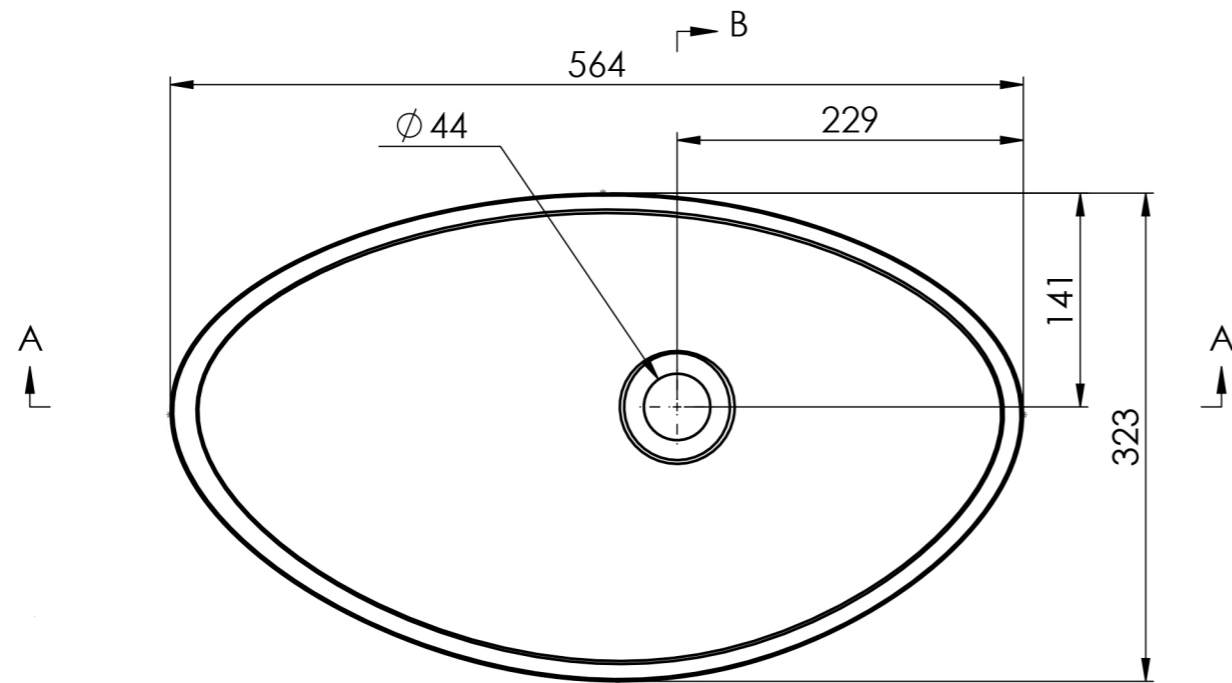

A-A

1. 4x hole ϕ 4x15mm, screw 4,8x25mm, steel washer/

RS564