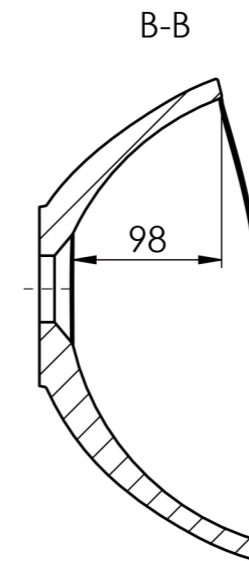

A-A

1. 4x hole ϕ 4x15mm, screw 4,8x25mm, steel washer/

RS564