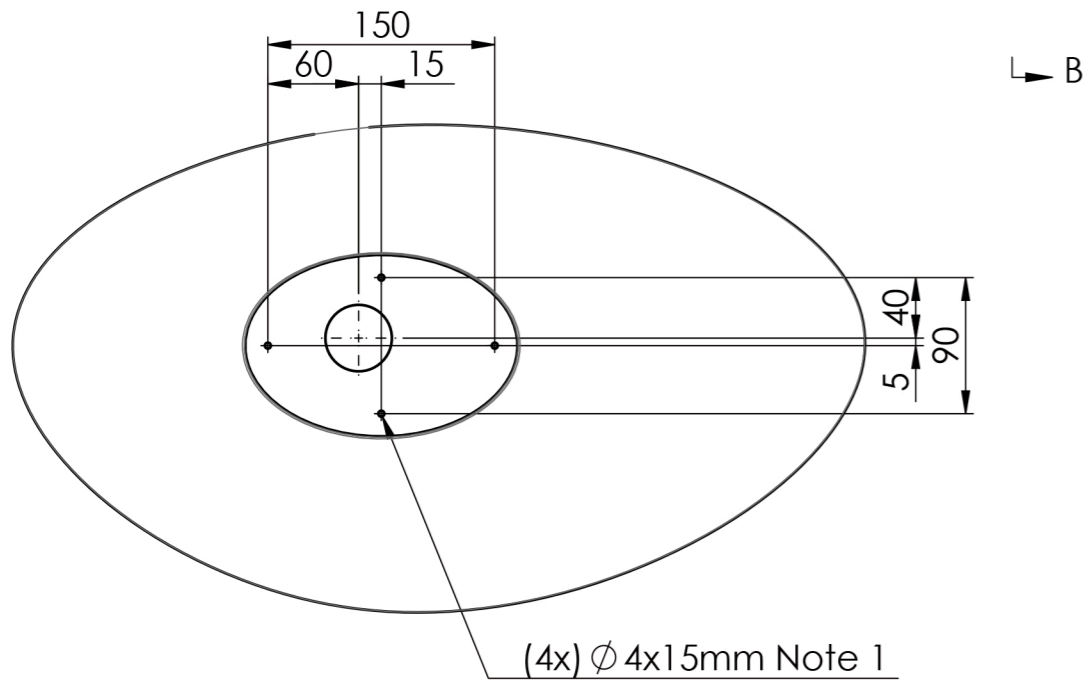

A-A

1. 4x hole ϕ 4x15mm, screw 4,8x25mm, steel washer/

RS564