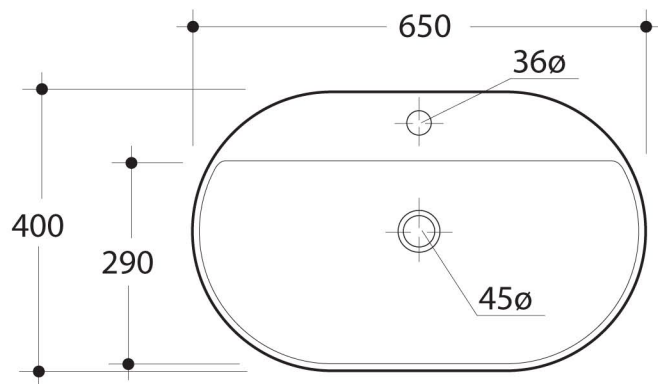

TAKE FIVE

Cod.3043

RING lavabo 65 monoforo appoggio

RING one hole washbasin 65 free standing

028501