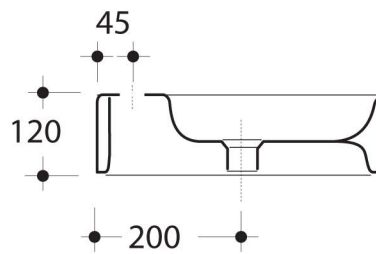

TAKE FIVE

Cod.3043

RING lavabo 65 monoforo appoggio

RING one hole washbasin 65 free standing

028501