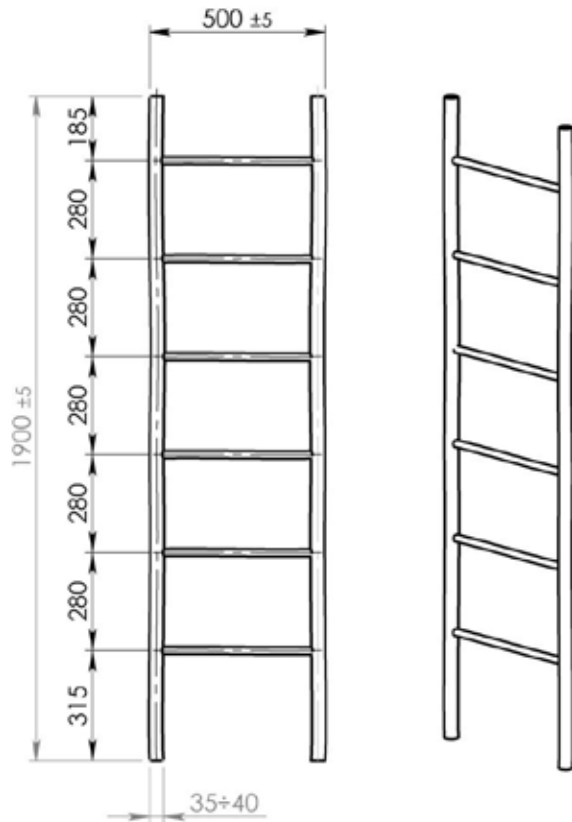

# G·PANDA - Towel stand - bamboo

Weight: 2100 g  
Width: 500 mm  
Depth: 35÷40 mm  
Height: 1900 mm

1031