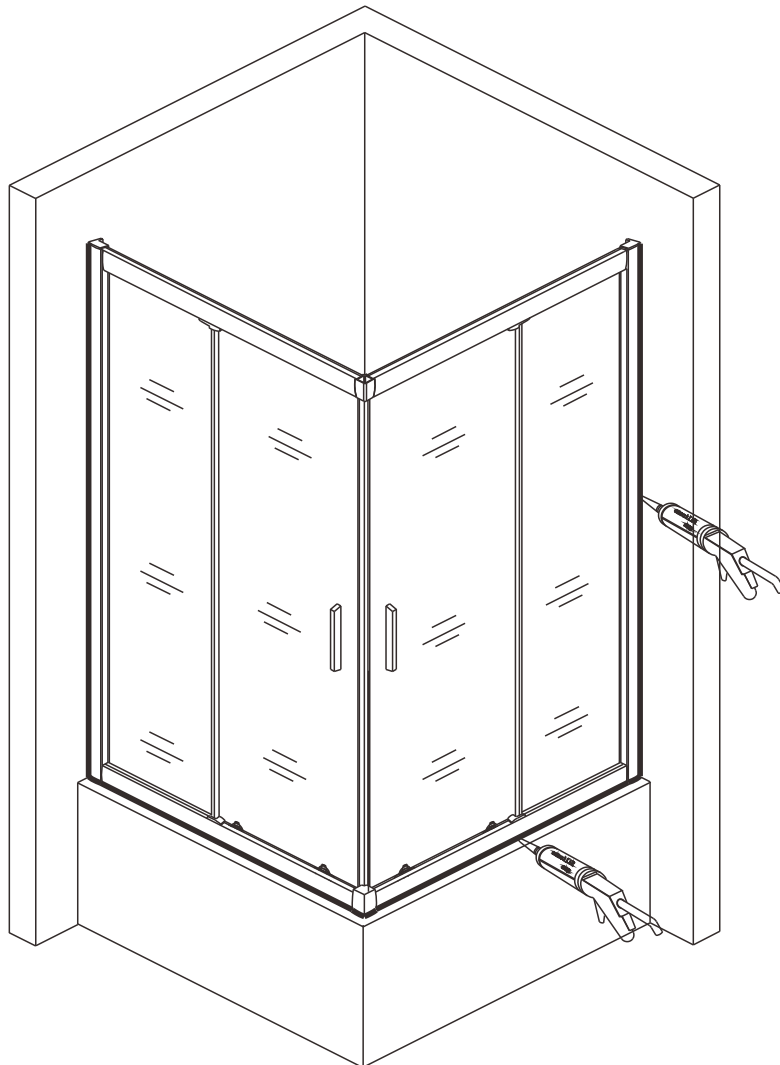

12

13

14

15

Polysan s.r.o.
Nesměřice 52
285 22 Zruč nad Sázavou
Czech Republic
www.polysan.net

EN 14428

Glass shower enclosure
cleaning efficiency: conforming
impact resistance: conforming
operating life: conforming