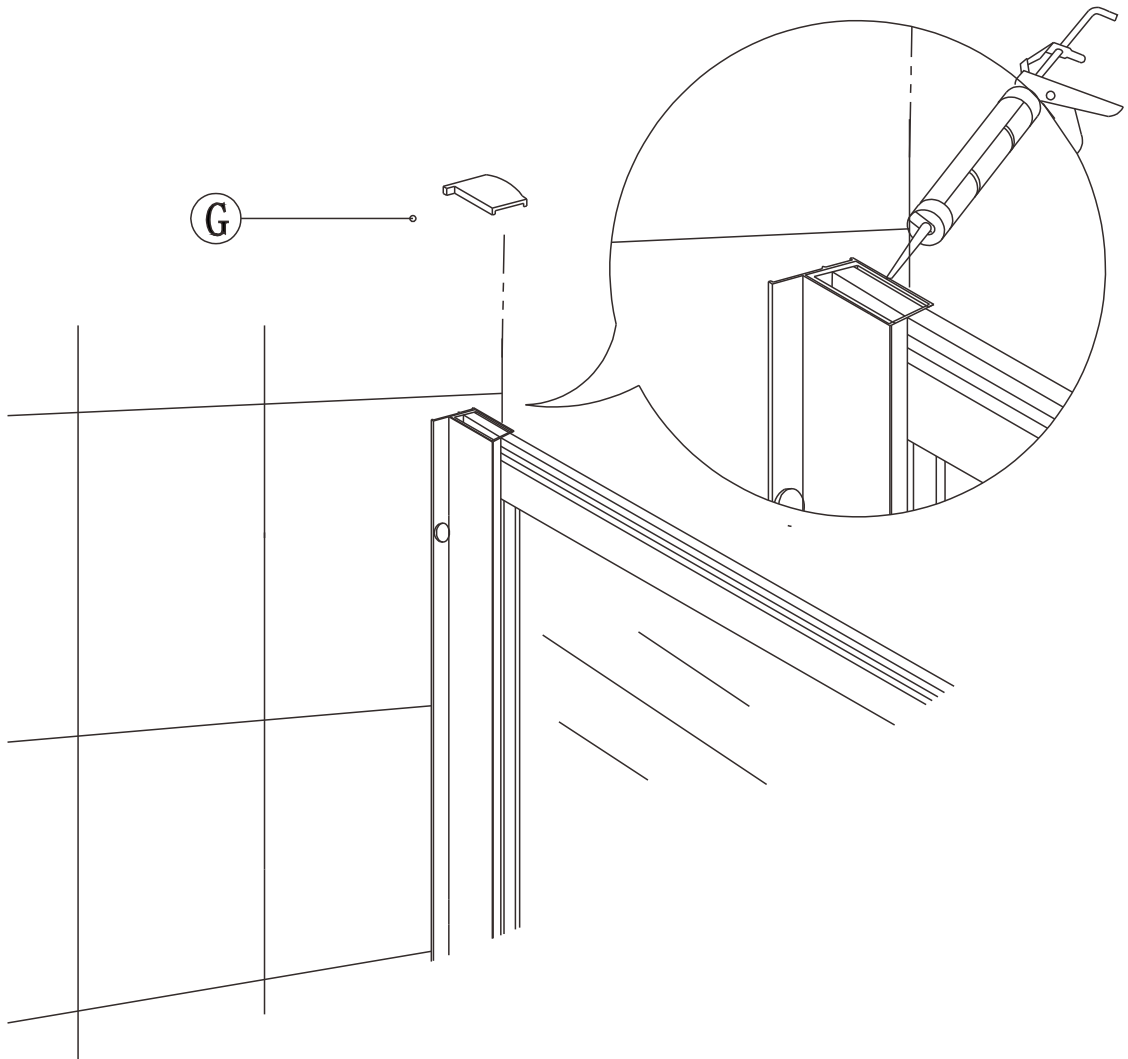

12

13

14

15

Polysan s.r.o.
Nesměřice 52
285 22 Zruč nad Sázavou
Czech Republic
www.polysan.net

EN 14428

Glass shower enclosure
cleaning efficiency: conforming
impact resistance: conforming
operating life: conforming