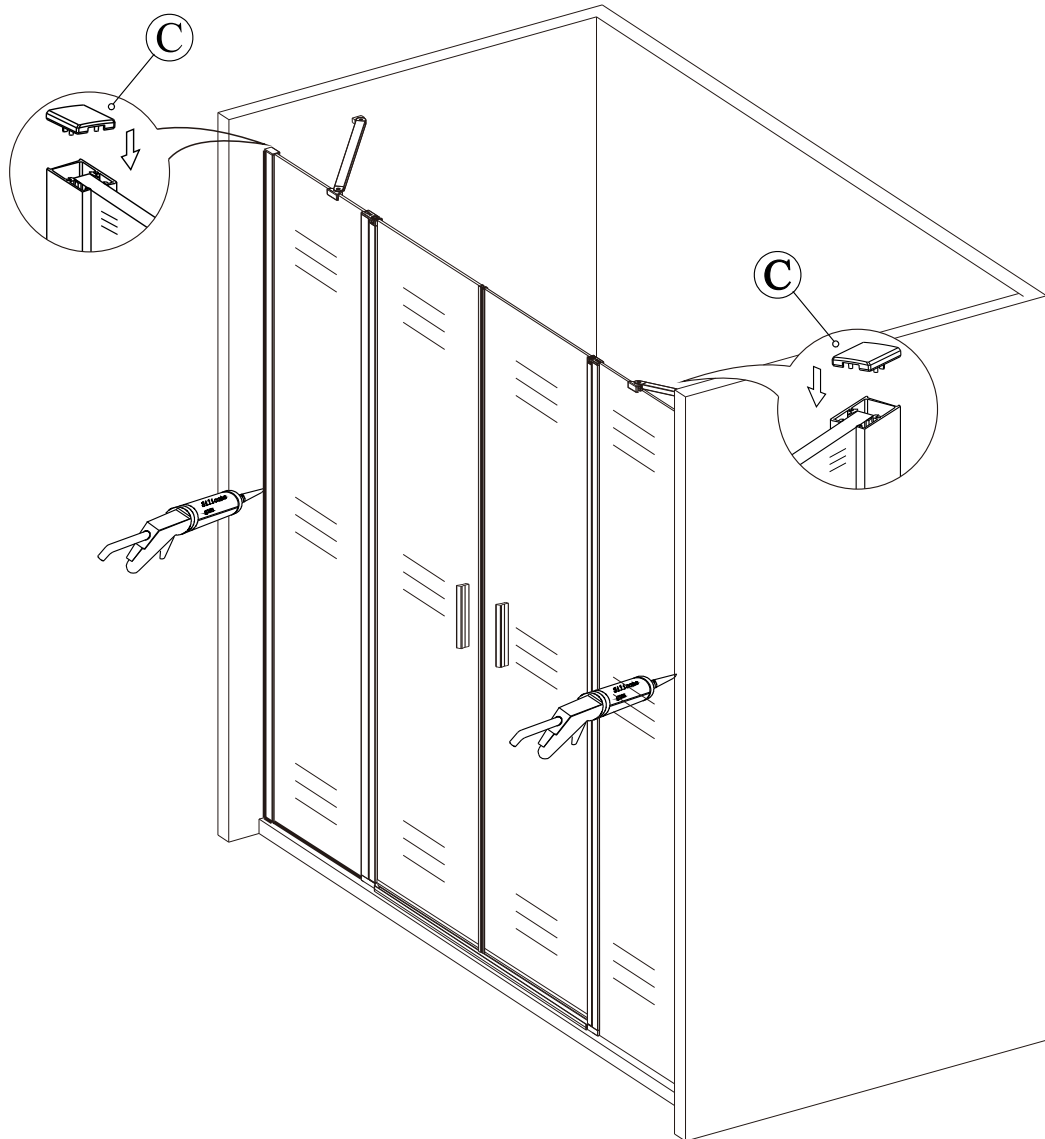

7

8

9

10

Polysan s.r.o.
Nesměřice 52
285 22 Zruč nad Sázavou
Czech Republic
www.polysan.net

EN 14428

Glass shower enclosure
cleaning efficiency: conforming
impact resistance: conforming
operating life: conforming