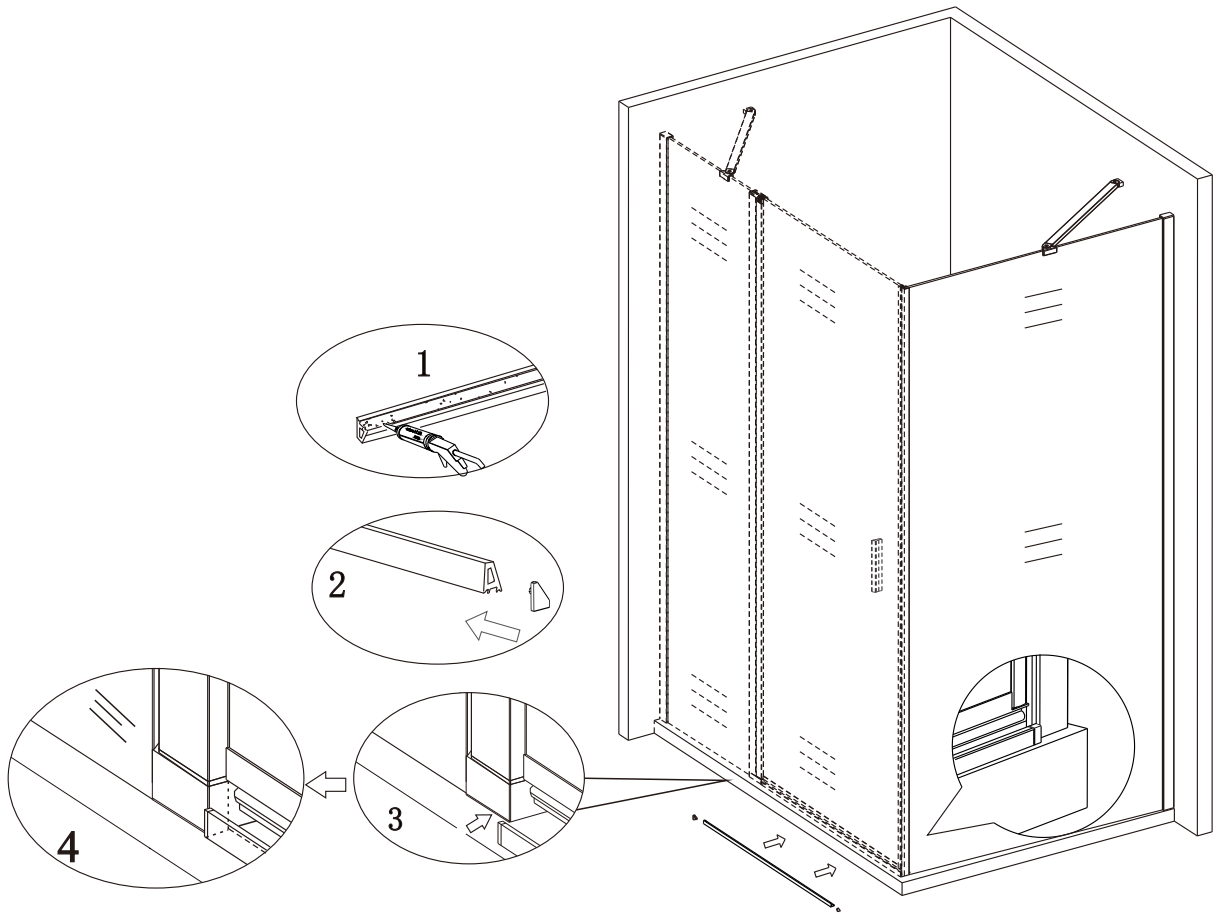

4

5

6

Polysan s.r.o.  
Nesměřice 52  
285 22 Zruč nad Sázavou  
Czech Republic  
[www.polysan.net](http://www.polysan.net)

EN 14428

Glass shower enclosure  
cleaning efficiency: conforming  
impact resistance: conforming  
operating life: conforming