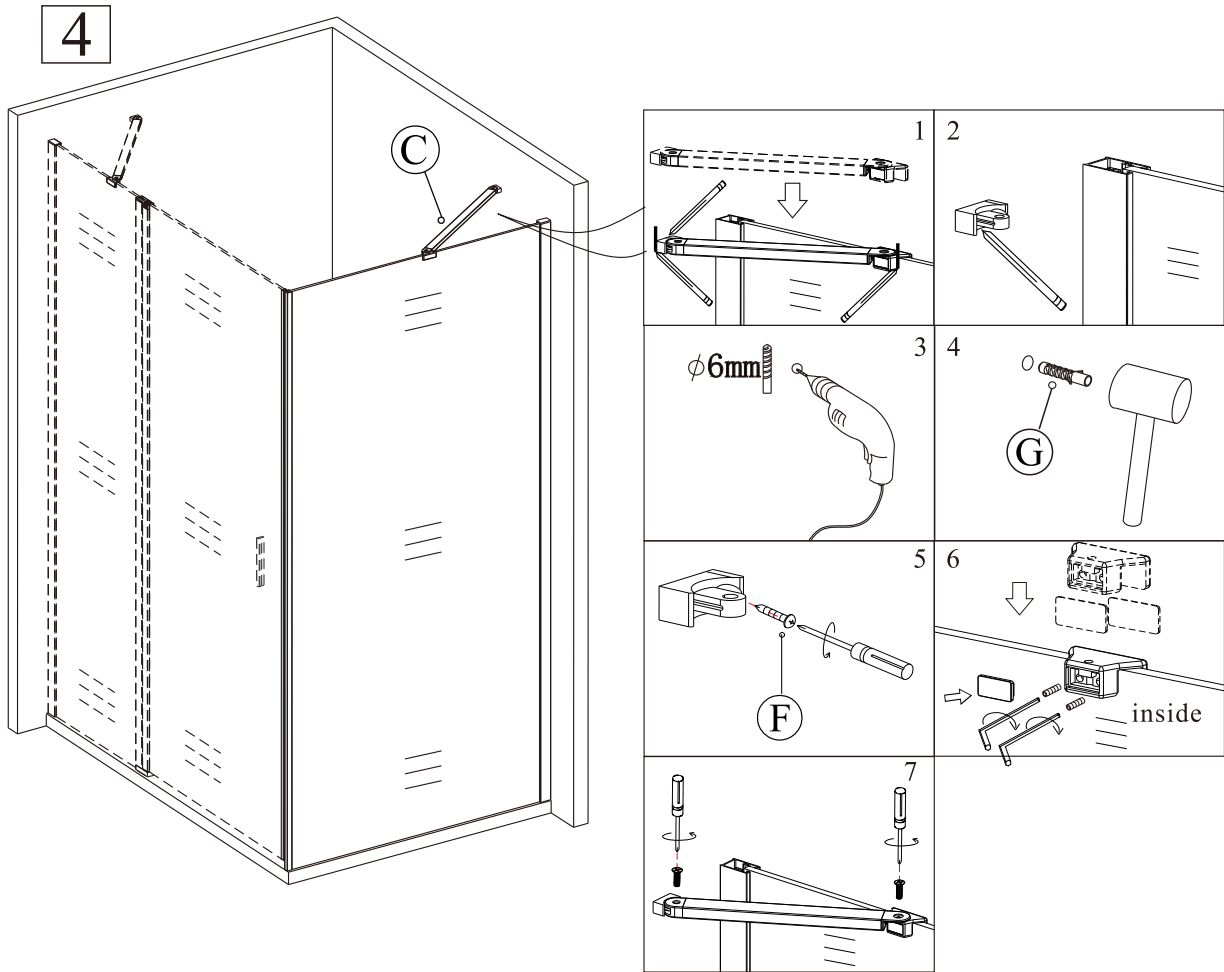

4

5

6

Polysan s.r.o.  
Nesměřice 52  
285 22 Zruč nad Sázavou  
Czech Republic  
[www.polysan.net](http://www.polysan.net)

EN 14428

Glass shower enclosure  
cleaning efficiency: conforming  
impact resistance: conforming  
operating life: conforming