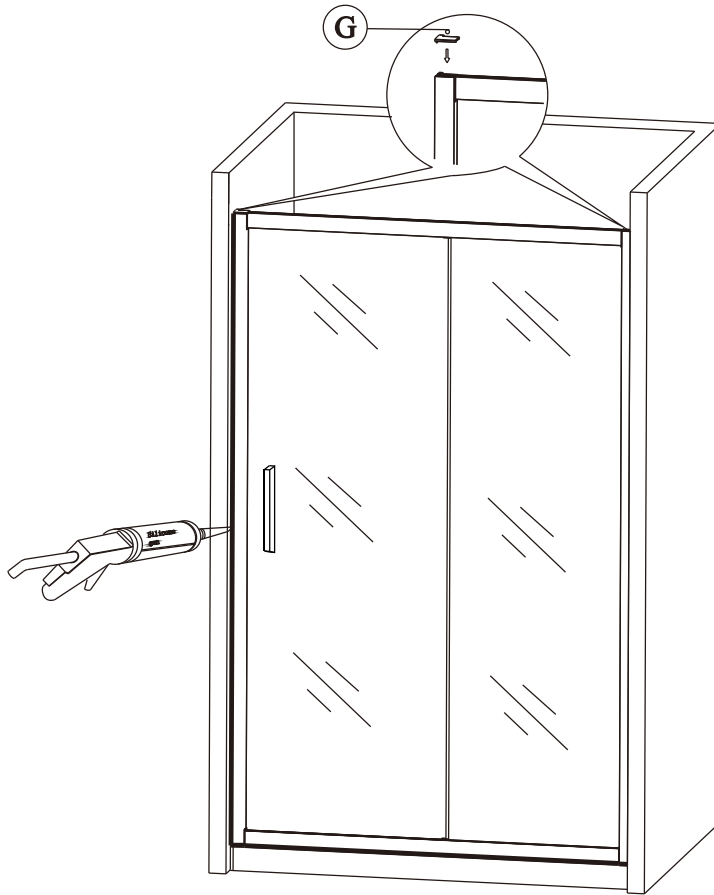

11

12

13

Polysan s.r.o.  
Nesměřice 52  
285 22 Zruč nad Sázavou  
Czech Republic  
[www.polysan.net](http://www.polysan.net)

EN 14428

Glass shower enclosure  
cleaning efficiency: conforming  
impact resistance: conforming  
operating life: conforming