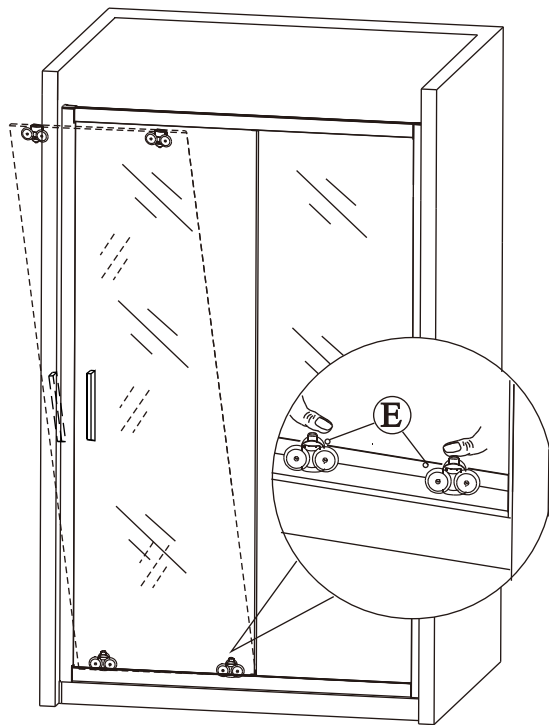

11

12

13

Polysan s.r.o.  
Nesměřice 52  
285 22 Zruč nad Sázavou  
Czech Republic  
[www.polysan.net](http://www.polysan.net)

EN 14428

Glass shower enclosure  
cleaning efficiency: conforming  
impact resistance: conforming  
operating life: conforming