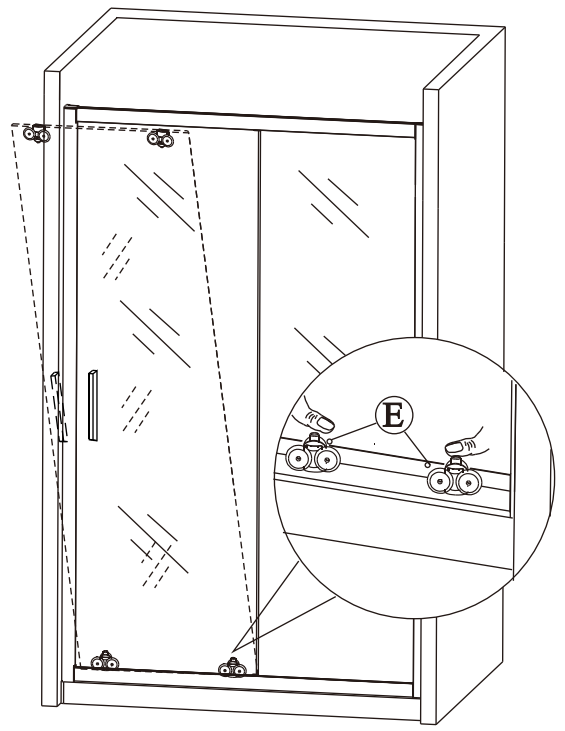

11

12

13

Polysan s.r.o.
Nesměřice 52
285 22 Zruč nad Sázavou
Czech Republic
www.polysan.net

EN 14428

Glass shower enclosure
cleaning efficiency: conforming
impact resistance: conforming
operating life: conforming