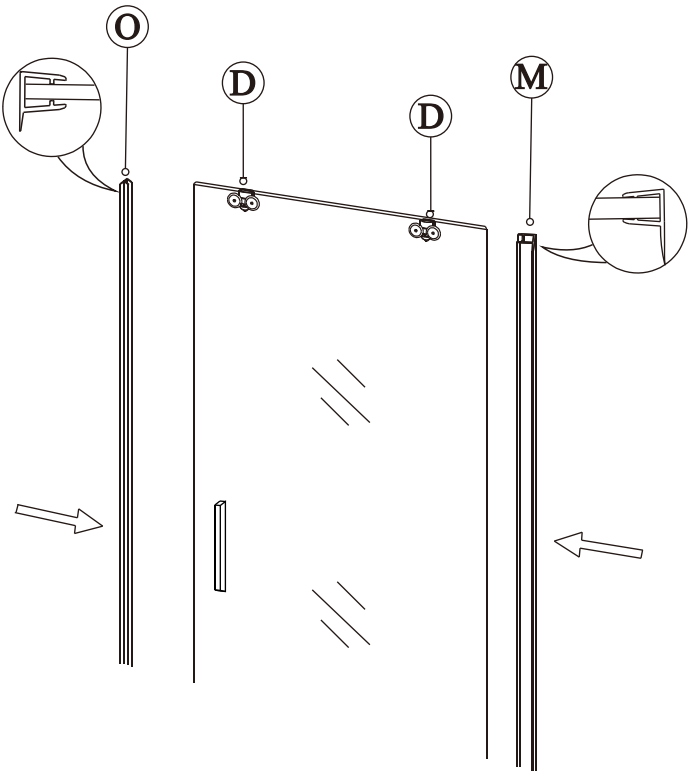

11

12

13

Polysan s.r.o.
Nesměřice 52
285 22 Zruč nad Sázavou
Czech Republic
www.polysan.net

EN 14428

Glass shower enclosure
cleaning efficiency: conforming
impact resistance: conforming
operating life: conforming