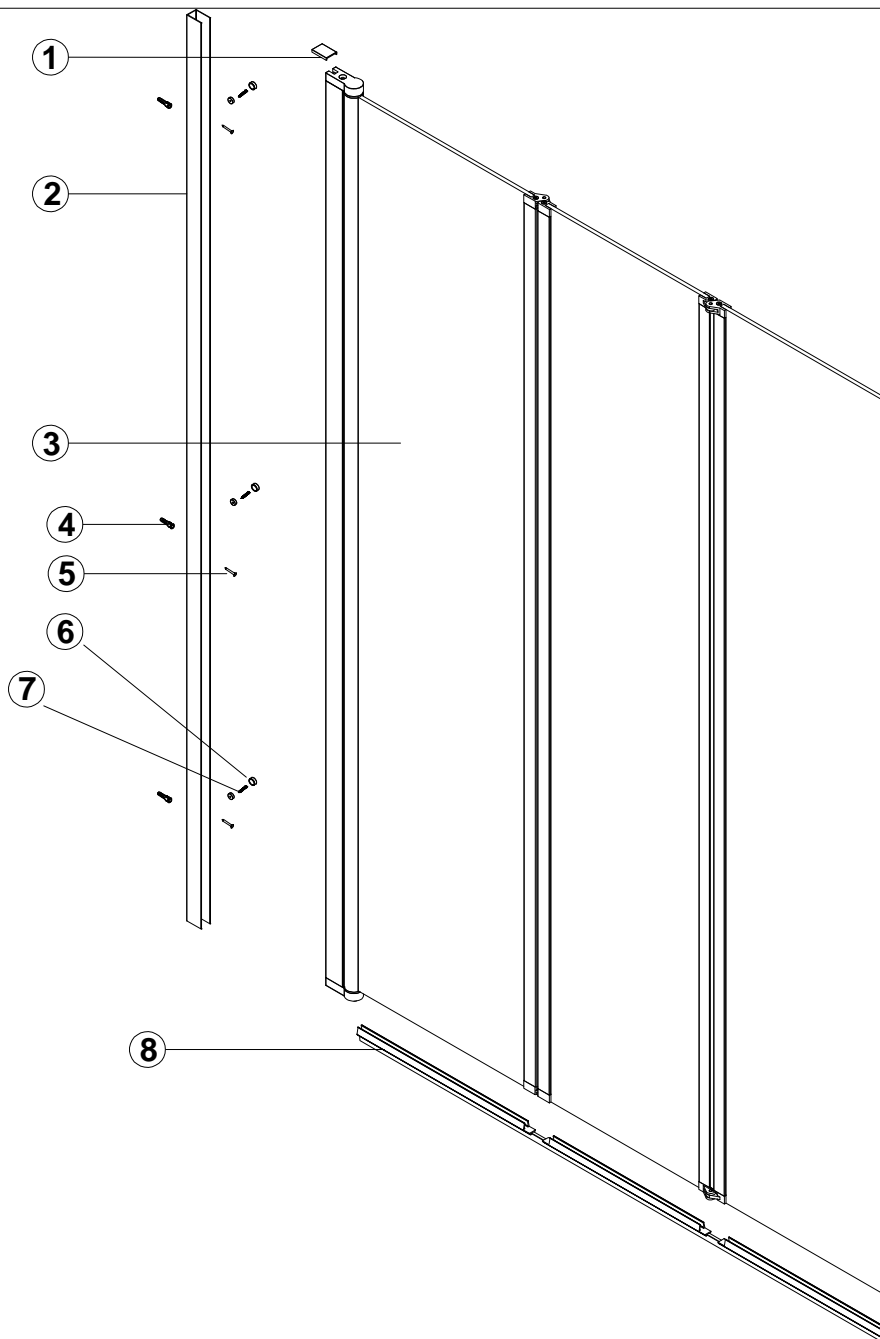

A cblzÿbfbzj cX'#5 ggYa V`m]bgfı Wıcb AQ1140

ST4x16

24 HRS