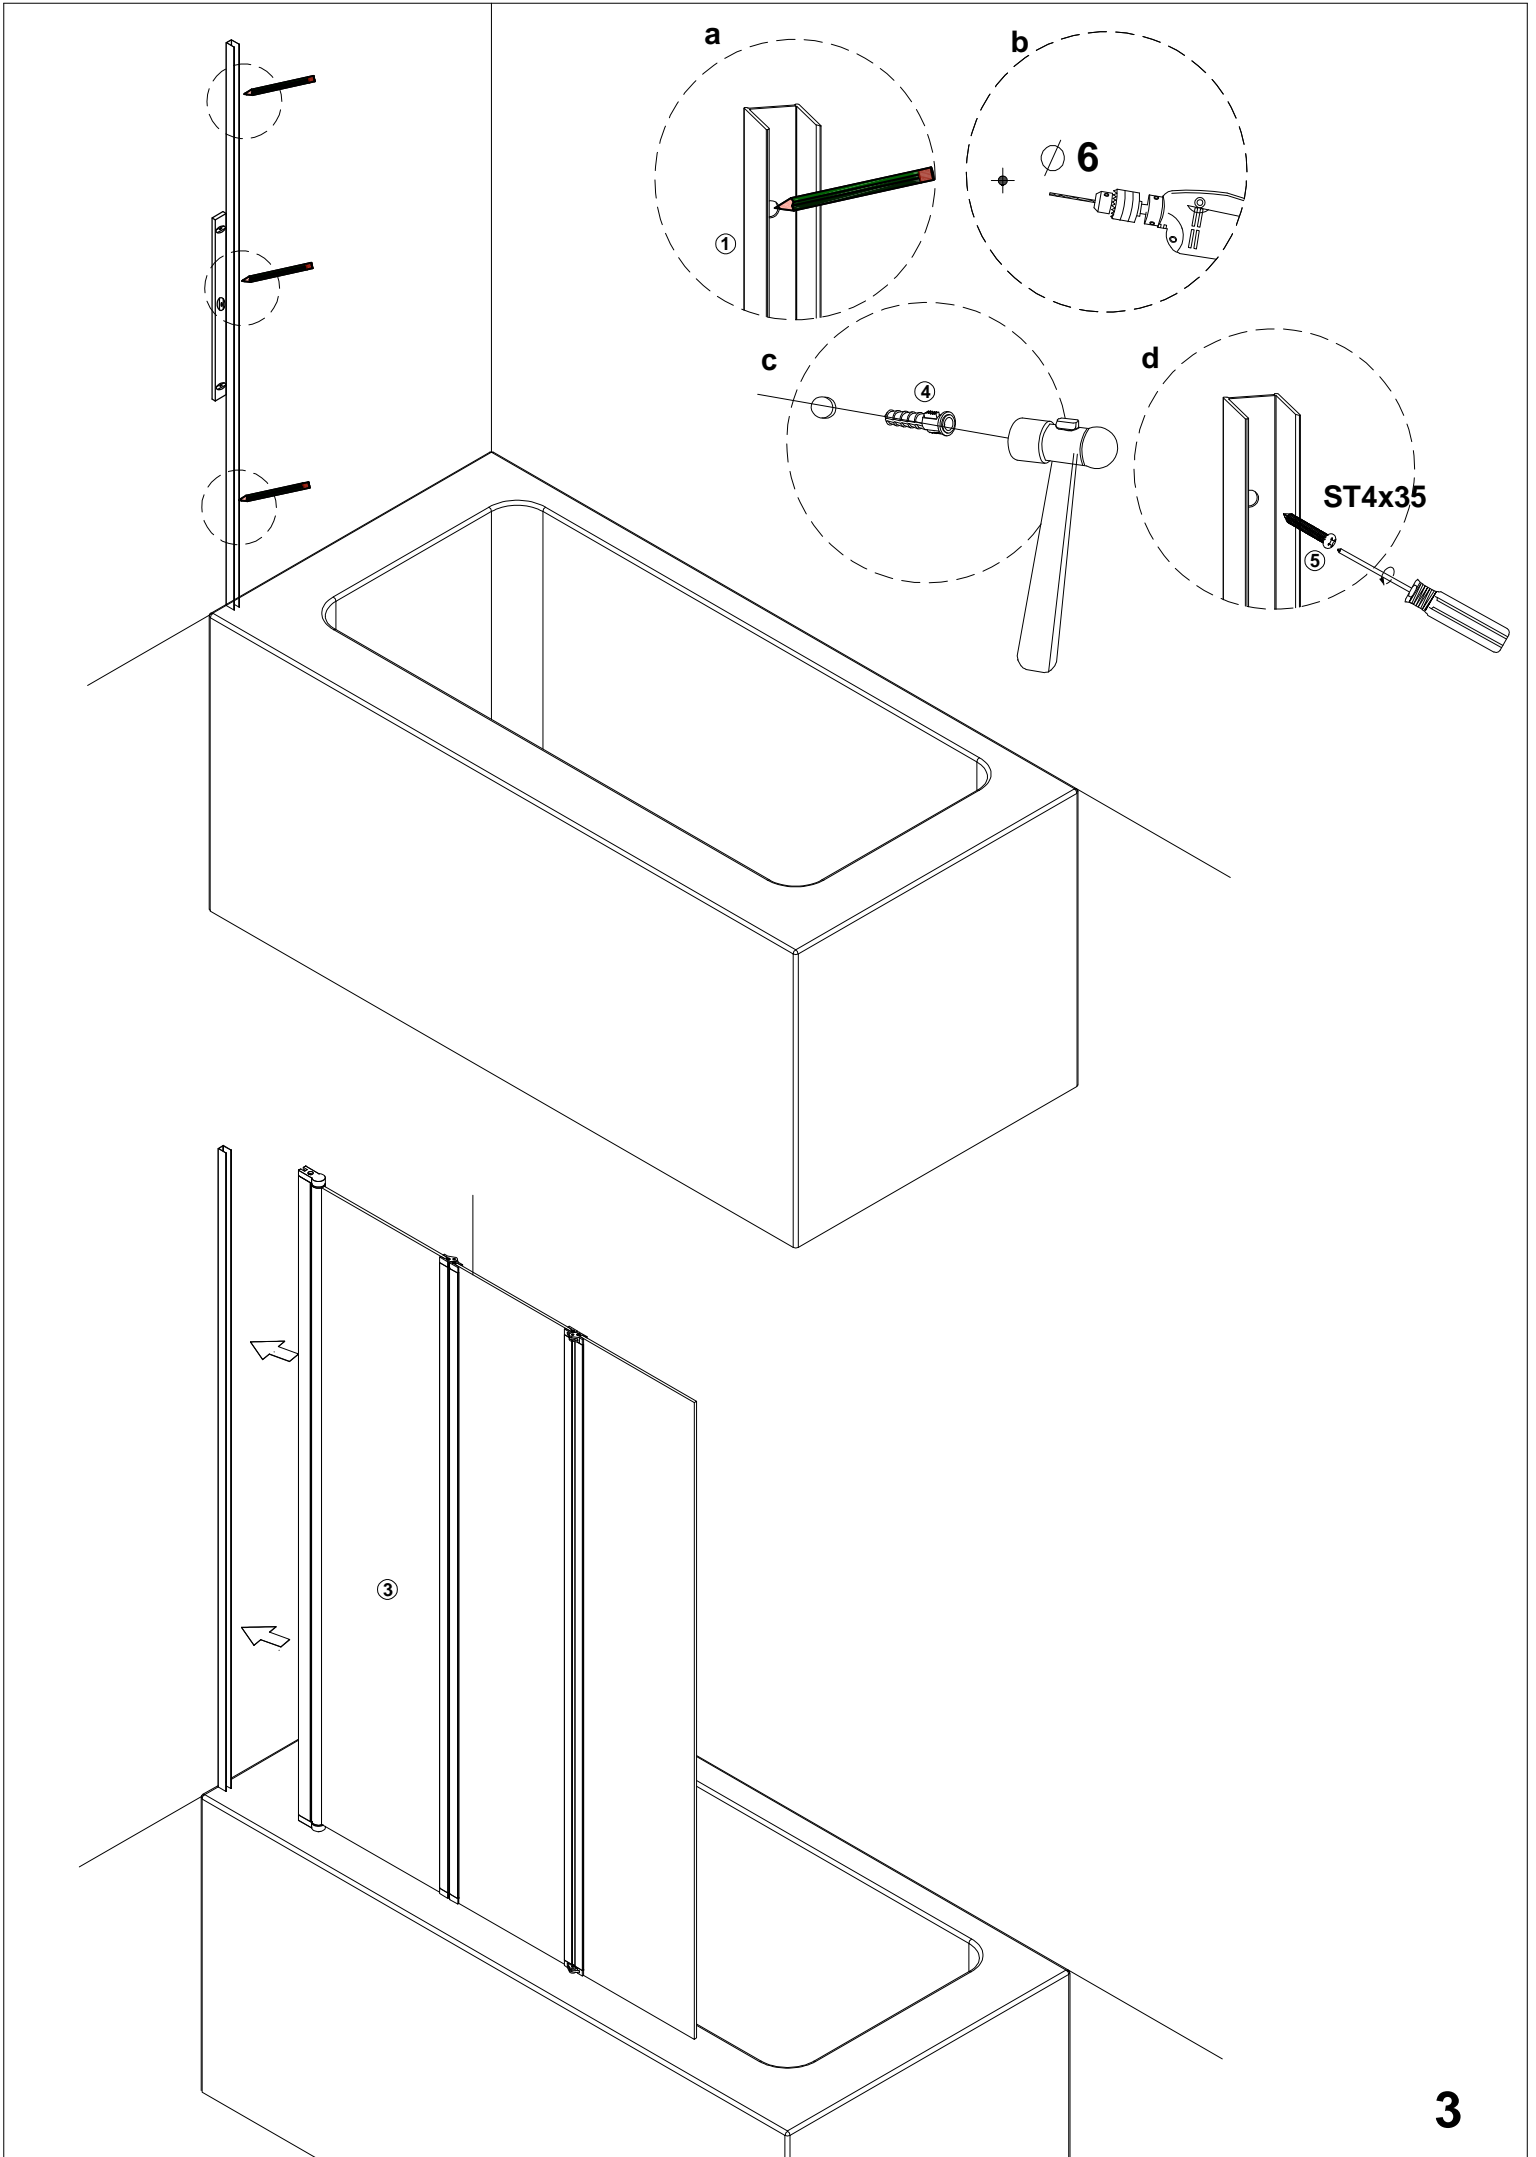

A cblzÿbfbzj cX'#5 ggYa V`m]bgfı Wıcb AQ1140

ST4x16

24 HRS