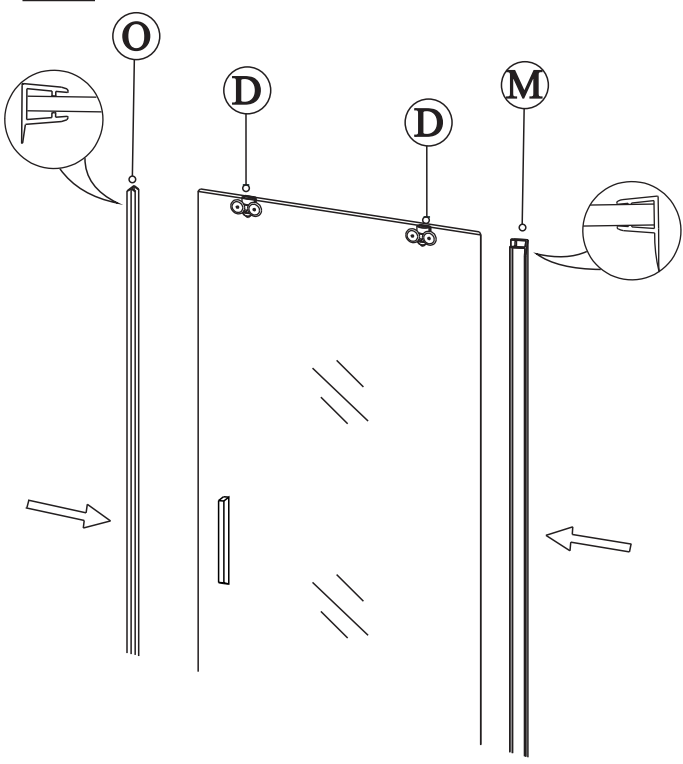

4

5

6

7

8

9

10

11

12

13

Polysan s.r.o.
Nesměřice 52
285 22 Zruč nad Sázavou
Czech Republic
www.polysan.net

EN 14428

Glass shower enclosure
cleaning efficiency: conforming
impact resistance: conforming
operating life: conforming