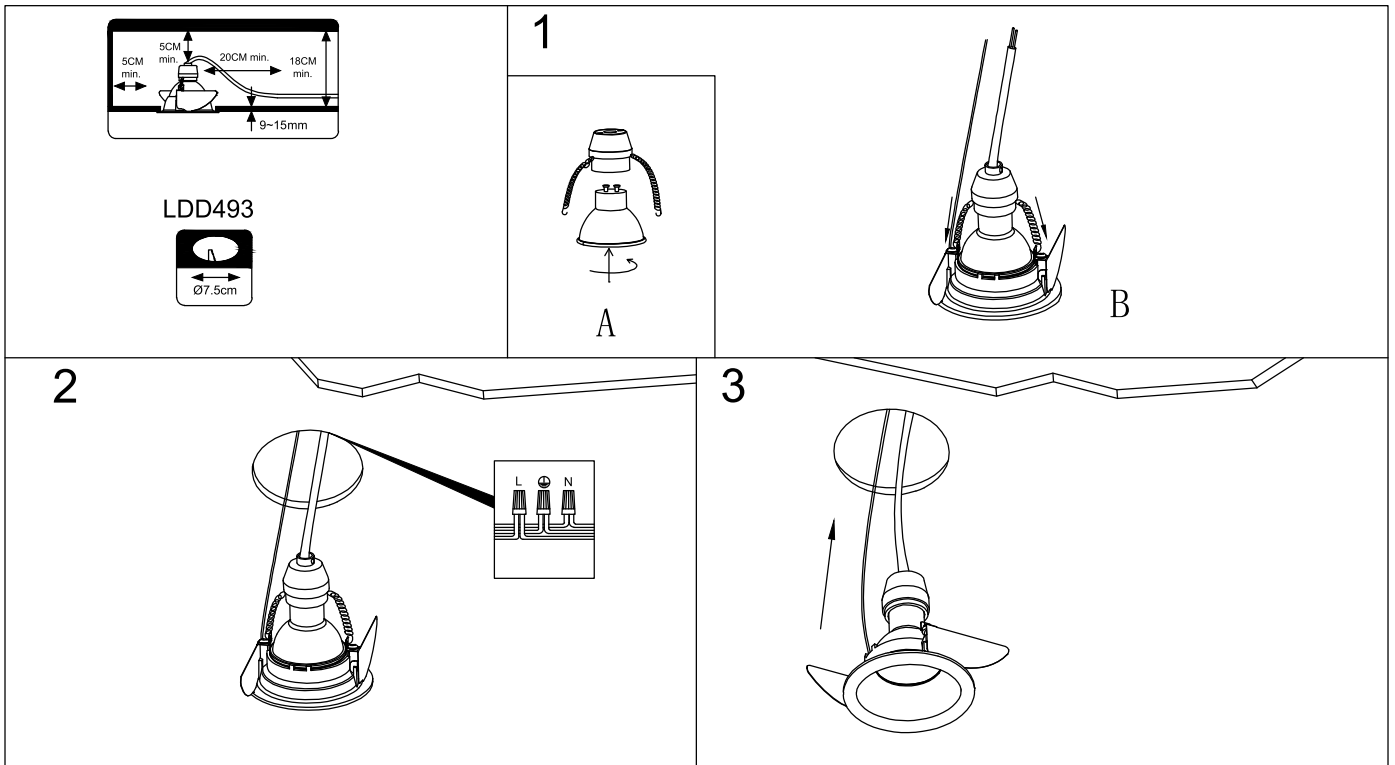

ATTENTION: FOR THIS OPERATION YOU HAVE TO CUT OFF THE POWER

MAXIMUM
230V-50Hz GU10 Max 35W

ATTENTION: FOR THIS OPERATION YOU HAVE TO CUT OFF THE POWER

MAXIMUM
230V-50Hz GU10 Max 35W