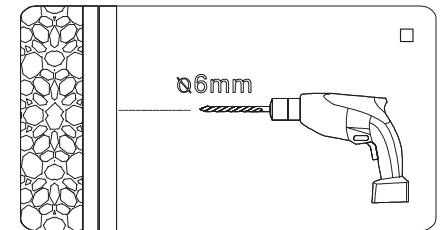

CURE BLACK

montážní návod / installation instruction

CB70, CB80, CB90, CB100, CB110

CB120, CB140

CB350

CB350

EN14428
Glass shower enclosure
cleaning efficiency: conforming
impact resistance: conforming
operating life: conforming

Skleněné sprchové zástěny
schopnost: vyhovuje
odolnost proti nárazu: vyhovuje
životnost: vyhovuje

GELCO

GELCO s.r.o., Makovského 1341, 163 000 Praha 6

1

2