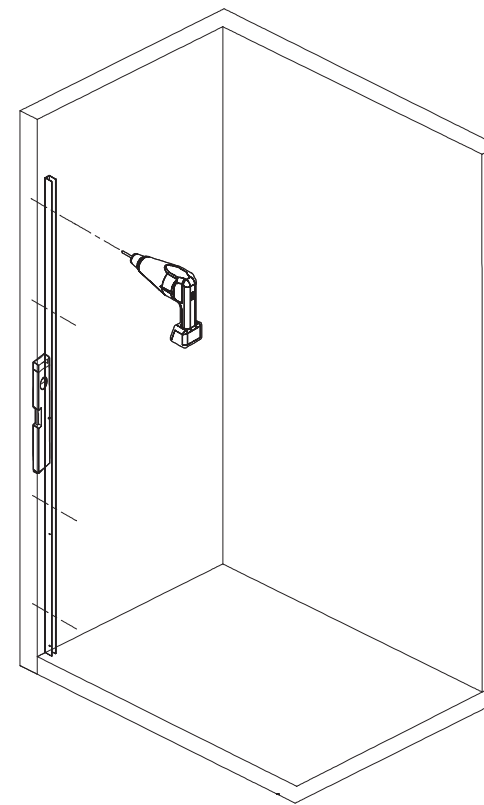

CURE BLACK

montážní návod / installation instruction

CB70, CB80, CB90, CB100, CB110

CB120, CB140

CB350

CB350

EN14428
Glass shower enclosure
cleaning efficiency: conforming
impact resistance: conforming
operating life: conforming

Skleněné sprchové zástěny
schopnost: vyhovuje
odolnost proti nárazu: vyhovuje
životnost: vyhovuje

GELCO

GELCO s.r.o., Makovského 1341, 163 000 Praha 6

1

2