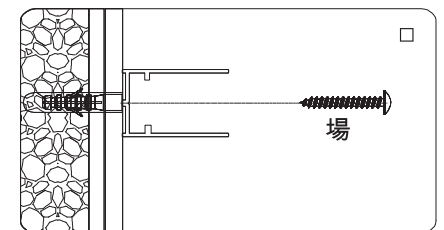

CURE BLACK

montážní návod / installation instruction

CB70, CB80, CB90, CB100, CB110

CB120, CB140

CB350

CB350

EN14428
Glass shower enclosure
cleaning efficiency: conforming
impact resistance: conforming
operating life: conforming

Skleněné sprchové zástěny
schopnost: vyhovuje
odolnost proti nárazu: vyhovuje
životnost: vyhovuje

GELCO

GELCO s.r.o., Makovského 1341, 163 000 Praha 6

1

2