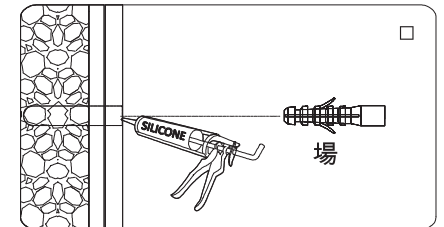

CURE BLACK

montážní návod / installation instruction

CB70, CB80, CB90, CB100, CB110

CB120, CB140

CB350

CB350

EN14428
Glass shower enclosure
cleaning efficiency: conforming
impact resistance: conforming
operating life: conforming

Skleněné sprchové zástěny
schopnost: vyhovuje
odolnost proti nárazu: vyhovuje
životnost: vyhovuje

GELCO

GELCO s.r.o., Makovského 1341, 163 000 Praha 6

1

2