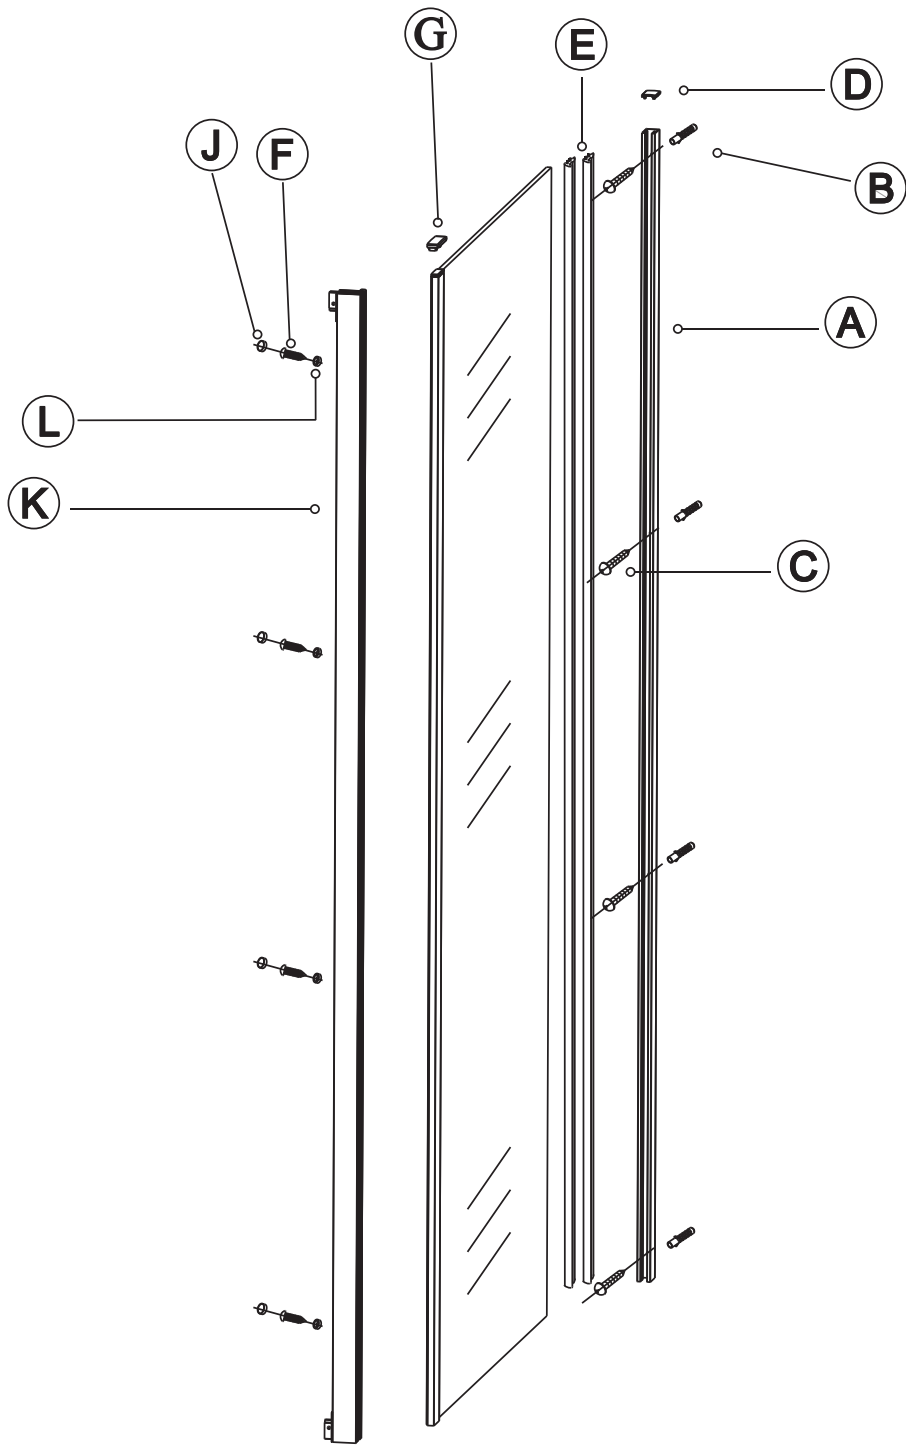

EASY LINE

EL3115, EL3215, EL3315, EL3415

EL3138, EL3238, EL3338, EL3438

polysan 

Polysan s.r.o.
Nesměřice 52
285 22 Zruč nad Sázavou
www.polysan.net

1

2

3

4

7 Assembled with the front door

8

Polysan s.r.o.
Nesměřice 52
285 22 Zruč nad Sázavou
Czech Republic
www.polysan.net

EN 14428

Glass shower enclosure
cleaning efficiency: conforming
impact resistance: conforming
operating life: conforming