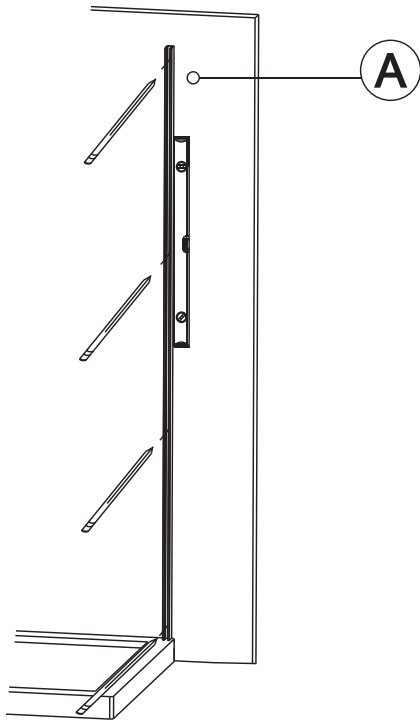

EASY LINE

EL3115, EL3215, EL3315, EL3415

EL3138, EL3238, EL3338, EL3438

polysan 

Polysan s.r.o.
Nesměřice 52
285 22 Zruč nad Sázavou
www.polysan.net

1

2

3

4

7 Assembled with the front door

8

Polysan s.r.o.
Nesměřice 52
285 22 Zruč nad Sázavou
Czech Republic
www.polysan.net

EN 14428

Glass shower enclosure
cleaning efficiency: conforming
impact resistance: conforming
operating life: conforming