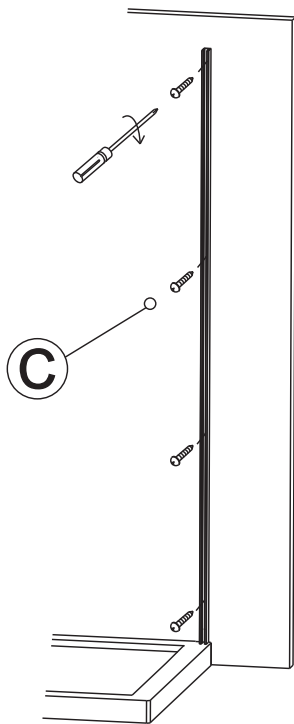

EASY LINE

EL3115, EL3215, EL3315, EL3415

EL3138, EL3238, EL3338, EL3438

polysan 

Polysan s.r.o.
Nesměřice 52
285 22 Zruč nad Sázavou
www.polysan.net

1

2

3

4

7 Assembled with the front door

8

Polysan s.r.o.
Nesměřice 52
285 22 Zruč nad Sázavou
Czech Republic
www.polysan.net

EN 14428

Glass shower enclosure
cleaning efficiency: conforming
impact resistance: conforming
operating life: conforming