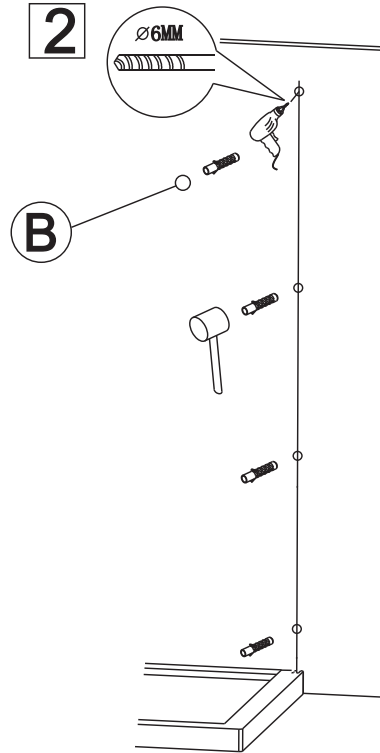

EASY LINE

EL3115, EL3215, EL3315, EL3415

EL3138, EL3238, EL3338, EL3438

polysan 

Polysan s.r.o.
Nesměřice 52
285 22 Zruč nad Sázavou
www.polysan.net

1

2

3

4

7 Assembled with the front door

8

Polysan s.r.o.
Nesměřice 52
285 22 Zruč nad Sázavou
Czech Republic
www.polysan.net

EN 14428

Glass shower enclosure
cleaning efficiency: conforming
impact resistance: conforming
operating life: conforming