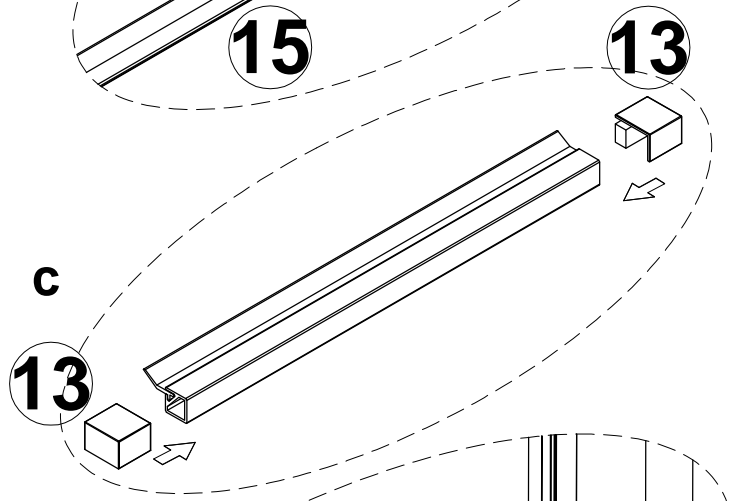

MODEL	A	B	C
TL5010	980-1010mm	458mm	396mm
TL5011	1080-1110mm	508mm	446mm
TL5012	1180-1210mm	558mm	496mm
TL5013	1280-1310mm	608mm	546mm
TL5014	1380-1410mm	658mm	596mm
TL5015	1480-1510mm	708mm	646mm
TL5016	1580-1610mm	808mm	646mm

5

OR

inside

24HRS

THRON LINE SHOWER

TL3070/TL3080/TL3090/TL3010

MODEL	A	B	C
TL5010	980-1010mm	458mm	396mm
TL5011	1080-1110mm	508mm	446mm
TL5012	1180-1210mm	558mm	496mm
TL5013	1280-1310mm	608mm	546mm
TL5014	1380-1410mm	658mm	596mm
TL5015	1480-1510mm	708mm	646mm
TL5016	1580-1610mm	808mm	646mm

MODEL	D
TL3070	680-695mm
TL3080	780-795mm
TL3090	880-895mm
TL3010	980-995mm

24HRS

18

Polysan s.r.o.
Nesměřice 52
285 22 Zruč nad Sázavou
Czech Republic
www.polysan.net

EN 14428

Glass shower enclosure
cleaning efficiency: conforming
impact resistance: conforming
operating life: conforming