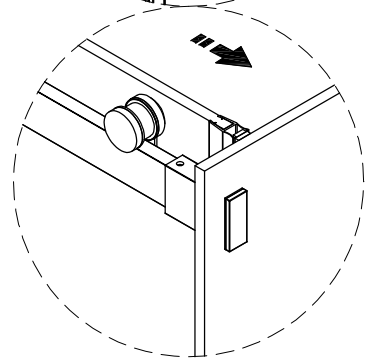

MODEL	A	B	C
TL5010	980-1010mm	458mm	396mm
TL5011	1080-1110mm	508mm	446mm
TL5012	1180-1210mm	558mm	496mm
TL5013	1280-1310mm	608mm	546mm
TL5014	1380-1410mm	658mm	596mm
TL5015	1480-1510mm	708mm	646mm
TL5016	1580-1610mm	808mm	646mm

5

OR

inside

24HRS

THRON LINE SHOWER

TL3070/TL3080/TL3090/TL3010

MODEL	A	B	C
TL5010	980-1010mm	458mm	396mm
TL5011	1080-1110mm	508mm	446mm
TL5012	1180-1210mm	558mm	496mm
TL5013	1280-1310mm	608mm	546mm
TL5014	1380-1410mm	658mm	596mm
TL5015	1480-1510mm	708mm	646mm
TL5016	1580-1610mm	808mm	646mm

MODEL	D
TL3070	680-695mm
TL3080	780-795mm
TL3090	880-895mm
TL3010	980-995mm

24HRS

18

Polysan s.r.o.
Nesměřice 52
285 22 Zruč nad Sázavou
Czech Republic
www.polysan.net

EN 14428

Glass shower enclosure
cleaning efficiency: conforming
impact resistance: conforming
operating life: conforming