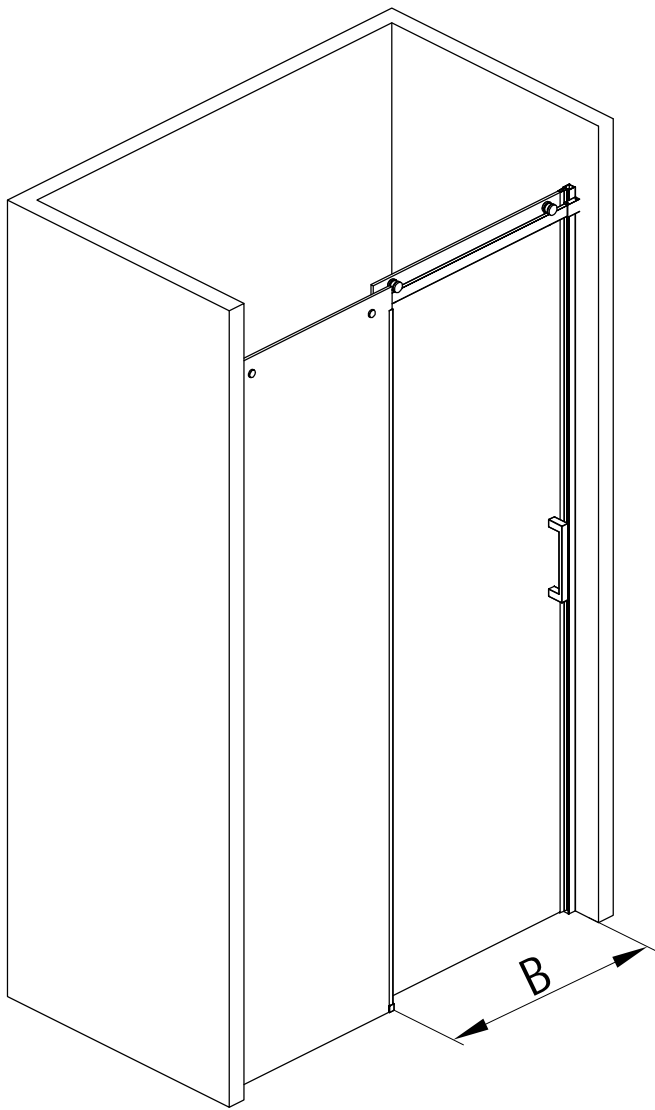

MODEL	A	B	C
TL5010	980-1010mm	458mm	396mm
TL5011	1080-1110mm	508mm	446mm
TL5012	1180-1210mm	558mm	496mm
TL5013	1280-1310mm	608mm	546mm
TL5014	1380-1410mm	658mm	596mm
TL5015	1480-1510mm	708mm	646mm
TL5016	1580-1610mm	808mm	646mm

5

OR

inside

24HRS

THRON LINE SHOWER

TL3070/TL3080/TL3090/TL3010

MODEL	A	B	C
TL5010	980-1010mm	458mm	396mm
TL5011	1080-1110mm	508mm	446mm
TL5012	1180-1210mm	558mm	496mm
TL5013	1280-1310mm	608mm	546mm
TL5014	1380-1410mm	658mm	596mm
TL5015	1480-1510mm	708mm	646mm
TL5016	1580-1610mm	808mm	646mm

MODEL	D
TL3070	680-695mm
TL3080	780-795mm
TL3090	880-895mm
TL3010	980-995mm

24HRS

18

Polysan s.r.o.
Nesměřice 52
285 22 Zruč nad Sázavou
Czech Republic
www.polysan.net

EN 14428

Glass shower enclosure
cleaning efficiency: conforming
impact resistance: conforming
operating life: conforming