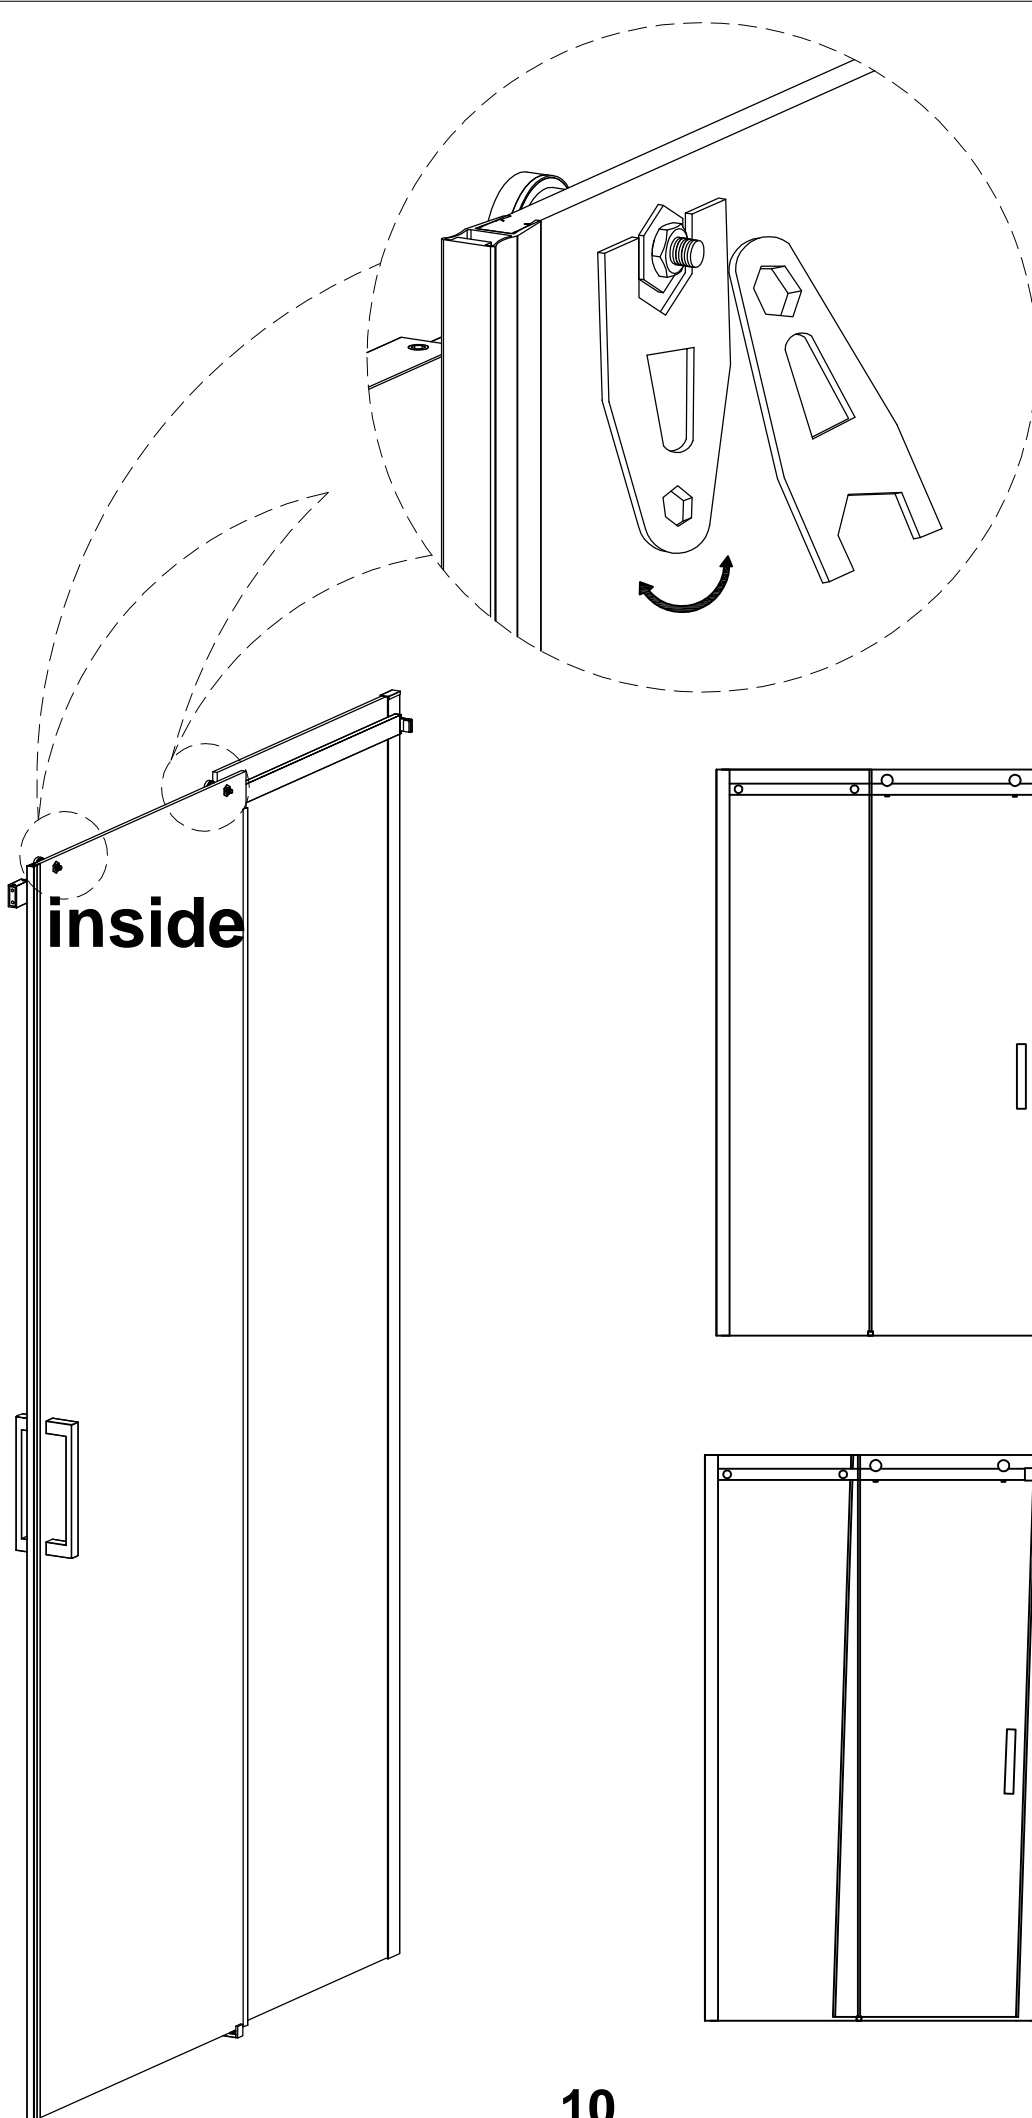

MODEL	A	B	C
TL5010	980-1010mm	458mm	396mm
TL5011	1080-1110mm	508mm	446mm
TL5012	1180-1210mm	558mm	496mm
TL5013	1280-1310mm	608mm	546mm
TL5014	1380-1410mm	658mm	596mm
TL5015	1480-1510mm	708mm	646mm
TL5016	1580-1610mm	808mm	646mm

5

OR

inside

24HRS

THRON LINE SHOWER

TL3070/TL3080/TL3090/TL3010

MODEL	A	B	C
TL5010	980-1010mm	458mm	396mm
TL5011	1080-1110mm	508mm	446mm
TL5012	1180-1210mm	558mm	496mm
TL5013	1280-1310mm	608mm	546mm
TL5014	1380-1410mm	658mm	596mm
TL5015	1480-1510mm	708mm	646mm
TL5016	1580-1610mm	808mm	646mm

MODEL	D
TL3070	680-695mm
TL3080	780-795mm
TL3090	880-895mm
TL3010	980-995mm

24HRS

18

Polysan s.r.o.
Nesměřice 52
285 22 Zruč nad Sázavou
Czech Republic
www.polysan.net

EN 14428

Glass shower enclosure
cleaning efficiency: conforming
impact resistance: conforming
operating life: conforming