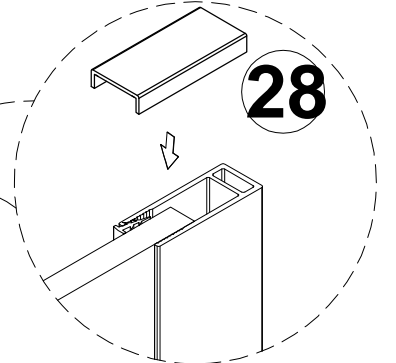

MODEL	A	B	C
TL5010	980-1010mm	458mm	396mm
TL5011	1080-1110mm	508mm	446mm
TL5012	1180-1210mm	558mm	496mm
TL5013	1280-1310mm	608mm	546mm
TL5014	1380-1410mm	658mm	596mm
TL5015	1480-1510mm	708mm	646mm
TL5016	1580-1610mm	808mm	646mm

5

OR

inside

24HRS

THRON LINE SHOWER

TL3070/TL3080/TL3090/TL3010

MODEL	A	B	C
TL5010	980-1010mm	458mm	396mm
TL5011	1080-1110mm	508mm	446mm
TL5012	1180-1210mm	558mm	496mm
TL5013	1280-1310mm	608mm	546mm
TL5014	1380-1410mm	658mm	596mm
TL5015	1480-1510mm	708mm	646mm
TL5016	1580-1610mm	808mm	646mm

MODEL	D
TL3070	680-695mm
TL3080	780-795mm
TL3090	880-895mm
TL3010	980-995mm

24HRS

18

Polysan s.r.o.
Nesměřice 52
285 22 Zruč nad Sázavou
Czech Republic
www.polysan.net

EN 14428

Glass shower enclosure
cleaning efficiency: conforming
impact resistance: conforming
operating life: conforming