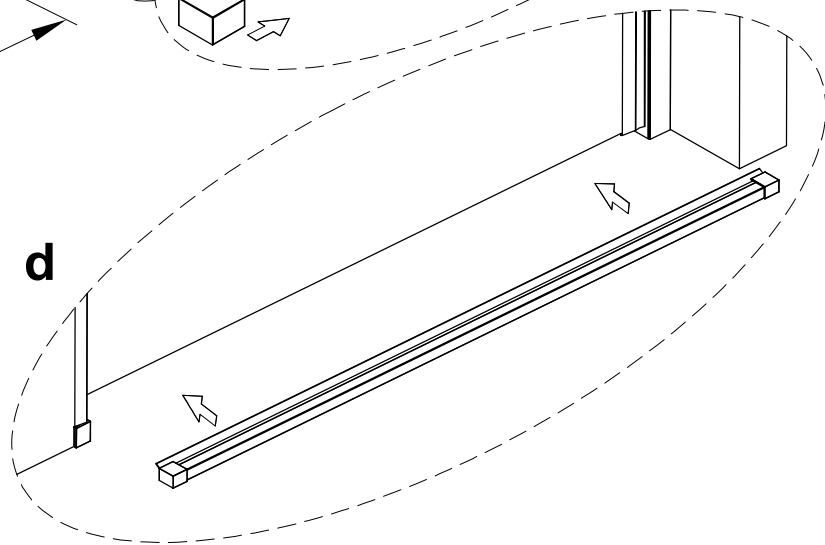

MODEL	A	B	C
TL5010	980-1010mm	458mm	396mm
TL5011	1080-1110mm	508mm	446mm
TL5012	1180-1210mm	558mm	496mm
TL5013	1280-1310mm	608mm	546mm
TL5014	1380-1410mm	658mm	596mm
TL5015	1480-1510mm	708mm	646mm
TL5016	1580-1610mm	808mm	646mm

5

OR

inside

24HRS

THRON LINE SHOWER

TL3070/TL3080/TL3090/TL3010

MODEL	A	B	C
TL5010	980-1010mm	458mm	396mm
TL5011	1080-1110mm	508mm	446mm
TL5012	1180-1210mm	558mm	496mm
TL5013	1280-1310mm	608mm	546mm
TL5014	1380-1410mm	658mm	596mm
TL5015	1480-1510mm	708mm	646mm
TL5016	1580-1610mm	808mm	646mm

MODEL	D
TL3070	680-695mm
TL3080	780-795mm
TL3090	880-895mm
TL3010	980-995mm

24HRS

18

Polysan s.r.o.
Nesměřice 52
285 22 Zruč nad Sázavou
Czech Republic
www.polysan.net

EN 14428

Glass shower enclosure
cleaning efficiency: conforming
impact resistance: conforming
operating life: conforming