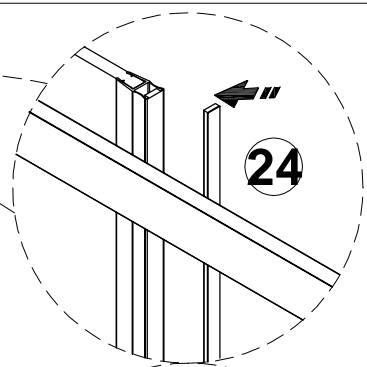

MODEL	A	B	C
TL5010	980-1010mm	458mm	396mm
TL5011	1080-1110mm	508mm	446mm
TL5012	1180-1210mm	558mm	496mm
TL5013	1280-1310mm	608mm	546mm
TL5014	1380-1410mm	658mm	596mm
TL5015	1480-1510mm	708mm	646mm
TL5016	1580-1610mm	808mm	646mm

5

OR

inside

24HRS

THRON LINE SHOWER

TL3070/TL3080/TL3090/TL3010

MODEL	A	B	C
TL5010	980-1010mm	458mm	396mm
TL5011	1080-1110mm	508mm	446mm
TL5012	1180-1210mm	558mm	496mm
TL5013	1280-1310mm	608mm	546mm
TL5014	1380-1410mm	658mm	596mm
TL5015	1480-1510mm	708mm	646mm
TL5016	1580-1610mm	808mm	646mm

MODEL	D
TL3070	680-695mm
TL3080	780-795mm
TL3090	880-895mm
TL3010	980-995mm

24HRS

18

Polysan s.r.o.
Nesměřice 52
285 22 Zruč nad Sázavou
Czech Republic
www.polysan.net

EN 14428

Glass shower enclosure
cleaning efficiency: conforming
impact resistance: conforming
operating life: conforming