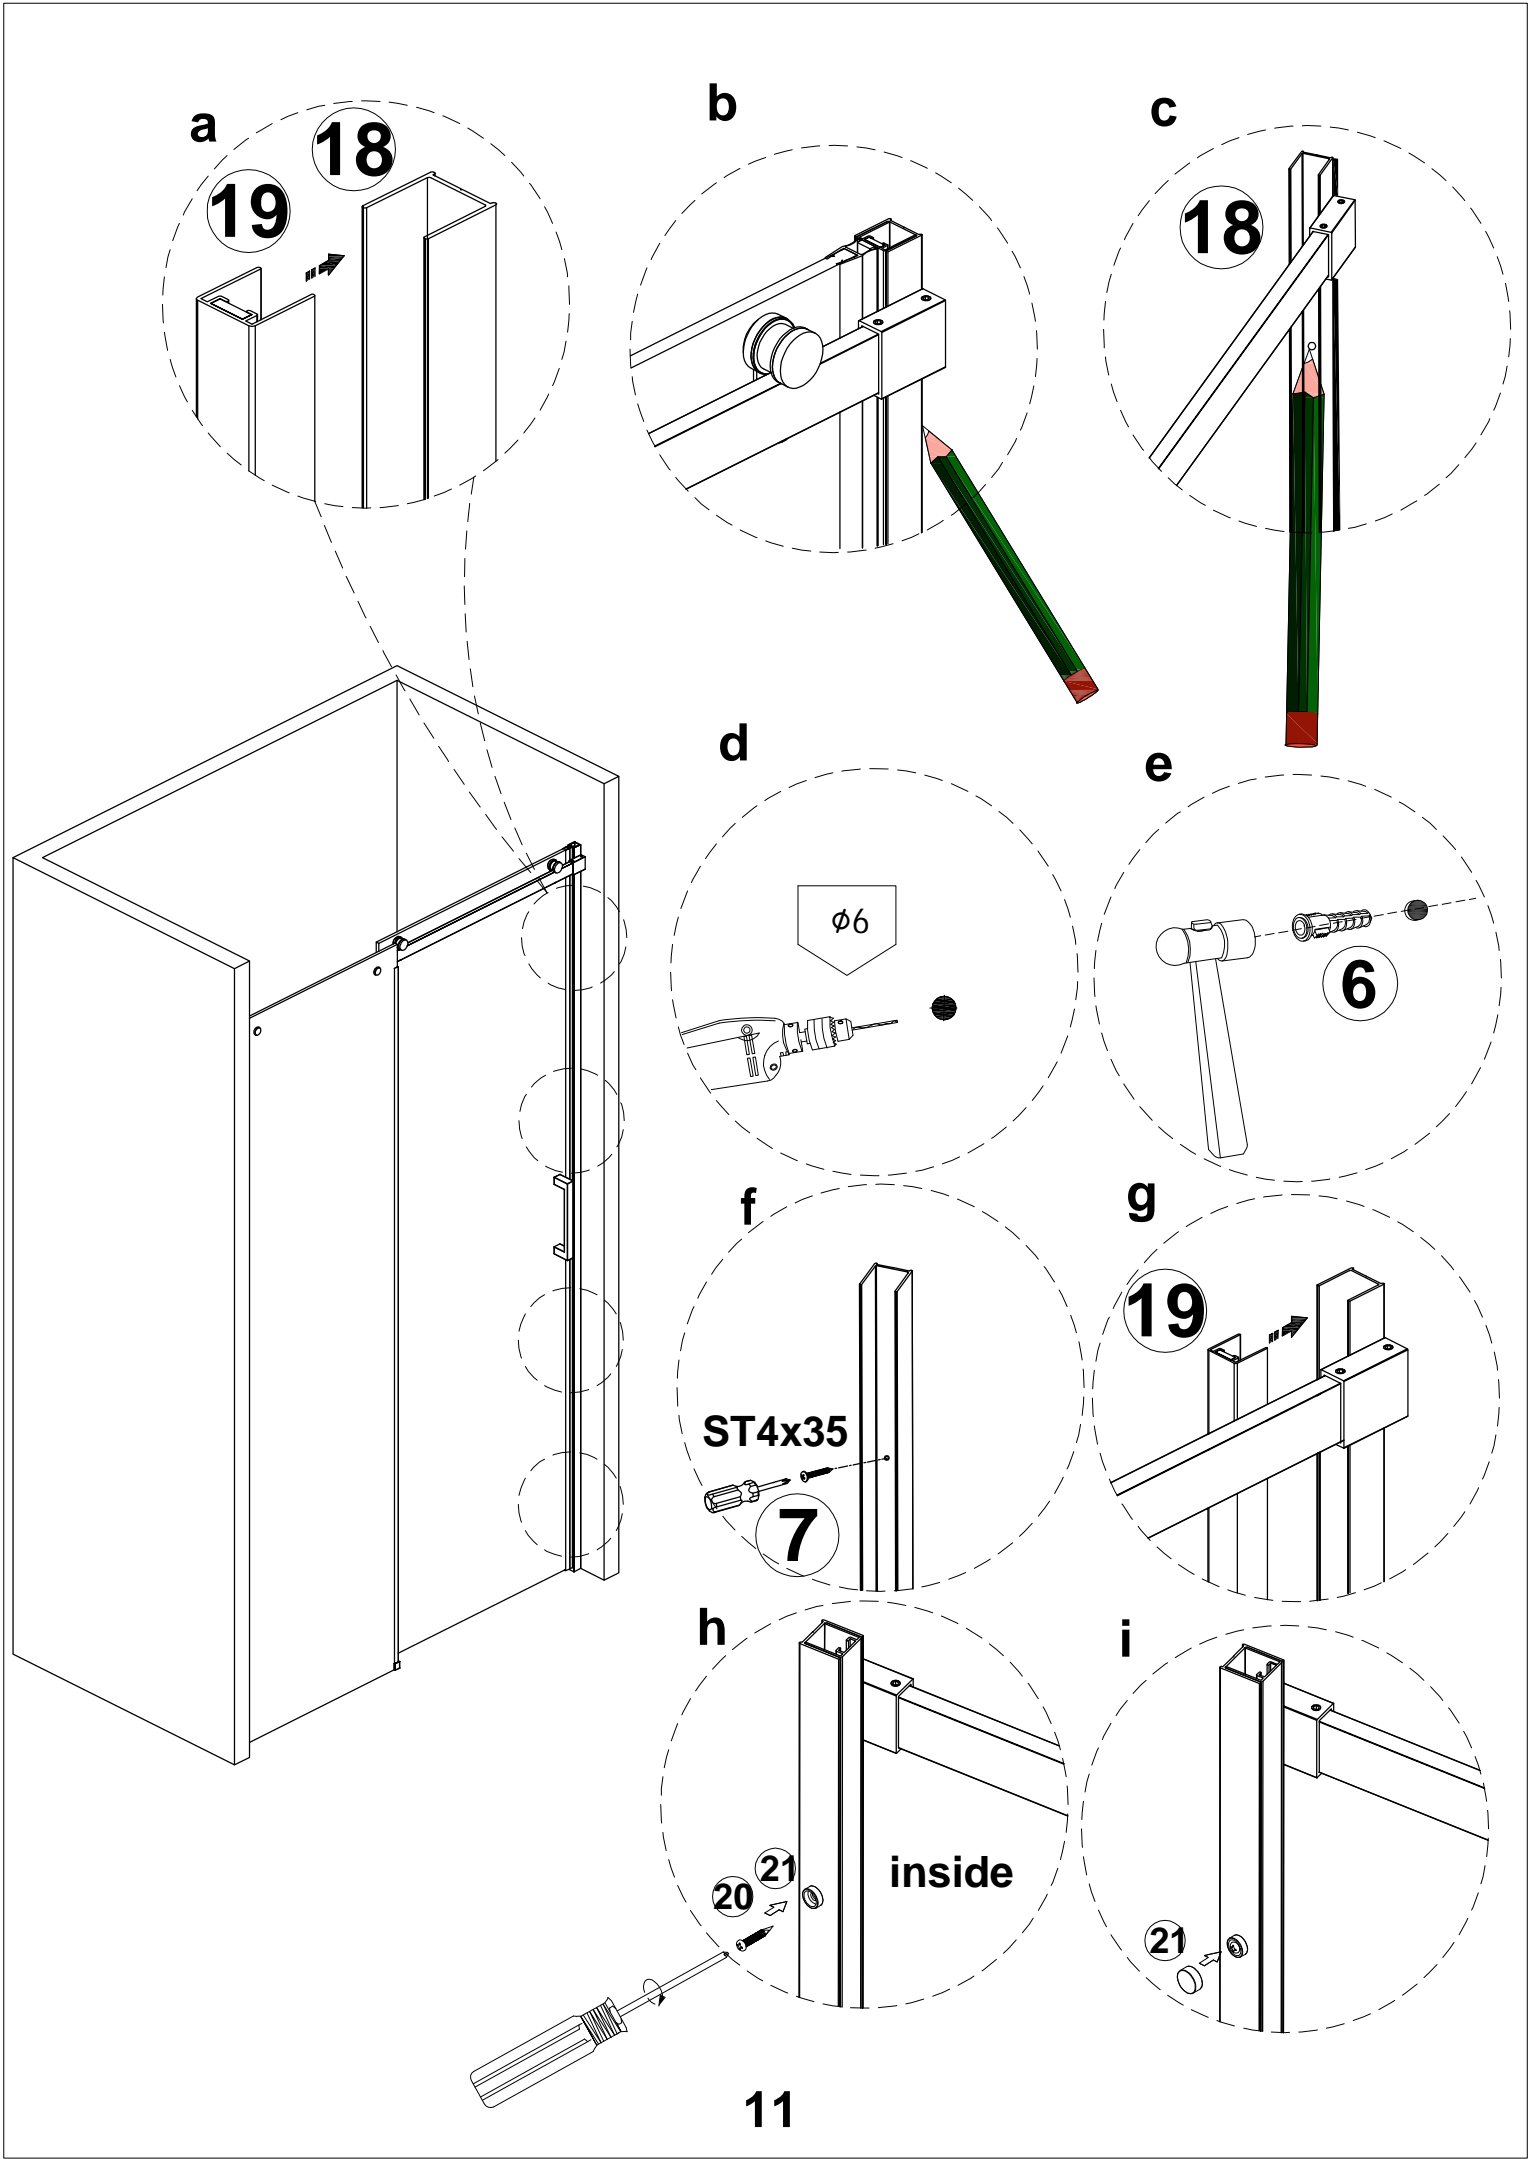

MODEL	A	B	C
TL5010	980-1010mm	458mm	396mm
TL5011	1080-1110mm	508mm	446mm
TL5012	1180-1210mm	558mm	496mm
TL5013	1280-1310mm	608mm	546mm
TL5014	1380-1410mm	658mm	596mm
TL5015	1480-1510mm	708mm	646mm
TL5016	1580-1610mm	808mm	646mm

5

OR

inside

24HRS

THRON LINE SHOWER

TL3070/TL3080/TL3090/TL3010

MODEL	A	B	C
TL5010	980-1010mm	458mm	396mm
TL5011	1080-1110mm	508mm	446mm
TL5012	1180-1210mm	558mm	496mm
TL5013	1280-1310mm	608mm	546mm
TL5014	1380-1410mm	658mm	596mm
TL5015	1480-1510mm	708mm	646mm
TL5016	1580-1610mm	808mm	646mm

MODEL	D
TL3070	680-695mm
TL3080	780-795mm
TL3090	880-895mm
TL3010	980-995mm

24HRS

18

Polysan s.r.o.
Nesměřice 52
285 22 Zruč nad Sázavou
Czech Republic
www.polysan.net

EN 14428

Glass shower enclosure
cleaning efficiency: conforming
impact resistance: conforming
operating life: conforming