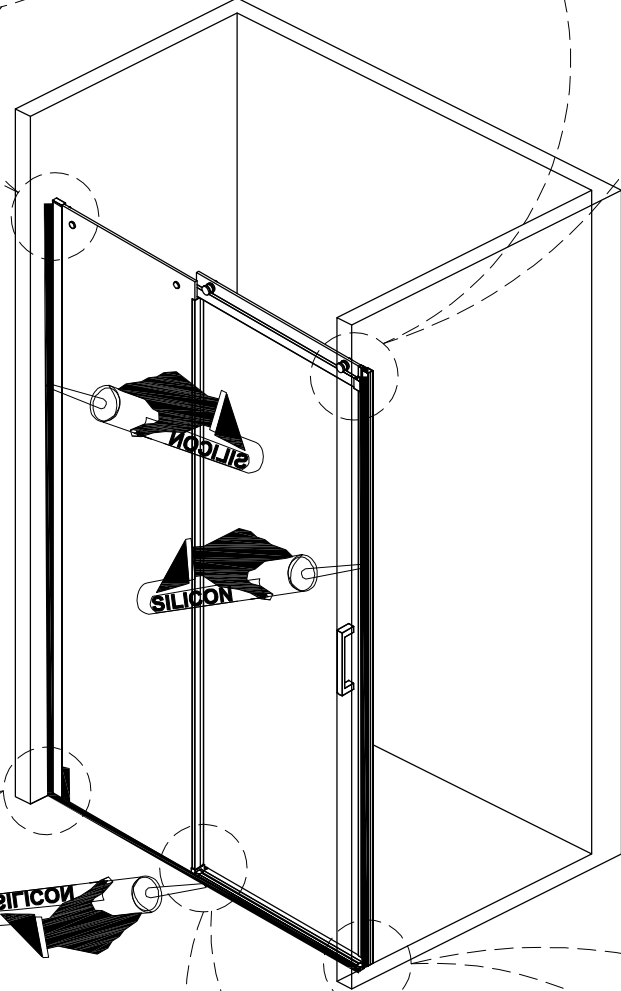

MODEL	A	B	C
TL5010	980-1010mm	458mm	396mm
TL5011	1080-1110mm	508mm	446mm
TL5012	1180-1210mm	558mm	496mm
TL5013	1280-1310mm	608mm	546mm
TL5014	1380-1410mm	658mm	596mm
TL5015	1480-1510mm	708mm	646mm
TL5016	1580-1610mm	808mm	646mm

5

OR

inside

24HRS

THRON LINE SHOWER

TL3070/TL3080/TL3090/TL3010

MODEL	A	B	C
TL5010	980-1010mm	458mm	396mm
TL5011	1080-1110mm	508mm	446mm
TL5012	1180-1210mm	558mm	496mm
TL5013	1280-1310mm	608mm	546mm
TL5014	1380-1410mm	658mm	596mm
TL5015	1480-1510mm	708mm	646mm
TL5016	1580-1610mm	808mm	646mm

MODEL	D
TL3070	680-695mm
TL3080	780-795mm
TL3090	880-895mm
TL3010	980-995mm

24HRS

18

Polysan s.r.o.
Nesměřice 52
285 22 Zruč nad Sázavou
Czech Republic
www.polysan.net

EN 14428

Glass shower enclosure
cleaning efficiency: conforming
impact resistance: conforming
operating life: conforming