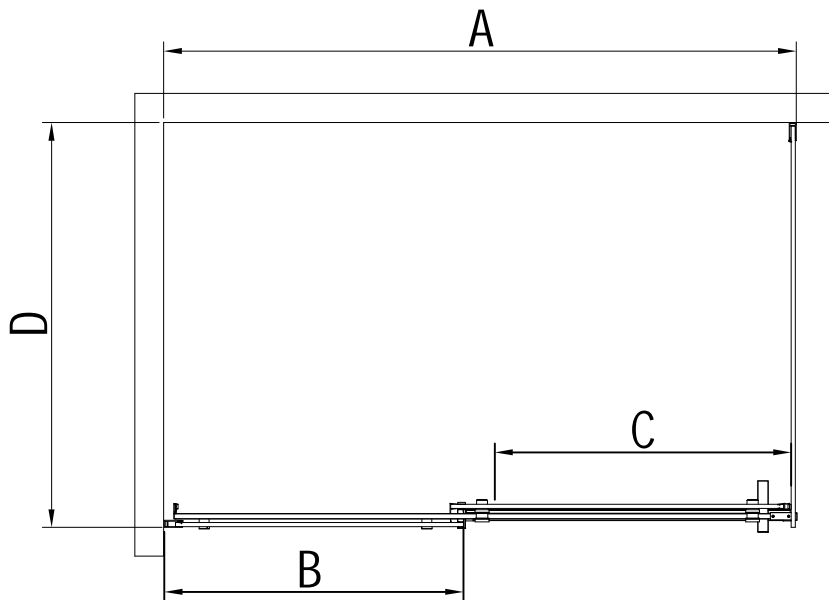

MODEL	A	B	C
TL5010	980-1010mm	458mm	396mm
TL5011	1080-1110mm	508mm	446mm
TL5012	1180-1210mm	558mm	496mm
TL5013	1280-1310mm	608mm	546mm
TL5014	1380-1410mm	658mm	596mm
TL5015	1480-1510mm	708mm	646mm
TL5016	1580-1610mm	808mm	646mm

5

OR

inside

24HRS

THRON LINE SHOWER

TL3070/TL3080/TL3090/TL3010

MODEL	A	B	C
TL5010	980-1010mm	458mm	396mm
TL5011	1080-1110mm	508mm	446mm
TL5012	1180-1210mm	558mm	496mm
TL5013	1280-1310mm	608mm	546mm
TL5014	1380-1410mm	658mm	596mm
TL5015	1480-1510mm	708mm	646mm
TL5016	1580-1610mm	808mm	646mm

MODEL	D
TL3070	680-695mm
TL3080	780-795mm
TL3090	880-895mm
TL3010	980-995mm

24HRS

18

Polysan s.r.o.
Nesměřice 52
285 22 Zruč nad Sázavou
Czech Republic
www.polysan.net

EN 14428

Glass shower enclosure
cleaning efficiency: conforming
impact resistance: conforming
operating life: conforming