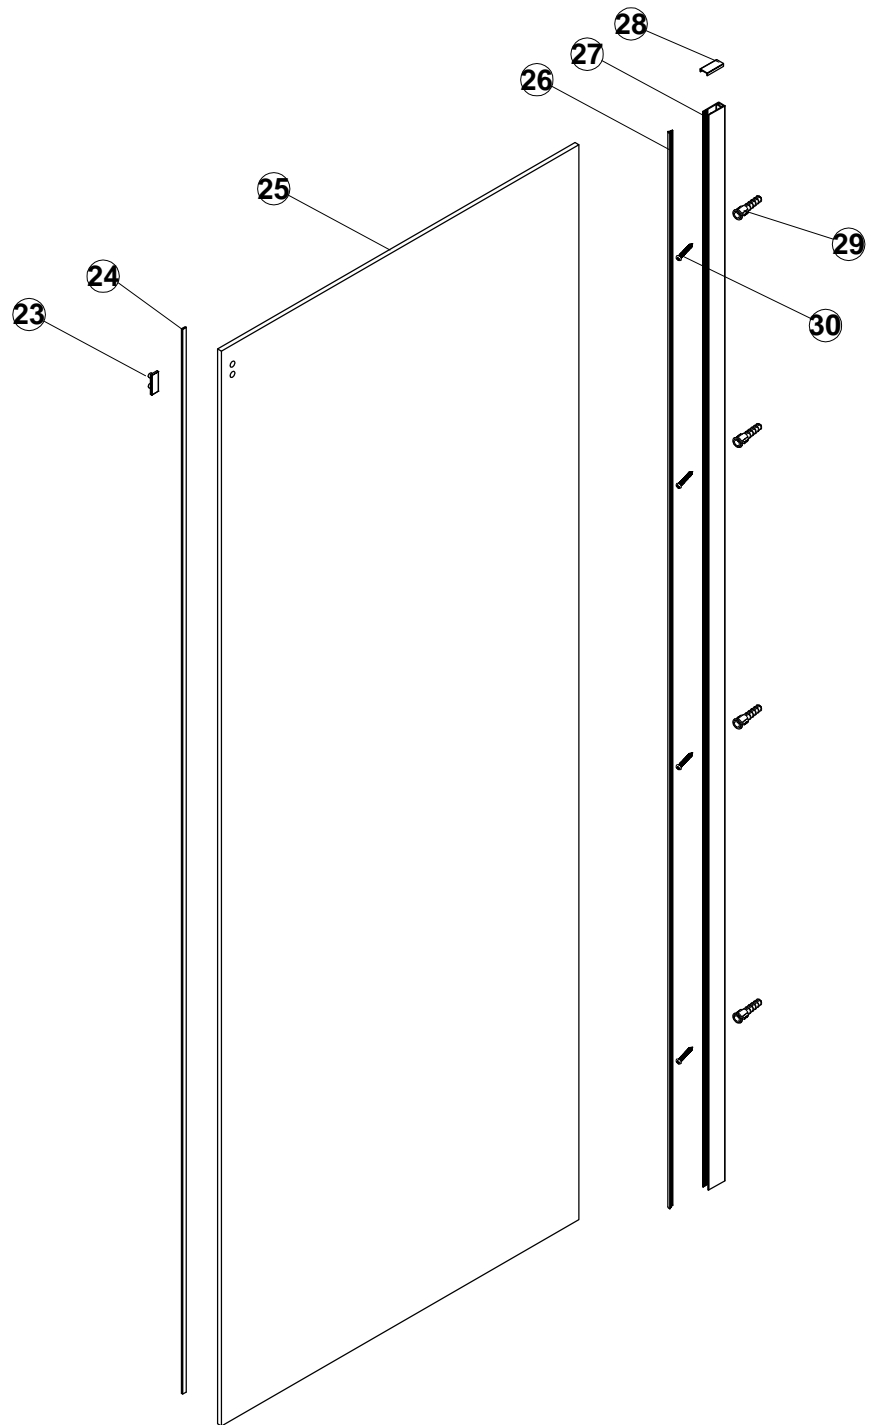

MODEL	A	B	C
TL5010	980-1010mm	458mm	396mm
TL5011	1080-1110mm	508mm	446mm
TL5012	1180-1210mm	558mm	496mm
TL5013	1280-1310mm	608mm	546mm
TL5014	1380-1410mm	658mm	596mm
TL5015	1480-1510mm	708mm	646mm
TL5016	1580-1610mm	808mm	646mm

5

OR

inside

24HRS

THRON LINE SHOWER

TL3070/TL3080/TL3090/TL3010

MODEL	A	B	C
TL5010	980-1010mm	458mm	396mm
TL5011	1080-1110mm	508mm	446mm
TL5012	1180-1210mm	558mm	496mm
TL5013	1280-1310mm	608mm	546mm
TL5014	1380-1410mm	658mm	596mm
TL5015	1480-1510mm	708mm	646mm
TL5016	1580-1610mm	808mm	646mm

MODEL	D
TL3070	680-695mm
TL3080	780-795mm
TL3090	880-895mm
TL3010	980-995mm

24HRS

18

Polysan s.r.o.
Nesměřice 52
285 22 Zruč nad Sázavou
Czech Republic
www.polysan.net

EN 14428

Glass shower enclosure
cleaning efficiency: conforming
impact resistance: conforming
operating life: conforming