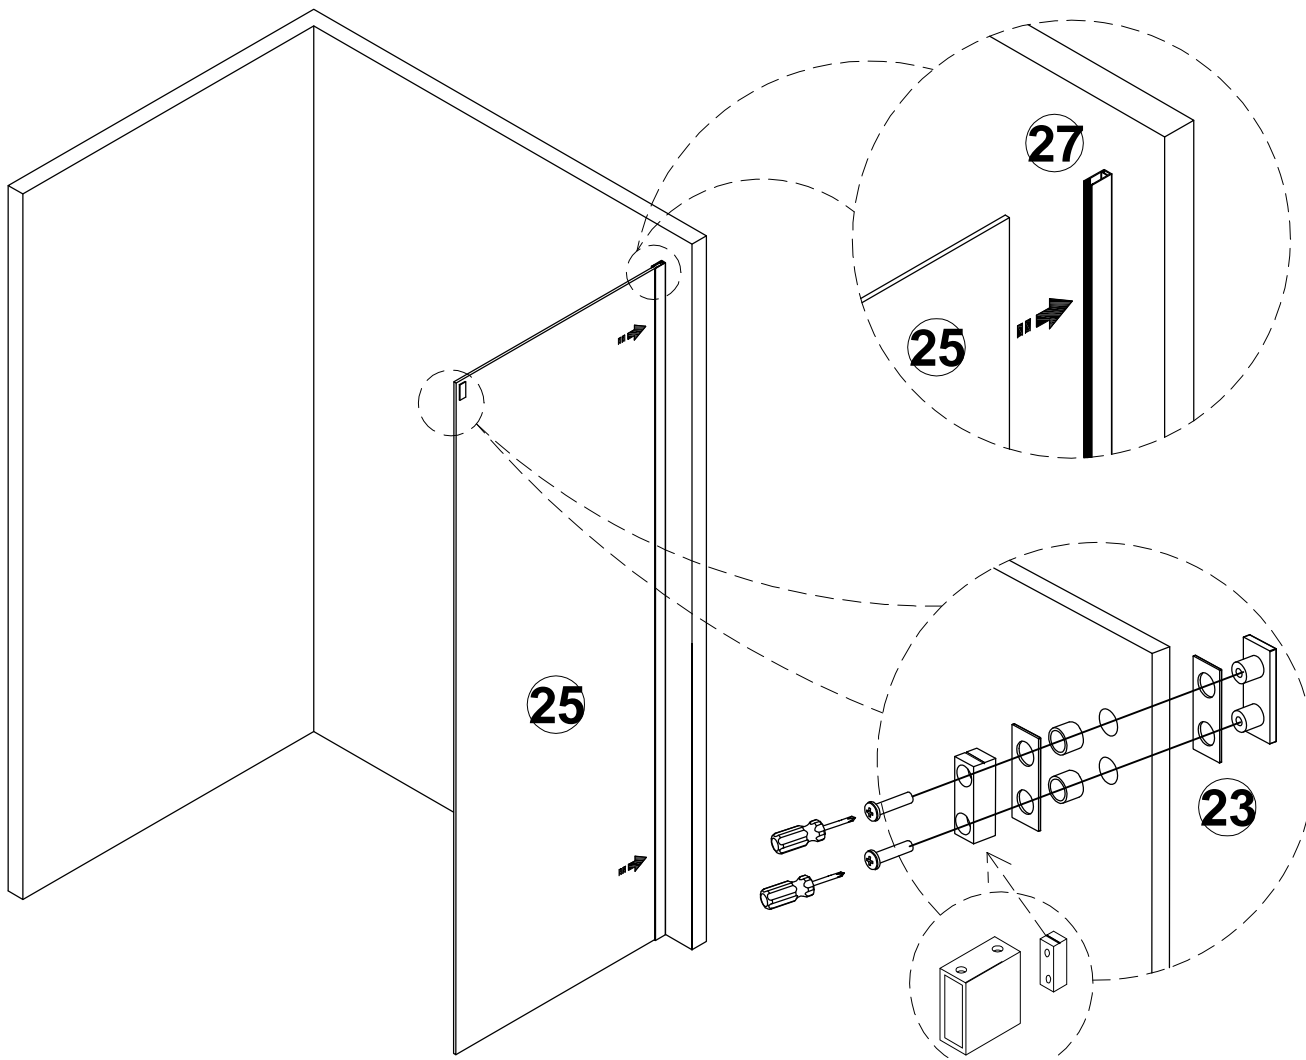

MODEL	A	B	C
TL5010	980-1010mm	458mm	396mm
TL5011	1080-1110mm	508mm	446mm
TL5012	1180-1210mm	558mm	496mm
TL5013	1280-1310mm	608mm	546mm
TL5014	1380-1410mm	658mm	596mm
TL5015	1480-1510mm	708mm	646mm
TL5016	1580-1610mm	808mm	646mm

5

OR

inside

24HRS

THRON LINE SHOWER

TL3070/TL3080/TL3090/TL3010

MODEL	A	B	C
TL5010	980-1010mm	458mm	396mm
TL5011	1080-1110mm	508mm	446mm
TL5012	1180-1210mm	558mm	496mm
TL5013	1280-1310mm	608mm	546mm
TL5014	1380-1410mm	658mm	596mm
TL5015	1480-1510mm	708mm	646mm
TL5016	1580-1610mm	808mm	646mm

MODEL	D
TL3070	680-695mm
TL3080	780-795mm
TL3090	880-895mm
TL3010	980-995mm

24HRS

18

Polysan s.r.o.
Nesměřice 52
285 22 Zruč nad Sázavou
Czech Republic
www.polysan.net

EN 14428

Glass shower enclosure
cleaning efficiency: conforming
impact resistance: conforming
operating life: conforming