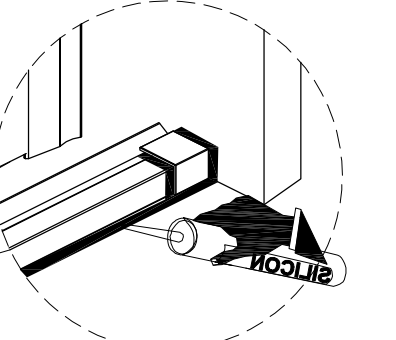

5

OR

inside

24HRS

THRON LINE SHOWER

TL3070/TL3080/TL3090/TL3010

MODEL	A	B	C
TL5010	980-1010mm	458mm	396mm
TL5011	1080-1110mm	508mm	446mm
TL5012	1180-1210mm	558mm	496mm
TL5013	1280-1310mm	608mm	546mm
TL5014	1380-1410mm	658mm	596mm
TL5015	1480-1510mm	708mm	646mm
TL5016	1580-1610mm	808mm	646mm

MODEL	D
TL3070	680-695mm
TL3080	780-795mm
TL3090	880-895mm
TL3010	980-995mm

24HRS

18

Polysan s.r.o.
Nesměřice 52
285 22 Zruč nad Sázavou
Czech Republic
www.polysan.net

EN 14428

Glass shower enclosure
cleaning efficiency: conforming
impact resistance: conforming
operating life: conforming