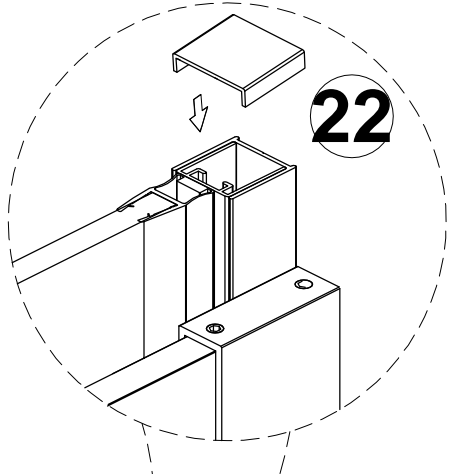

MODEL	A	B	C
TL5010	980-1010mm	458mm	396mm
TL5011	1080-1110mm	508mm	446mm
TL5012	1180-1210mm	558mm	496mm
TL5013	1280-1310mm	608mm	546mm
TL5014	1380-1410mm	658mm	596mm
TL5015	1480-1510mm	708mm	646mm
TL5016	1580-1610mm	808mm	646mm

5

OR

inside

24HRS

THRON LINE SHOWER

TL3070/TL3080/TL3090/TL3010

MODEL	A	B	C
TL5010	980-1010mm	458mm	396mm
TL5011	1080-1110mm	508mm	446mm
TL5012	1180-1210mm	558mm	496mm
TL5013	1280-1310mm	608mm	546mm
TL5014	1380-1410mm	658mm	596mm
TL5015	1480-1510mm	708mm	646mm
TL5016	1580-1610mm	808mm	646mm

MODEL	D
TL3070	680-695mm
TL3080	780-795mm
TL3090	880-895mm
TL3010	980-995mm

24HRS

18

Polysan s.r.o.
Nesměřice 52
285 22 Zruč nad Sázavou
Czech Republic
www.polysan.net

EN 14428

Glass shower enclosure
cleaning efficiency: conforming
impact resistance: conforming
operating life: conforming