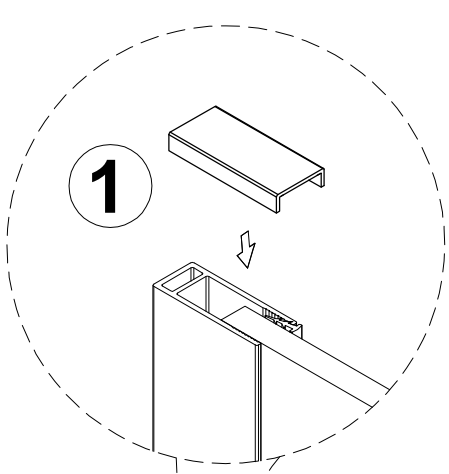

MODEL	A	B	C
TL5010	980-1010mm	458mm	396mm
TL5011	1080-1110mm	508mm	446mm
TL5012	1180-1210mm	558mm	496mm
TL5013	1280-1310mm	608mm	546mm
TL5014	1380-1410mm	658mm	596mm
TL5015	1480-1510mm	708mm	646mm
TL5016	1580-1610mm	808mm	646mm

5

OR

inside

24HRS

THRON LINE SHOWER

TL3070/TL3080/TL3090/TL3010

MODEL	A	B	C
TL5010	980-1010mm	458mm	396mm
TL5011	1080-1110mm	508mm	446mm
TL5012	1180-1210mm	558mm	496mm
TL5013	1280-1310mm	608mm	546mm
TL5014	1380-1410mm	658mm	596mm
TL5015	1480-1510mm	708mm	646mm
TL5016	1580-1610mm	808mm	646mm

MODEL	D
TL3070	680-695mm
TL3080	780-795mm
TL3090	880-895mm
TL3010	980-995mm

24HRS

18

Polysan s.r.o.
Nesměřice 52
285 22 Zruč nad Sázavou
Czech Republic
www.polysan.net

EN 14428

Glass shower enclosure
cleaning efficiency: conforming
impact resistance: conforming
operating life: conforming