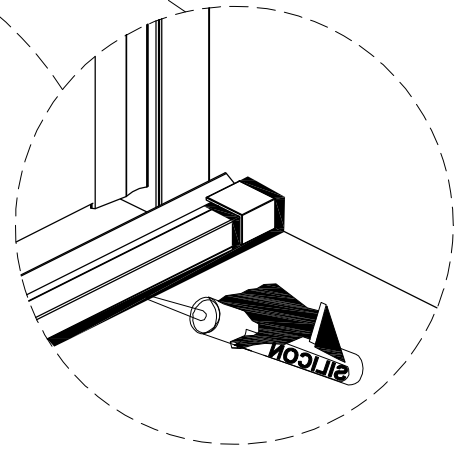

MODEL	A	B	C
TL5010	980-1010mm	458mm	396mm
TL5011	1080-1110mm	508mm	446mm
TL5012	1180-1210mm	558mm	496mm
TL5013	1280-1310mm	608mm	546mm
TL5014	1380-1410mm	658mm	596mm
TL5015	1480-1510mm	708mm	646mm
TL5016	1580-1610mm	808mm	646mm

5

OR

inside

24HRS

THRON LINE SHOWER

TL3070/TL3080/TL3090/TL3010

MODEL	A	B	C
TL5010	980-1010mm	458mm	396mm
TL5011	1080-1110mm	508mm	446mm
TL5012	1180-1210mm	558mm	496mm
TL5013	1280-1310mm	608mm	546mm
TL5014	1380-1410mm	658mm	596mm
TL5015	1480-1510mm	708mm	646mm
TL5016	1580-1610mm	808mm	646mm

MODEL	D
TL3070	680-695mm
TL3080	780-795mm
TL3090	880-895mm
TL3010	980-995mm

24HRS

18

Polysan s.r.o.
Nesměřice 52
285 22 Zruč nad Sázavou
Czech Republic
www.polysan.net

EN 14428

Glass shower enclosure
cleaning efficiency: conforming
impact resistance: conforming
operating life: conforming