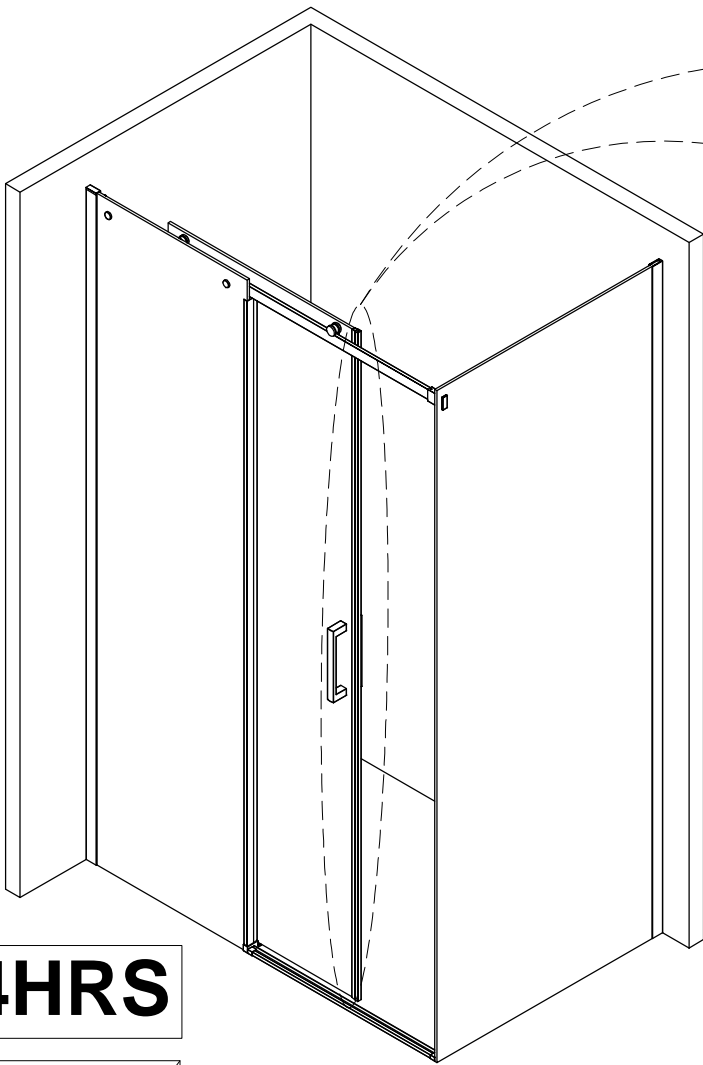

MODEL	A	B	C
TL5010	980-1010mm	458mm	396mm
TL5011	1080-1110mm	508mm	446mm
TL5012	1180-1210mm	558mm	496mm
TL5013	1280-1310mm	608mm	546mm
TL5014	1380-1410mm	658mm	596mm
TL5015	1480-1510mm	708mm	646mm
TL5016	1580-1610mm	808mm	646mm

5

OR

inside

24HRS

THRON LINE SHOWER

TL3070/TL3080/TL3090/TL3010

MODEL	A	B	C
TL5010	980-1010mm	458mm	396mm
TL5011	1080-1110mm	508mm	446mm
TL5012	1180-1210mm	558mm	496mm
TL5013	1280-1310mm	608mm	546mm
TL5014	1380-1410mm	658mm	596mm
TL5015	1480-1510mm	708mm	646mm
TL5016	1580-1610mm	808mm	646mm

MODEL	D
TL3070	680-695mm
TL3080	780-795mm
TL3090	880-895mm
TL3010	980-995mm

24HRS

18

Polysan s.r.o.
Nesměřice 52
285 22 Zruč nad Sázavou
Czech Republic
www.polysan.net

EN 14428

Glass shower enclosure
cleaning efficiency: conforming
impact resistance: conforming
operating life: conforming