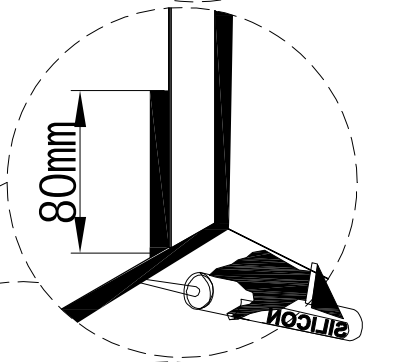

MODEL	A	B	C
TL5010	980-1010mm	458mm	396mm
TL5011	1080-1110mm	508mm	446mm
TL5012	1180-1210mm	558mm	496mm
TL5013	1280-1310mm	608mm	546mm
TL5014	1380-1410mm	658mm	596mm
TL5015	1480-1510mm	708mm	646mm
TL5016	1580-1610mm	808mm	646mm

5

OR

inside

24HRS

THRON LINE SHOWER

TL3070/TL3080/TL3090/TL3010

MODEL	A	B	C
TL5010	980-1010mm	458mm	396mm
TL5011	1080-1110mm	508mm	446mm
TL5012	1180-1210mm	558mm	496mm
TL5013	1280-1310mm	608mm	546mm
TL5014	1380-1410mm	658mm	596mm
TL5015	1480-1510mm	708mm	646mm
TL5016	1580-1610mm	808mm	646mm

MODEL	D
TL3070	680-695mm
TL3080	780-795mm
TL3090	880-895mm
TL3010	980-995mm

24HRS

18

Polysan s.r.o.
Nesměřice 52
285 22 Zruč nad Sázavou
Czech Republic
www.polysan.net

EN 14428

Glass shower enclosure
cleaning efficiency: conforming
impact resistance: conforming
operating life: conforming