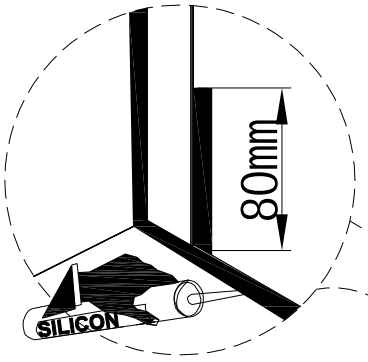

5

OR

inside

24HRS

THRON LINE SHOWER

TL3070/TL3080/TL3090/TL3010

MODEL	A	B	C
TL5010	980-1010mm	458mm	396mm
TL5011	1080-1110mm	508mm	446mm
TL5012	1180-1210mm	558mm	496mm
TL5013	1280-1310mm	608mm	546mm
TL5014	1380-1410mm	658mm	596mm
TL5015	1480-1510mm	708mm	646mm
TL5016	1580-1610mm	808mm	646mm

MODEL	D
TL3070	680-695mm
TL3080	780-795mm
TL3090	880-895mm
TL3010	980-995mm

24HRS

18

Polysan s.r.o.
Nesměřice 52
285 22 Zruč nad Sázavou
Czech Republic
www.polysan.net

EN 14428

Glass shower enclosure
cleaning efficiency: conforming
impact resistance: conforming
operating life: conforming