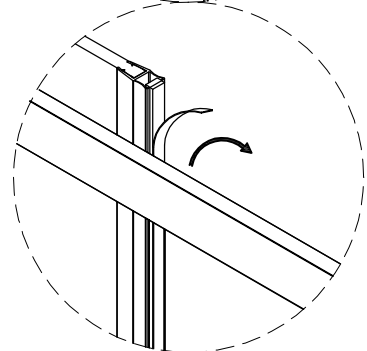

MODEL	A	B	C
TL5010	980-1010mm	458mm	396mm
TL5011	1080-1110mm	508mm	446mm
TL5012	1180-1210mm	558mm	496mm
TL5013	1280-1310mm	608mm	546mm
TL5014	1380-1410mm	658mm	596mm
TL5015	1480-1510mm	708mm	646mm
TL5016	1580-1610mm	808mm	646mm

5

OR

inside

24HRS

THRON LINE SHOWER

TL3070/TL3080/TL3090/TL3010

MODEL	A	B	C
TL5010	980-1010mm	458mm	396mm
TL5011	1080-1110mm	508mm	446mm
TL5012	1180-1210mm	558mm	496mm
TL5013	1280-1310mm	608mm	546mm
TL5014	1380-1410mm	658mm	596mm
TL5015	1480-1510mm	708mm	646mm
TL5016	1580-1610mm	808mm	646mm

MODEL	D
TL3070	680-695mm
TL3080	780-795mm
TL3090	880-895mm
TL3010	980-995mm

24HRS

18

Polysan s.r.o.
Nesměřice 52
285 22 Zruč nad Sázavou
Czech Republic
www.polysan.net

EN 14428

Glass shower enclosure
cleaning efficiency: conforming
impact resistance: conforming
operating life: conforming