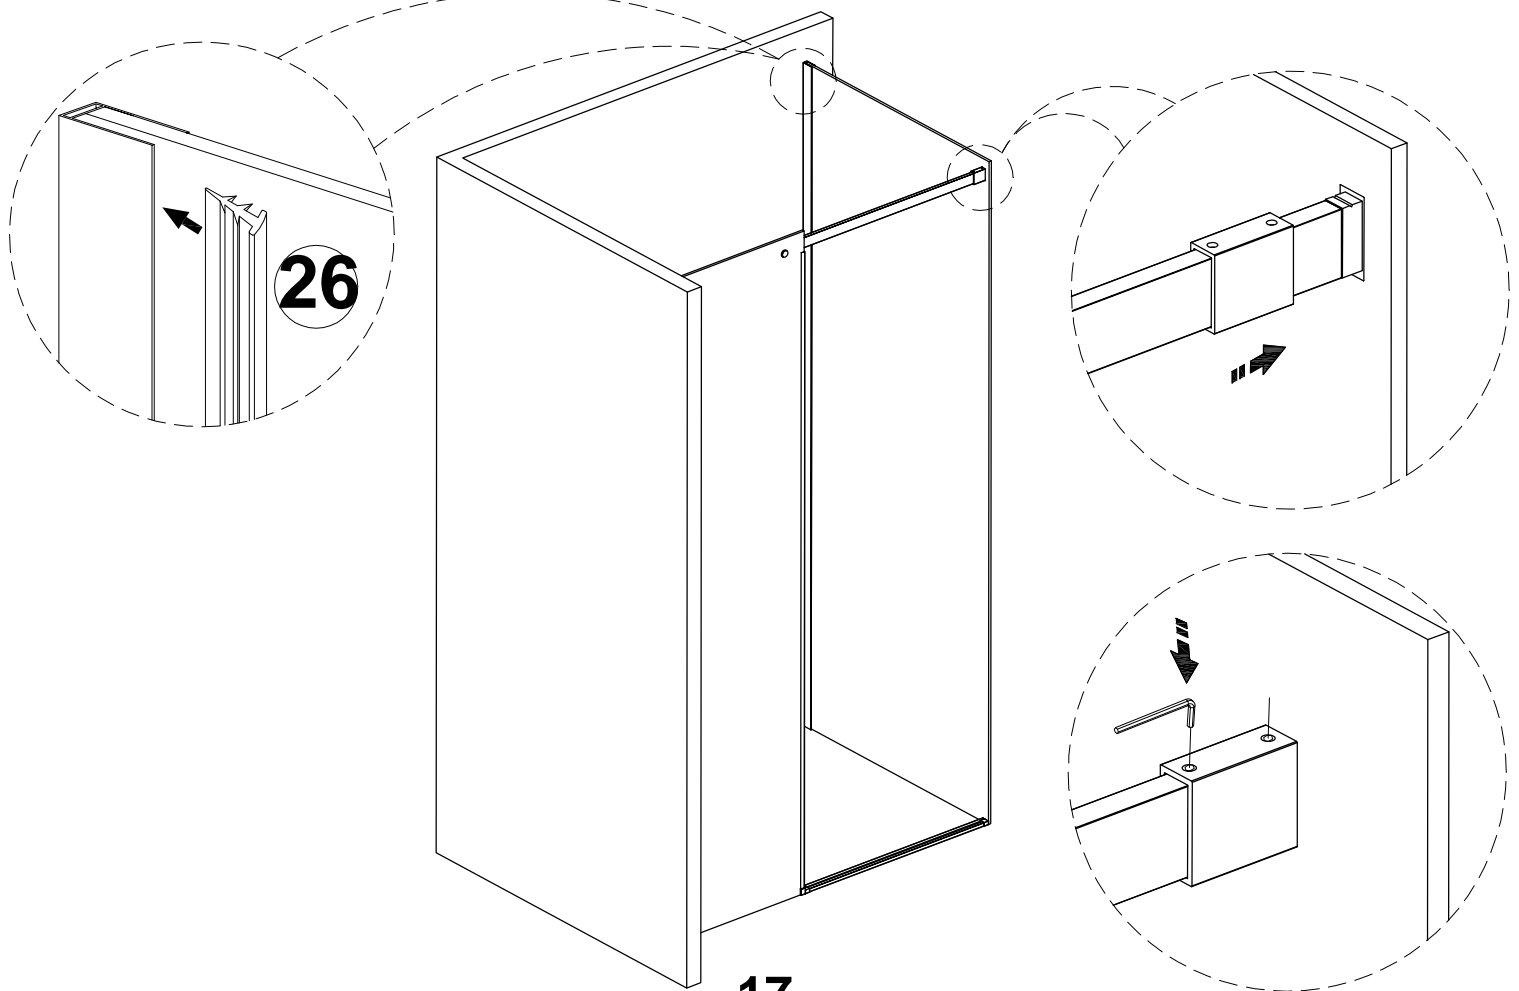

MODEL	A	B	C
TL5010	980-1010mm	458mm	396mm
TL5011	1080-1110mm	508mm	446mm
TL5012	1180-1210mm	558mm	496mm
TL5013	1280-1310mm	608mm	546mm
TL5014	1380-1410mm	658mm	596mm
TL5015	1480-1510mm	708mm	646mm
TL5016	1580-1610mm	808mm	646mm

5

OR

inside

24HRS

THRON LINE SHOWER

TL3070/TL3080/TL3090/TL3010

MODEL	A	B	C
TL5010	980-1010mm	458mm	396mm
TL5011	1080-1110mm	508mm	446mm
TL5012	1180-1210mm	558mm	496mm
TL5013	1280-1310mm	608mm	546mm
TL5014	1380-1410mm	658mm	596mm
TL5015	1480-1510mm	708mm	646mm
TL5016	1580-1610mm	808mm	646mm

MODEL	D
TL3070	680-695mm
TL3080	780-795mm
TL3090	880-895mm
TL3010	980-995mm

24HRS

18

Polysan s.r.o.
Nesměřice 52
285 22 Zruč nad Sázavou
Czech Republic
www.polysan.net

EN 14428

Glass shower enclosure
cleaning efficiency: conforming
impact resistance: conforming
operating life: conforming