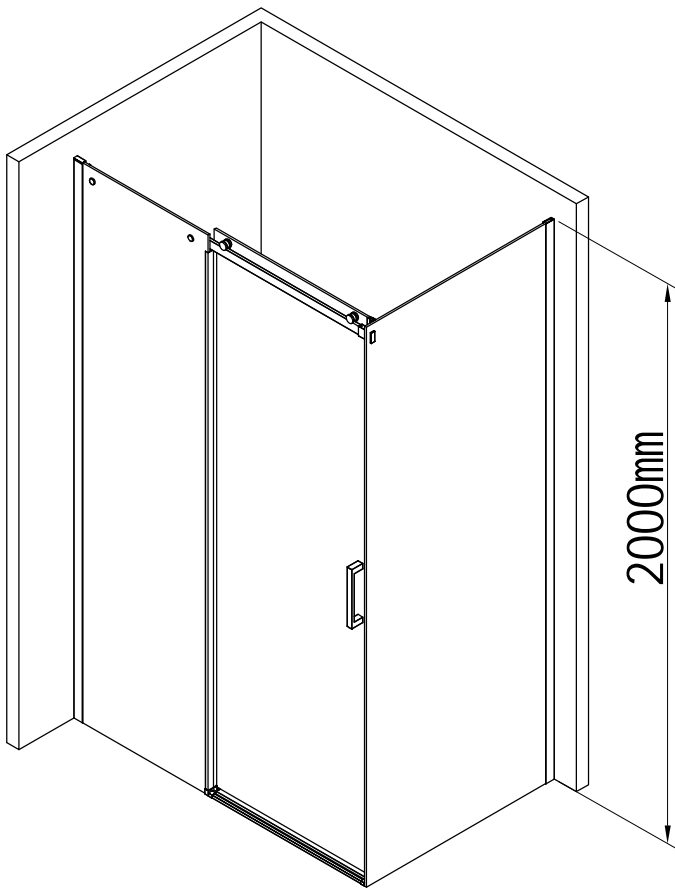

MODEL	A	B	C
TL5010	980-1010mm	458mm	396mm
TL5011	1080-1110mm	508mm	446mm
TL5012	1180-1210mm	558mm	496mm
TL5013	1280-1310mm	608mm	546mm
TL5014	1380-1410mm	658mm	596mm
TL5015	1480-1510mm	708mm	646mm
TL5016	1580-1610mm	808mm	646mm

5

OR

inside

24HRS

THRON LINE SHOWER

TL3070/TL3080/TL3090/TL3010

MODEL	A	B	C
TL5010	980-1010mm	458mm	396mm
TL5011	1080-1110mm	508mm	446mm
TL5012	1180-1210mm	558mm	496mm
TL5013	1280-1310mm	608mm	546mm
TL5014	1380-1410mm	658mm	596mm
TL5015	1480-1510mm	708mm	646mm
TL5016	1580-1610mm	808mm	646mm

MODEL	D
TL3070	680-695mm
TL3080	780-795mm
TL3090	880-895mm
TL3010	980-995mm

24HRS

18

Polysan s.r.o.
Nesměřice 52
285 22 Zruč nad Sázavou
Czech Republic
www.polysan.net

EN 14428

Glass shower enclosure
cleaning efficiency: conforming
impact resistance: conforming
operating life: conforming