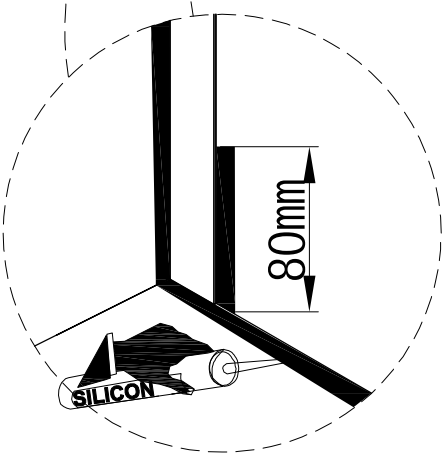

MODEL	A	B	C
TL5010	980-1010mm	458mm	396mm
TL5011	1080-1110mm	508mm	446mm
TL5012	1180-1210mm	558mm	496mm
TL5013	1280-1310mm	608mm	546mm
TL5014	1380-1410mm	658mm	596mm
TL5015	1480-1510mm	708mm	646mm
TL5016	1580-1610mm	808mm	646mm

5

OR

inside

24HRS

THRON LINE SHOWER

TL3070/TL3080/TL3090/TL3010

MODEL	A	B	C
TL5010	980-1010mm	458mm	396mm
TL5011	1080-1110mm	508mm	446mm
TL5012	1180-1210mm	558mm	496mm
TL5013	1280-1310mm	608mm	546mm
TL5014	1380-1410mm	658mm	596mm
TL5015	1480-1510mm	708mm	646mm
TL5016	1580-1610mm	808mm	646mm

MODEL	D
TL3070	680-695mm
TL3080	780-795mm
TL3090	880-895mm
TL3010	980-995mm

24HRS

18

Polysan s.r.o.
Nesměřice 52
285 22 Zruč nad Sázavou
Czech Republic
www.polysan.net

EN 14428

Glass shower enclosure
cleaning efficiency: conforming
impact resistance: conforming
operating life: conforming