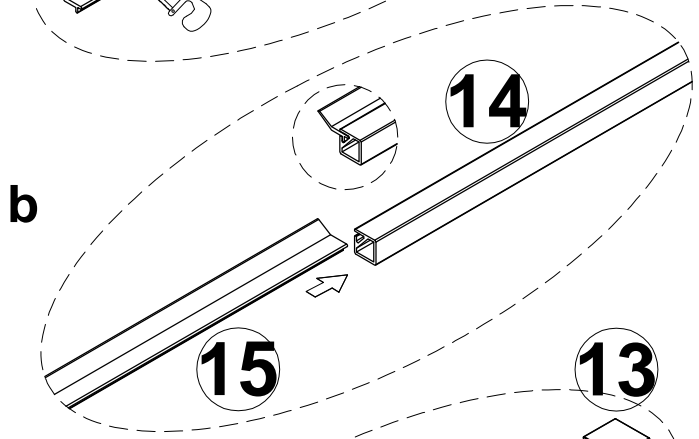

MODEL	A	B	C
TL5010	980-1010mm	458mm	396mm
TL5011	1080-1110mm	508mm	446mm
TL5012	1180-1210mm	558mm	496mm
TL5013	1280-1310mm	608mm	546mm
TL5014	1380-1410mm	658mm	596mm
TL5015	1480-1510mm	708mm	646mm
TL5016	1580-1610mm	808mm	646mm

5

OR

inside

24HRS

THRON LINE SHOWER

TL3070/TL3080/TL3090/TL3010

MODEL	A	B	C
TL5010	980-1010mm	458mm	396mm
TL5011	1080-1110mm	508mm	446mm
TL5012	1180-1210mm	558mm	496mm
TL5013	1280-1310mm	608mm	546mm
TL5014	1380-1410mm	658mm	596mm
TL5015	1480-1510mm	708mm	646mm
TL5016	1580-1610mm	808mm	646mm

MODEL	D
TL3070	680-695mm
TL3080	780-795mm
TL3090	880-895mm
TL3010	980-995mm

24HRS

18

Polysan s.r.o.
Nesměřice 52
285 22 Zruč nad Sázavou
Czech Republic
www.polysan.net

EN 14428

Glass shower enclosure
cleaning efficiency: conforming
impact resistance: conforming
operating life: conforming