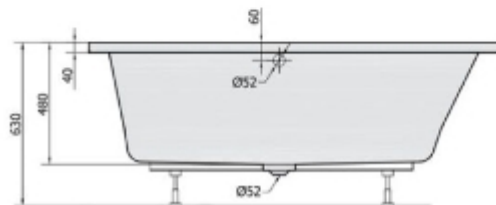

MARLENE Rectangular Bath 170x80x48cm, White 72403

Bathtub	Dimension	Weight	Ordering number:
White, With panel,313,Acrylate Polysan,Rectangular,	170x80x48 cm	27,3 kg	72403
Pedestals			
Bath Support Legs for Acrylic Bath Polysan, L-515 mm, Pair			PO60-60
Bathtub Frames			
			72412
Bath Panels			
PLAIN Side Panel 80x59cm			72696
PLAIN Front Panel 170x59cm, Right			72786
PLAIN Front Panel 170x59cm, Left			72624
PLAIN NIKA Panel 170x59cm			72525
Bath sets			
Pop Up Bath Waste (L) 775mm, Plug 72mm, Chrome			71681
Pop Up Bath Filler Waste (L) 775mm, Plug 72mm, Chrome			71685
Bath Screens			
RUIZ Bath Screen 900mm, clear glass			BSR-90
SPERA 75 Bath Screen 750mm, clear glass			BS-75
RIONI Rising Bath Screen 710 mm, silver frame, clear glass			72915

Whirl-Systems

MARLENE HYDRO hydromassage Bath tub
170x80x48cm, white
MARLENE HYDRO-AIR hydromassage Bath tub,
170x80x48cm, white

72403H
72403HA
