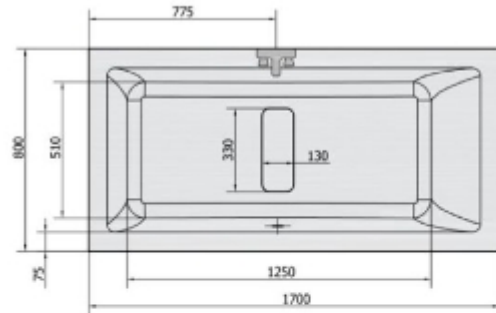

MARLENE Rectangular Bath 170x80x48cm, White 72403

Bathtub	Dimension	Weight	Ordering number:
White, With panel,313,Acrylate Polysan,Rectangular,	170x80x48 cm	27,3 kg	72403
Pedestals			
Bath Support Legs for Acrylic Bath Polysan, L-515 mm, Pair			PO60-60
Bathtub Frames			
			72412
Bath Panels			
PLAIN Side Panel 80x59cm			72696
PLAIN Front Panel 170x59cm, Right			72786
PLAIN Front Panel 170x59cm, Left			72624
PLAIN NIKA Panel 170x59cm			72525
Bath sets			
Pop Up Bath Waste (L) 775mm, Plug 72mm, Chrome			71681
Pop Up Bath Filler Waste (L) 775mm, Plug 72mm, Chrome			71685
Bath Screens			
RUIZ Bath Screen 900mm, clear glass			BSR-90
SPERA 75 Bath Screen 750mm, clear glass			BS-75
RIONI Rising Bath Screen 710 mm, silver frame, clear glass			72915

Whirl-Systems

MARLENE HYDRO hydromassage Bath tub
170x80x48cm, white
MARLENE HYDRO-AIR hydromassage Bath tub,
170x80x48cm, white

72403H
72403HA
