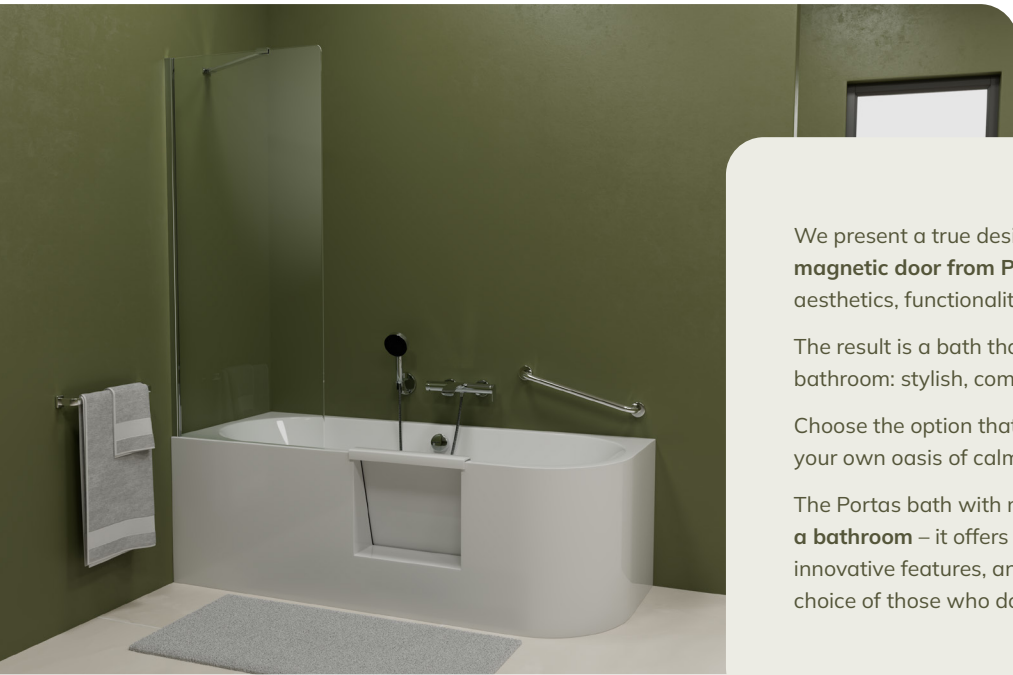

PORTAS

polysan 

WALK-IN BATH

Elegant design with barrier-free entry and smart closure.

ELEGANT DETAILS AND CLEAN LINES

Suitable for modern bathrooms where every detail is carefully considered.

BARRIER-FREE ACCESS

Ideal for maximum comfort, safety, and independence in your own bathroom.

We present a true design gem – **the new bath with removable magnetic door from Portas**, offering the perfect combination of aesthetics, functionality, and barrier-free comfort.

The result is a bath that becomes a multifunctional element of your bathroom: stylish, comfortable, and functional.

Choose the option that best suits your style and needs – and create your own oasis of calm, where every detail meets your requirements.

The Portas bath with magnetic door offers **more than just a bathroom** – it offers a space that combines cutting-edge design, innovative features, and maximum comfort. It thus becomes the choice of those who do not want to compromise.