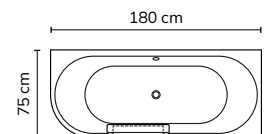

Right-hand bath