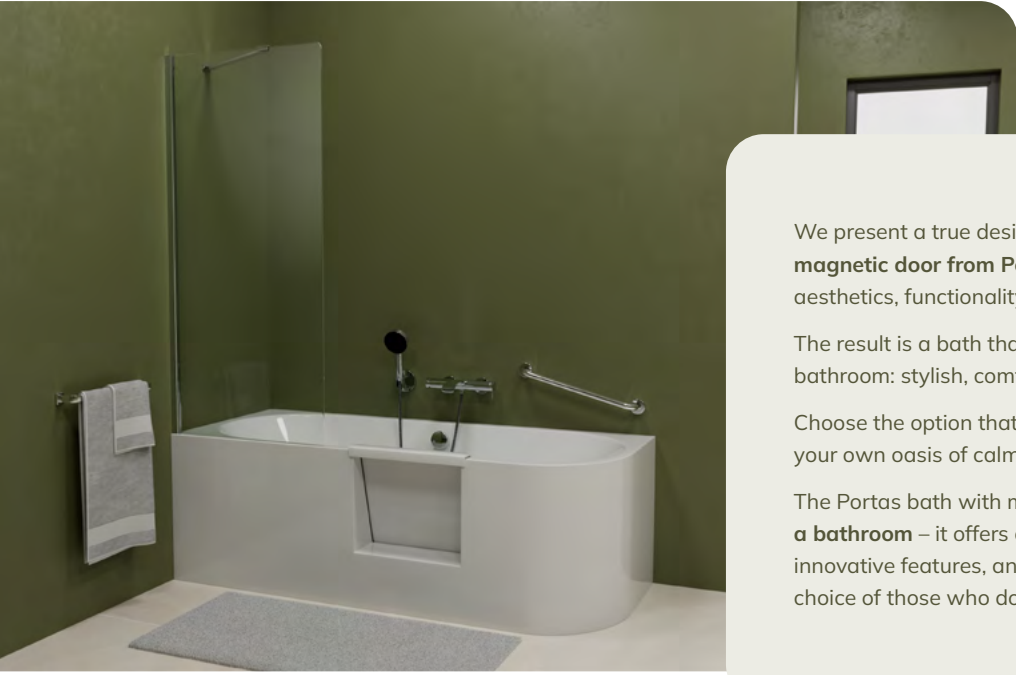

PORTAS

polysan 

WALK-IN BATH

Elegant design with barrier-free entry and smart closure.

ELEGANT DETAILS AND CLEAN LINES

Suitable for modern bathrooms where every detail is carefully considered.

BARRIER-FREE ACCESS

Ideal for maximum comfort, safety, and independence in your own bathroom.

We present a true design gem – **the new bath with removable magnetic door from Portas**, offering the perfect combination of aesthetics, functionality, and barrier-free comfort.

The result is a bath that becomes a multifunctional element of your bathroom: stylish, comfortable, and functional.

Choose the option that best suits your style and needs – and create your own oasis of calm, where every detail meets your requirements.

The Portas bath with magnetic door offers **more than just a bathroom** – it offers a space that combines cutting-edge design, innovative features, and maximum comfort. It thus becomes the choice of those who do not want to compromise.