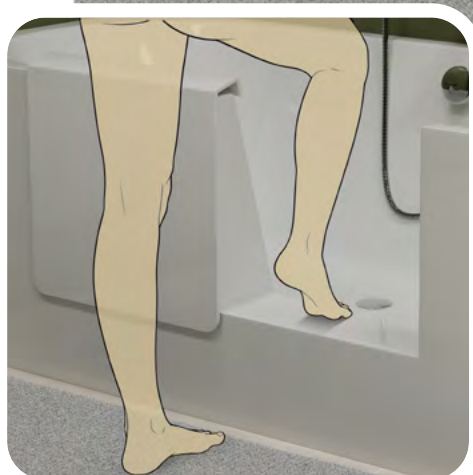

PORTAS

polysan 

WALK-IN BATH

Elegant design with barrier-free entry and smart closure.

ELEGANT DETAILS AND CLEAN LINES

Suitable for modern bathrooms where every detail is carefully considered.

BARRIER-FREE ACCESS

Ideal for maximum comfort, safety, and independence in your own bathroom.

We present a true design gem – **the new bath with removable magnetic door from Portas**, offering the perfect combination of aesthetics, functionality, and barrier-free comfort.

The Portas bath with magnetic door offers **more than just a bathroom** – it offers a space that combines cutting-edge design, innovative features, and maximum comfort. It thus becomes the choice of those who do not want to compromise.

The bath's design is based on the **MONOLITH** model, giving it a clean and premium minimalist look with unique quality workmanship. **Removable door** with integrated strong neodymium magnet: the special seal is firmly seated before filling – after filling with water, it uses the water pressure to close and seal perfectly.