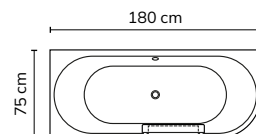

The bath's design is based on the **MONOLITH** model, giving it a clean and premium minimalist look with unique quality workmanship. **Removable door** with integrated strong neodymium magnet: the special seal is firmly seated before filling – after filling with water, it uses the water pressure to close and seal perfectly.