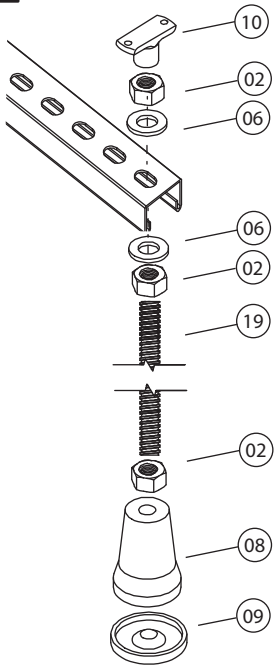

E

GLUE GLUE NOT INCLUDED

Glue

3x

F

G