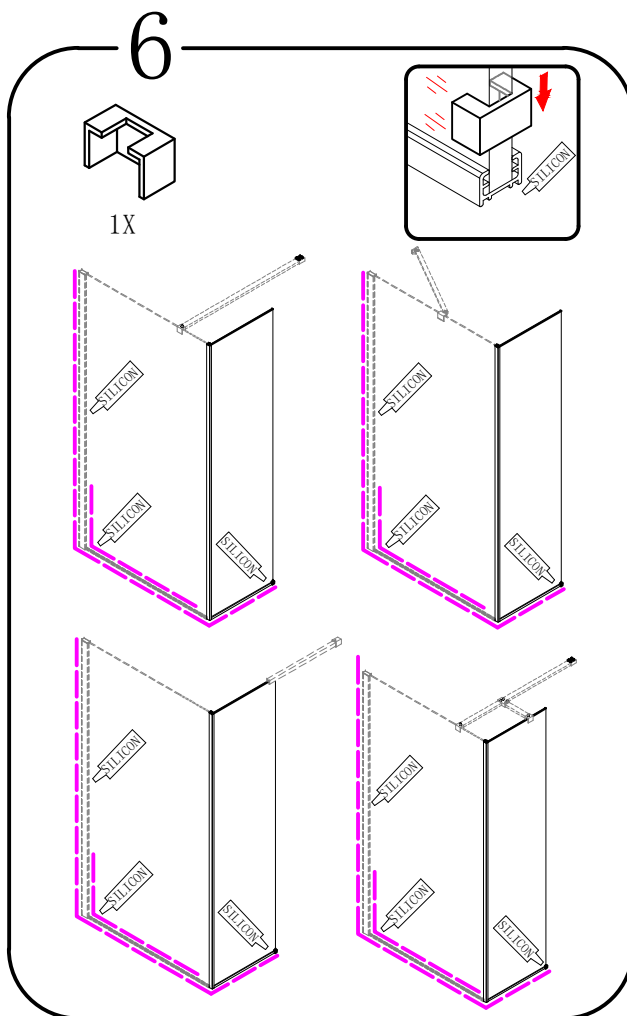

MODULAR SHOWER

MS2B-30L/40L/60L/80L/100L/120L

polysan 

Polysan s.r.o.
Nesměřice 52
285 22 Zruč nad Sázavou
Czech Republic
www.polysan.net

or

4b

4c

5

6

Polysan s.r.o.
Nesměřice 52
285 22 Zruč nad Sázavou
Czech Republic
www.polysan.net

EN 14428

Glass shower enclosure
cleaning efficiency: conforming
impact resistance: conforming
operating life: conforming