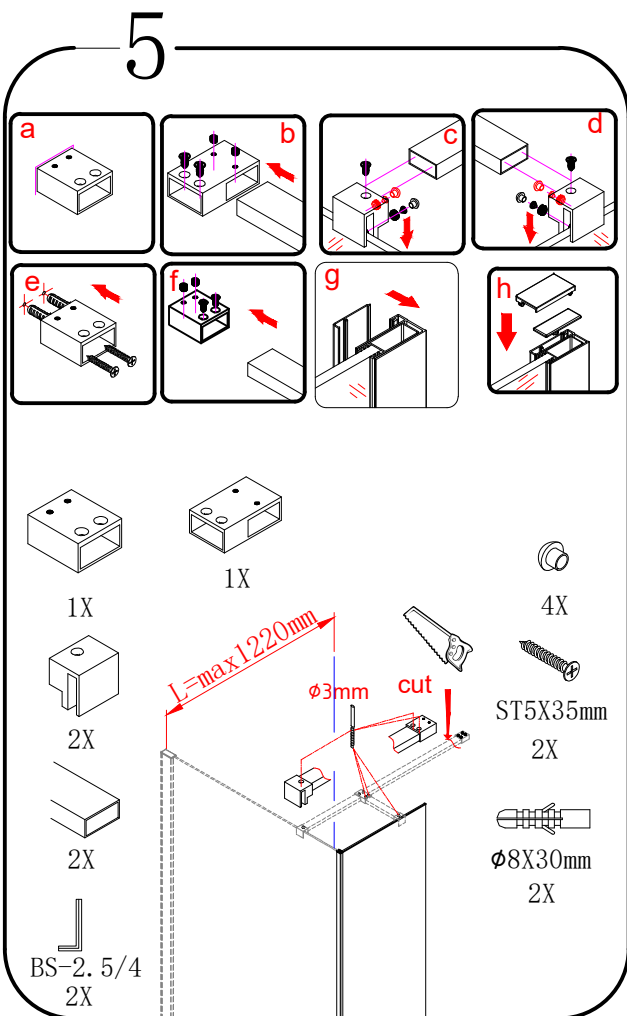

MODULAR SHOWER

MS2B-30L/40L/60L/80L/100L/120L

polysan 

Polysan s.r.o.
Nesměřice 52
285 22 Zruč nad Sázavou
Czech Republic
www.polysan.net

or

4b

4c

5

6

Polysan s.r.o.
Nesměřice 52
285 22 Zruč nad Sázavou
Czech Republic
www.polysan.net

EN 14428

Glass shower enclosure
cleaning efficiency: conforming
impact resistance: conforming
operating life: conforming