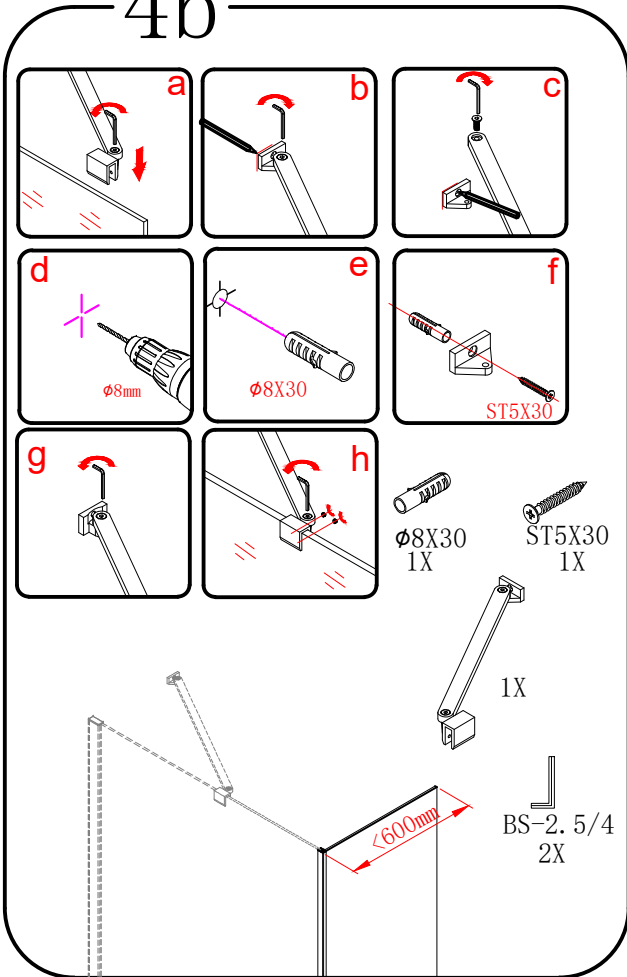

MODULAR SHOWER

MS2B-30L/40L/60L/80L/100L/120L

polysan 

Polysan s.r.o.
Nesměřice 52
285 22 Zruč nad Sázavou
Czech Republic
www.polysan.net

or

4b

4c

5

6

Polysan s.r.o.
Nesměřice 52
285 22 Zruč nad Sázavou
Czech Republic
www.polysan.net

EN 14428

Glass shower enclosure
cleaning efficiency: conforming
impact resistance: conforming
operating life: conforming