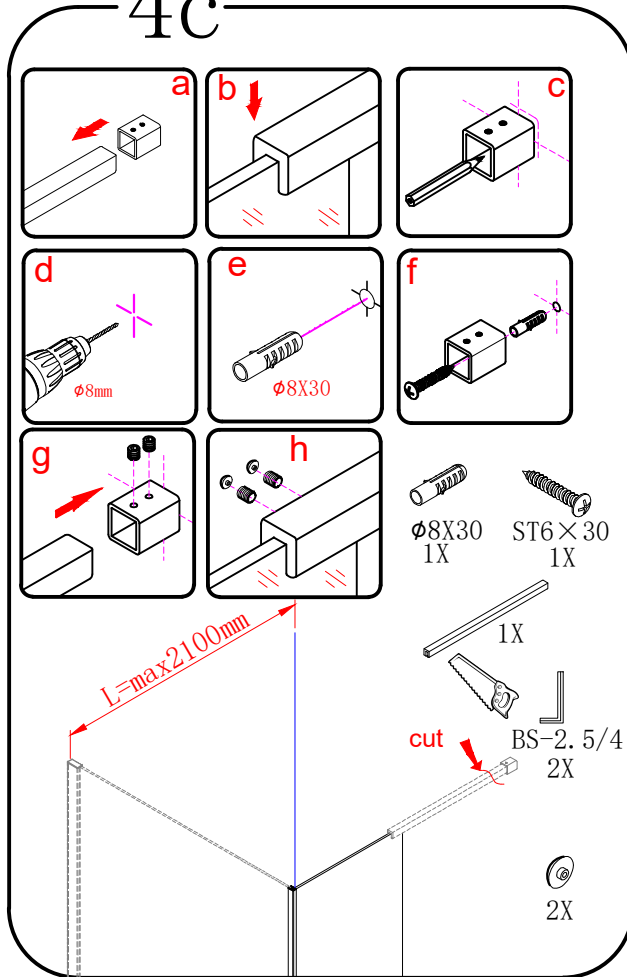

MODULAR SHOWER

MS2B-30L/40L/60L/80L/100L/120L

polysan 

Polysan s.r.o.
Nesměřice 52
285 22 Zruč nad Sázavou
Czech Republic
www.polysan.net

or

4b

4c

5

6

Polysan s.r.o.
Nesměřice 52
285 22 Zruč nad Sázavou
Czech Republic
www.polysan.net

EN 14428

Glass shower enclosure
cleaning efficiency: conforming
impact resistance: conforming
operating life: conforming