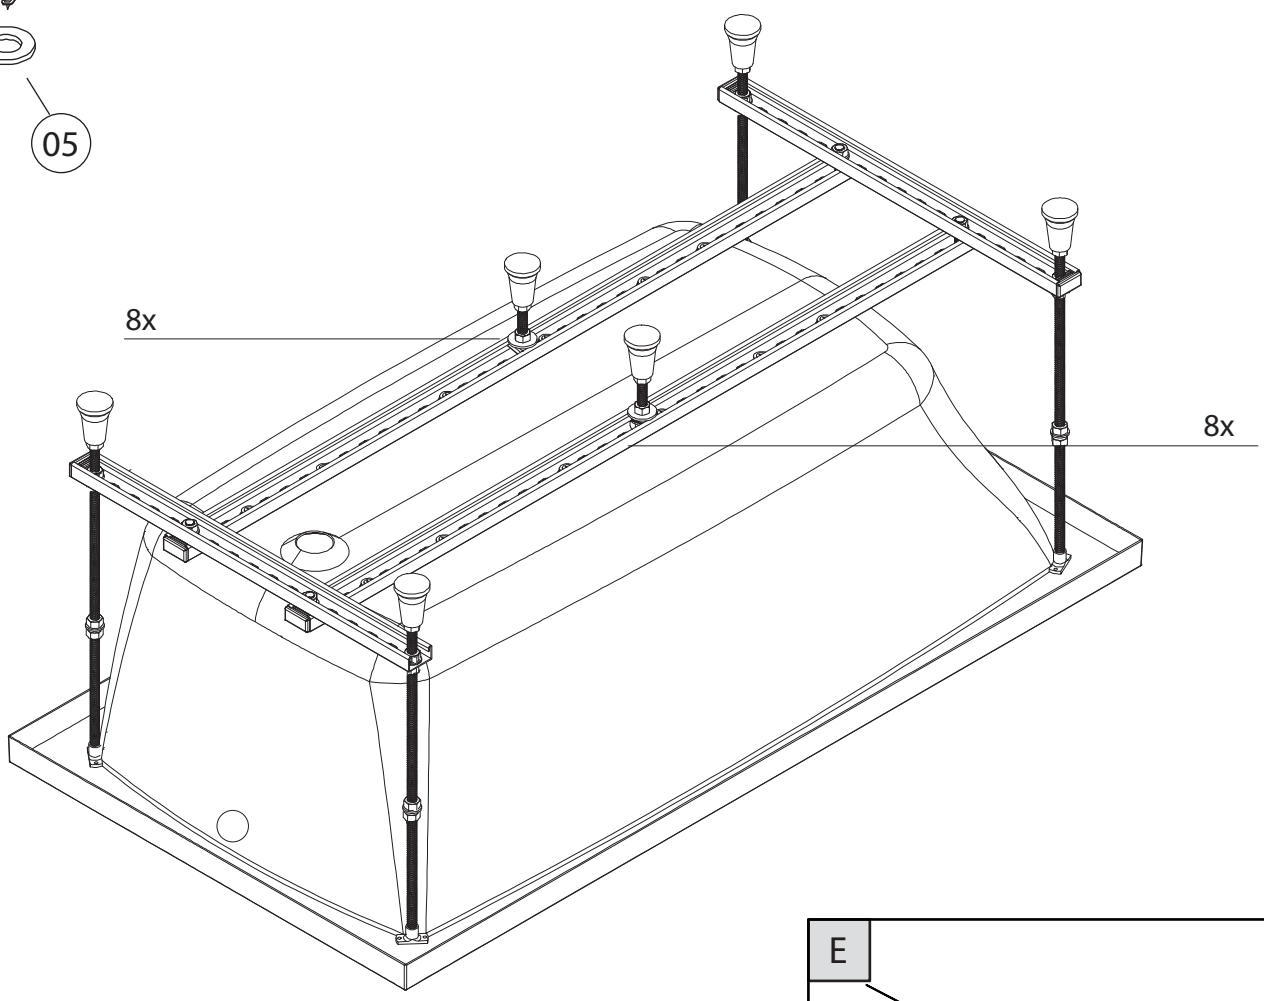

GLUE GLUE NOT INCLUDED

D

E