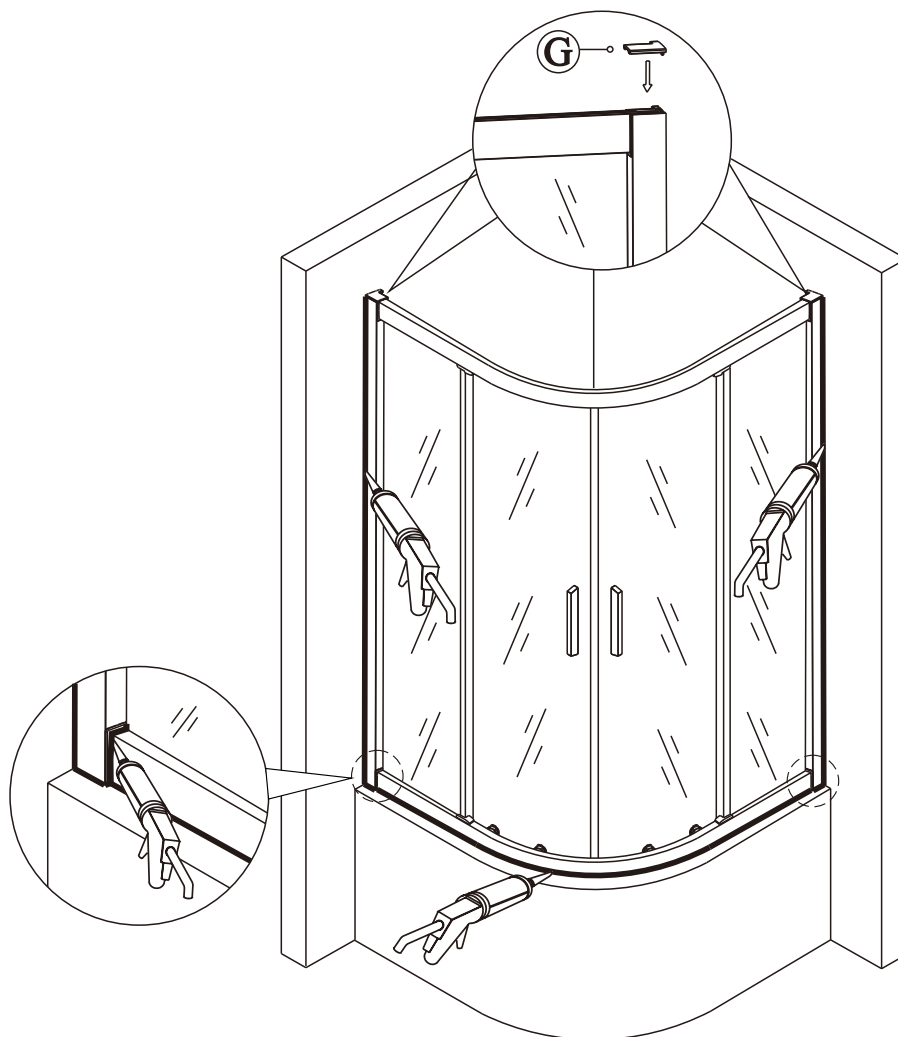

Polysan s.r.o.
Nesměřice 52
285 22 Zruč nad Sázavou
Czech Republic
www.polysan.cz

EN 14428

Glass shower enclosure
cleaning efficiency: conforming
impact resistance: conforming
operating life: conforming