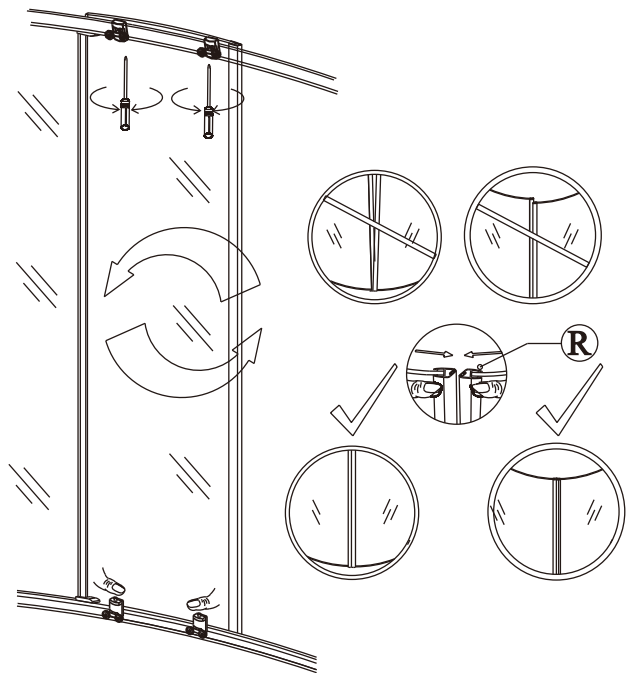

13

Polysan s.r.o.  
Nesměřice 52  
285 22 Zruč nad Sázavou  
Czech Republic  
www.polysan.cz

EN 14428

Glass shower enclosure  
cleaning efficiency: conforming  
impact resistance: conforming  
operating life: conforming