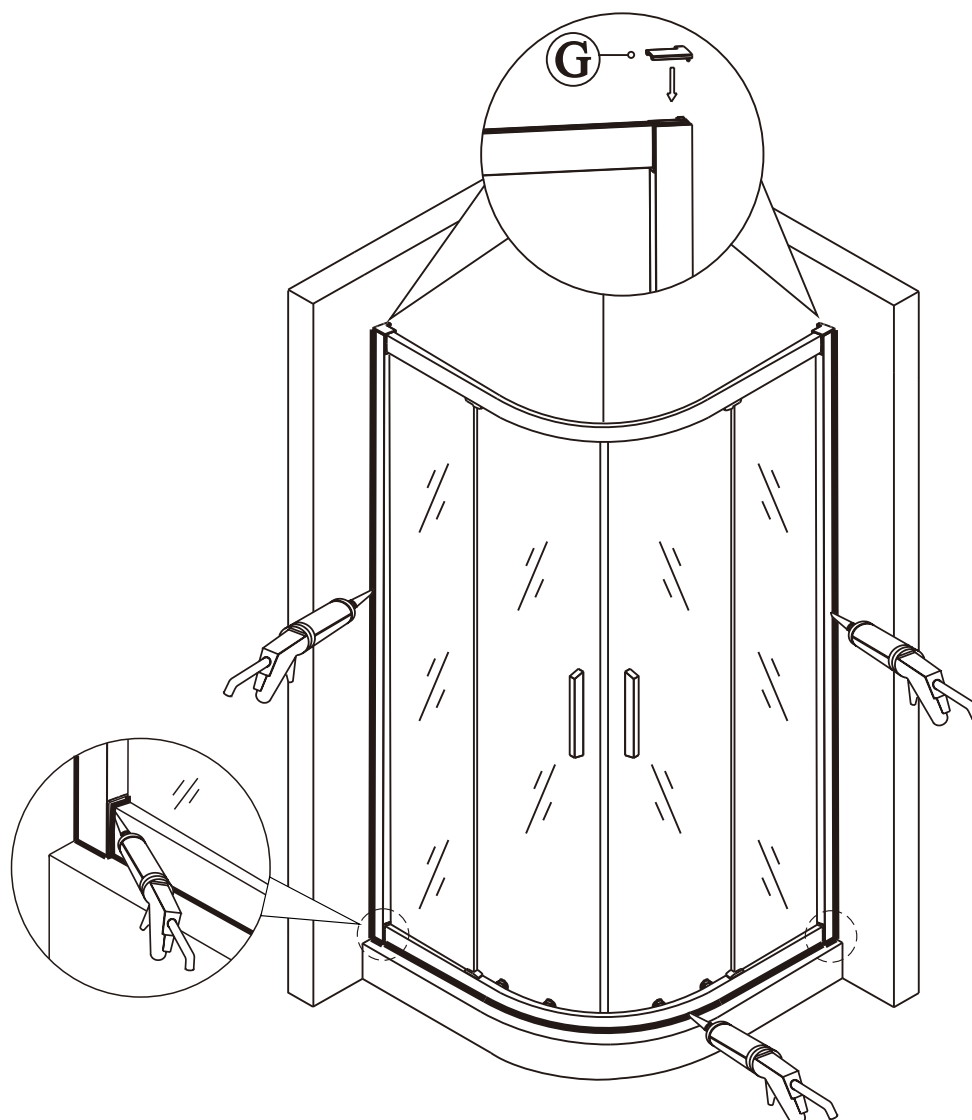

13

Polysan s.r.o.  
Nesměřice 52  
285 22 Zruč nad Sázavou  
Czech Republic  
www.polysan.cz

EN 14428

Glass shower enclosure  
cleaning efficiency: conforming  
impact resistance: conforming  
operating life: conforming