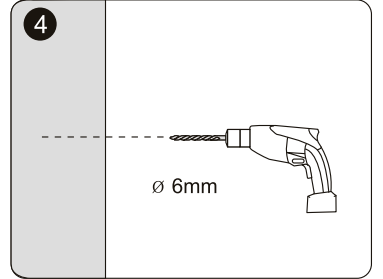

SILICONE
SILICONE

FORETS: 1/8", 3/16" ET 1/4"
*FORET À MAÇONNERIE
DRILL BITS: 1/8", 3/16" ET 1/4"
*MASONRY DRILL BIT

RUBAN À MESURER
MEASURING TAPE

ÉQUERRE
SET SQUARE

CRAYON
PENCIL

MAILLET
MALLET

A 01

SIZE	X,mm
800X1900	770~810
900X1900	870~910

NDGS03 X1

3 X1

<p>B1 X2</p>	<p>B2 X4</p> <p>ST4X8</p>	<p>B3 X1</p>	<p>B4 X1</p>
<p>B5 X1</p>	<p>B6 X4</p> <p>ST4X40</p>	<p>B7 X4</p> <p>ST4X40</p>	<p>B8 X1</p>

B₀₁

SIZE	X,mm	Y,mm
800X700X1900	780~820	680~700
800X750X1900	780~820	730~750
800X800X1900	780~820	780~800
800X900X1900	780~820	880~900
800X1000X1900	780~820	980~1000

SIZE	X,mm	Y,mm
900X700X1900	880~920	680~700
900X750X1900	880~920	730~750
900X800X1900	880~920	780~800
900X900X1900	880~920	880~900
900X1000X1900	880~920	980~1000

B₀₂

B 03

B 04

B

05

B

06