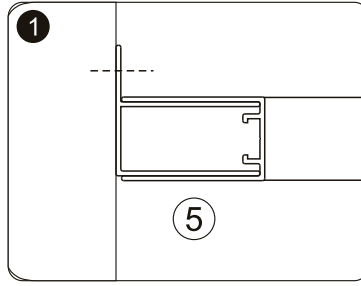

SILICONE
SILICONE

FORETS: 1/8", 3/16" ET 1/4"
*FORET À MAÇONNERIE
DRILL BITS: 1/8", 3/16" ET 1/4"
*MASONRY DRILL BIT

RUBAN À MESURER
MEASURING TAPE

ÉQUERRE
SET SQUARE

CRAYON
PENCIL

MAILLET
MALLET

A 01

SIZE	X,mm
800X1900	770~810
900X1900	870~910

NDGS03 X1

3 X1

<p>B1 X2</p>	<p>B2 X4</p> <p>ST4X8</p>	<p>B3 X1</p>	<p>B4 X1</p>
<p>B5 X1</p>	<p>B6 X4</p> <p>ST4X40</p>	<p>B7 X4</p> <p>ST4X40</p>	<p>B8 X1</p>

B₀₁

SIZE	X,mm	Y,mm
800X700X1900	780~820	680~700
800X750X1900	780~820	730~750
800X800X1900	780~820	780~800
800X900X1900	780~820	880~900
800X1000X1900	780~820	980~1000

SIZE	X,mm	Y,mm
900X700X1900	880~920	680~700
900X750X1900	880~920	730~750
900X800X1900	880~920	780~800
900X900X1900	880~920	880~900
900X1000X1900	880~920	980~1000

B₀₂

B 03

B 04

B

05

B

06