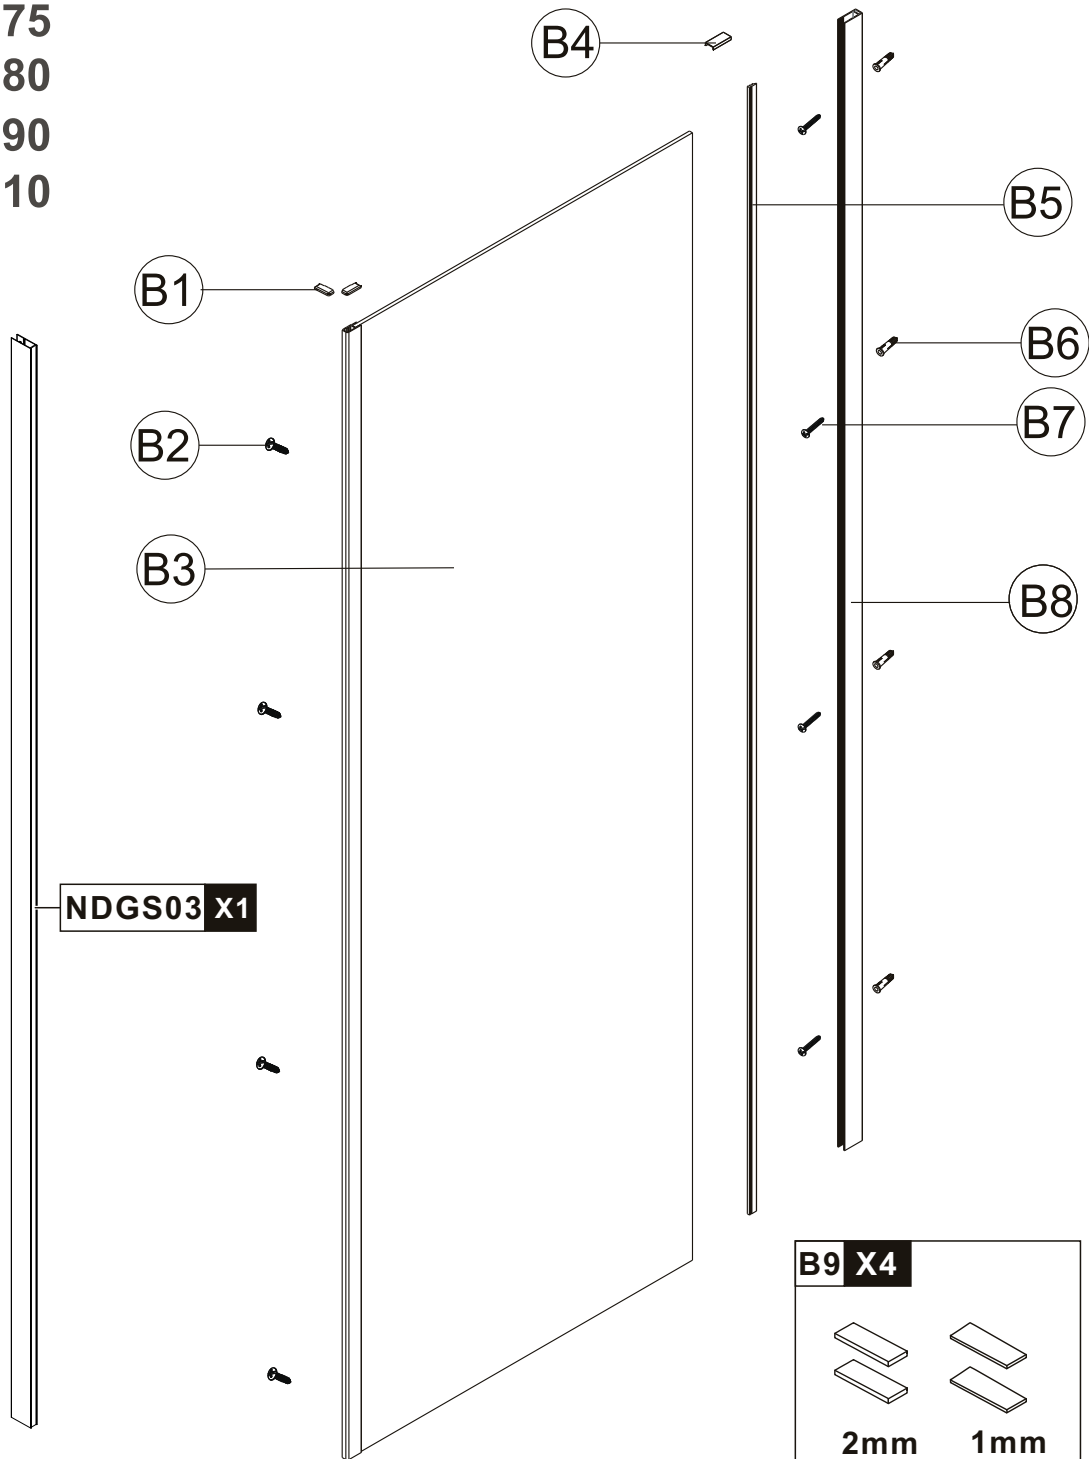

SILICONE
SILICONE

FORETS: 1/8", 3/16" ET 1/4"
*FORET À MAÇONNERIE
DRILL BITS: 1/8", 3/16" ET 1/4"
*MASONRY DRILL BIT

RUBAN À MESURER
MEASURING TAPE

ÉQUERRE
SET SQUARE

CRAYON
PENCIL

MAILLET
MALLET

A 01

SIZE	X,mm
800X1900	770~810
900X1900	870~910

A 02

A 03

A 04

A 05

A 06

- GS3370, GS4370
- GS3375, GS4375
- GS3380, GS4380
- GS3390, GS4390
- GS3310, GS4310

B9 X4

2mm 1mm

NDGS03 X1

3 X1

<p>B1 X2</p>	<p>B2 X4</p> <p>ST4X8</p>	<p>B3 X1</p>	<p>B4 X1</p>
<p>B5 X1</p>	<p>B6 X4</p> <p>ST4X40</p>	<p>B7 X4</p> <p>ST4X40</p>	<p>B8 X1</p>

B₀₁

SIZE	X,mm	Y,mm
800X700X1900	780~820	680~700
800X750X1900	780~820	730~750
800X800X1900	780~820	780~800
800X900X1900	780~820	880~900
800X1000X1900	780~820	980~1000

SIZE	X,mm	Y,mm
900X700X1900	880~920	680~700
900X750X1900	880~920	730~750
900X800X1900	880~920	780~800
900X900X1900	880~920	880~900
900X1000X1900	880~920	980~1000

B₀₂

B 03

B 04

B

05

B

06