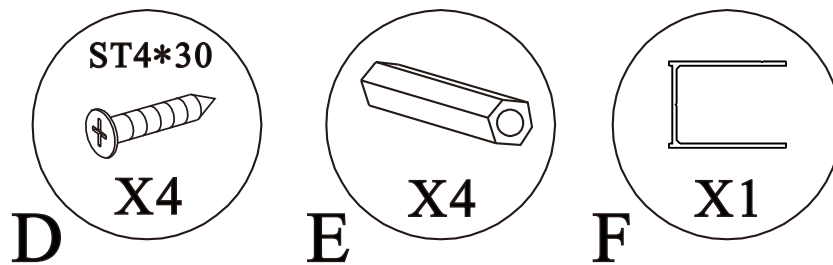

The following components are packed in another products which would be matched with this product.