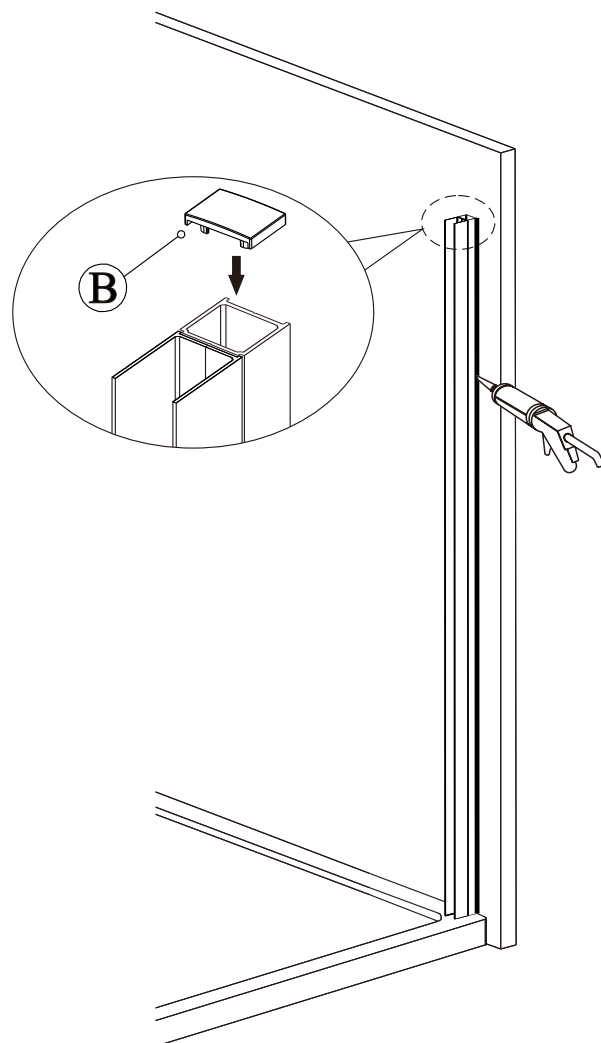

ZOOM

ZL920, ZL920B

polysan 

Polysan s.r.o.
Nesměřice 52
285 22 Zruč nad Sázavou
www.polysan.cz

The following components are packed in another products which would be matched with this product.

1.

a

b

c

2.

Polysan s.r.o.
Nesměřice 52
285 22 Zruč nad Sázavou
Czech Republic
www.polysan.cz

EN 14428

Glass shower enclosure
cleaning efficiency: conforming
impact resistance: conforming
operating life: conforming