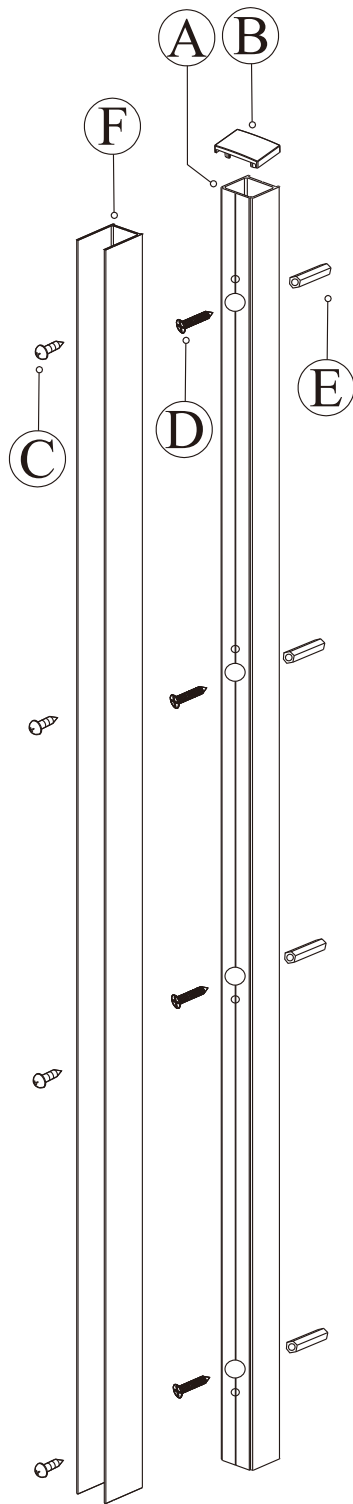

ZOOM

ZL920, ZL920B

polysan 

Polysan s.r.o.
Nesměřice 52
285 22 Zruč nad Sázavou
www.polysan.cz

The following components are packed in another products which would be matched with this product.

1.

a

b

c

2.

Polysan s.r.o.
Nesměřice 52
285 22 Zruč nad Sázavou
Czech Republic
www.polysan.cz

EN 14428

Glass shower enclosure
cleaning efficiency: conforming
impact resistance: conforming
operating life: conforming