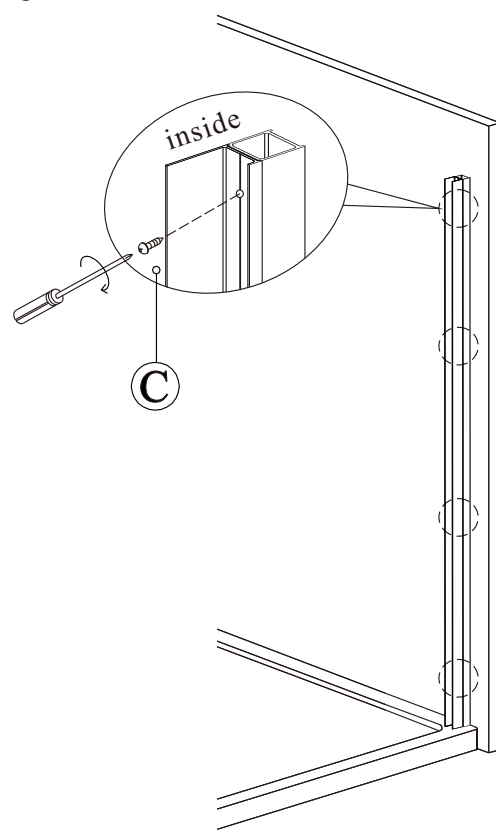

c

2.

Polysan s.r.o.
Nesměřice 52
285 22 Zruč nad Sázavou
Czech Republic
www.polysan.cz

EN 14428

Glass shower enclosure
cleaning efficiency: conforming
impact resistance: conforming
operating life: conforming