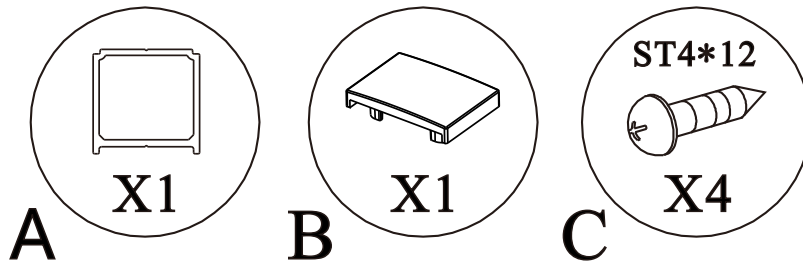

The following components are packed in another products which would be matched with this product.