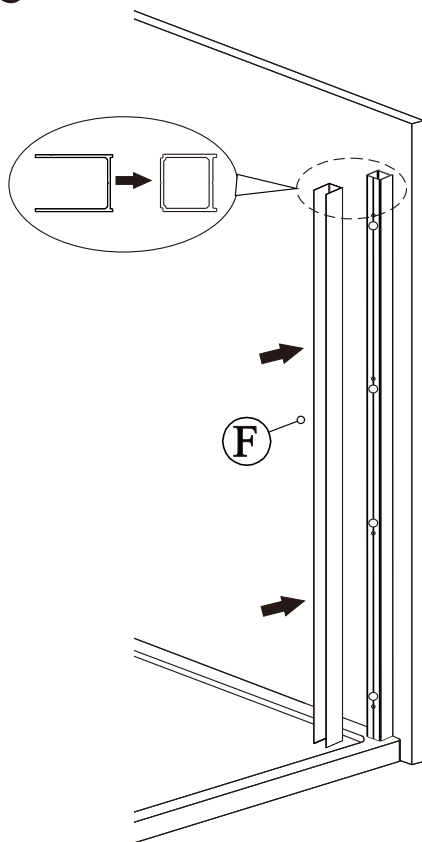

ZOOM

ZL920, ZL920B

polysan 

Polysan s.r.o.
Nesměřice 52
285 22 Zruč nad Sázavou
www.polysan.cz

The following components are packed in another products which would be matched with this product.

1.

a

b

c

2.

Polysan s.r.o.
Nesměřice 52
285 22 Zruč nad Sázavou
Czech Republic
www.polysan.cz

EN 14428

Glass shower enclosure
cleaning efficiency: conforming
impact resistance: conforming
operating life: conforming