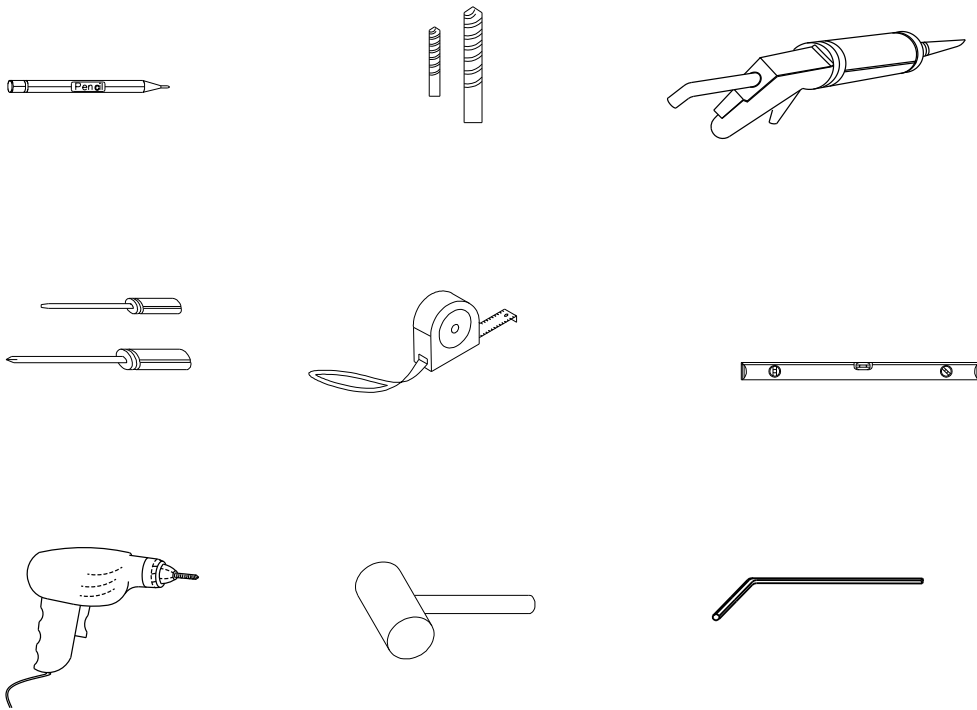

The following components are packed in another products which would be matched with this product.