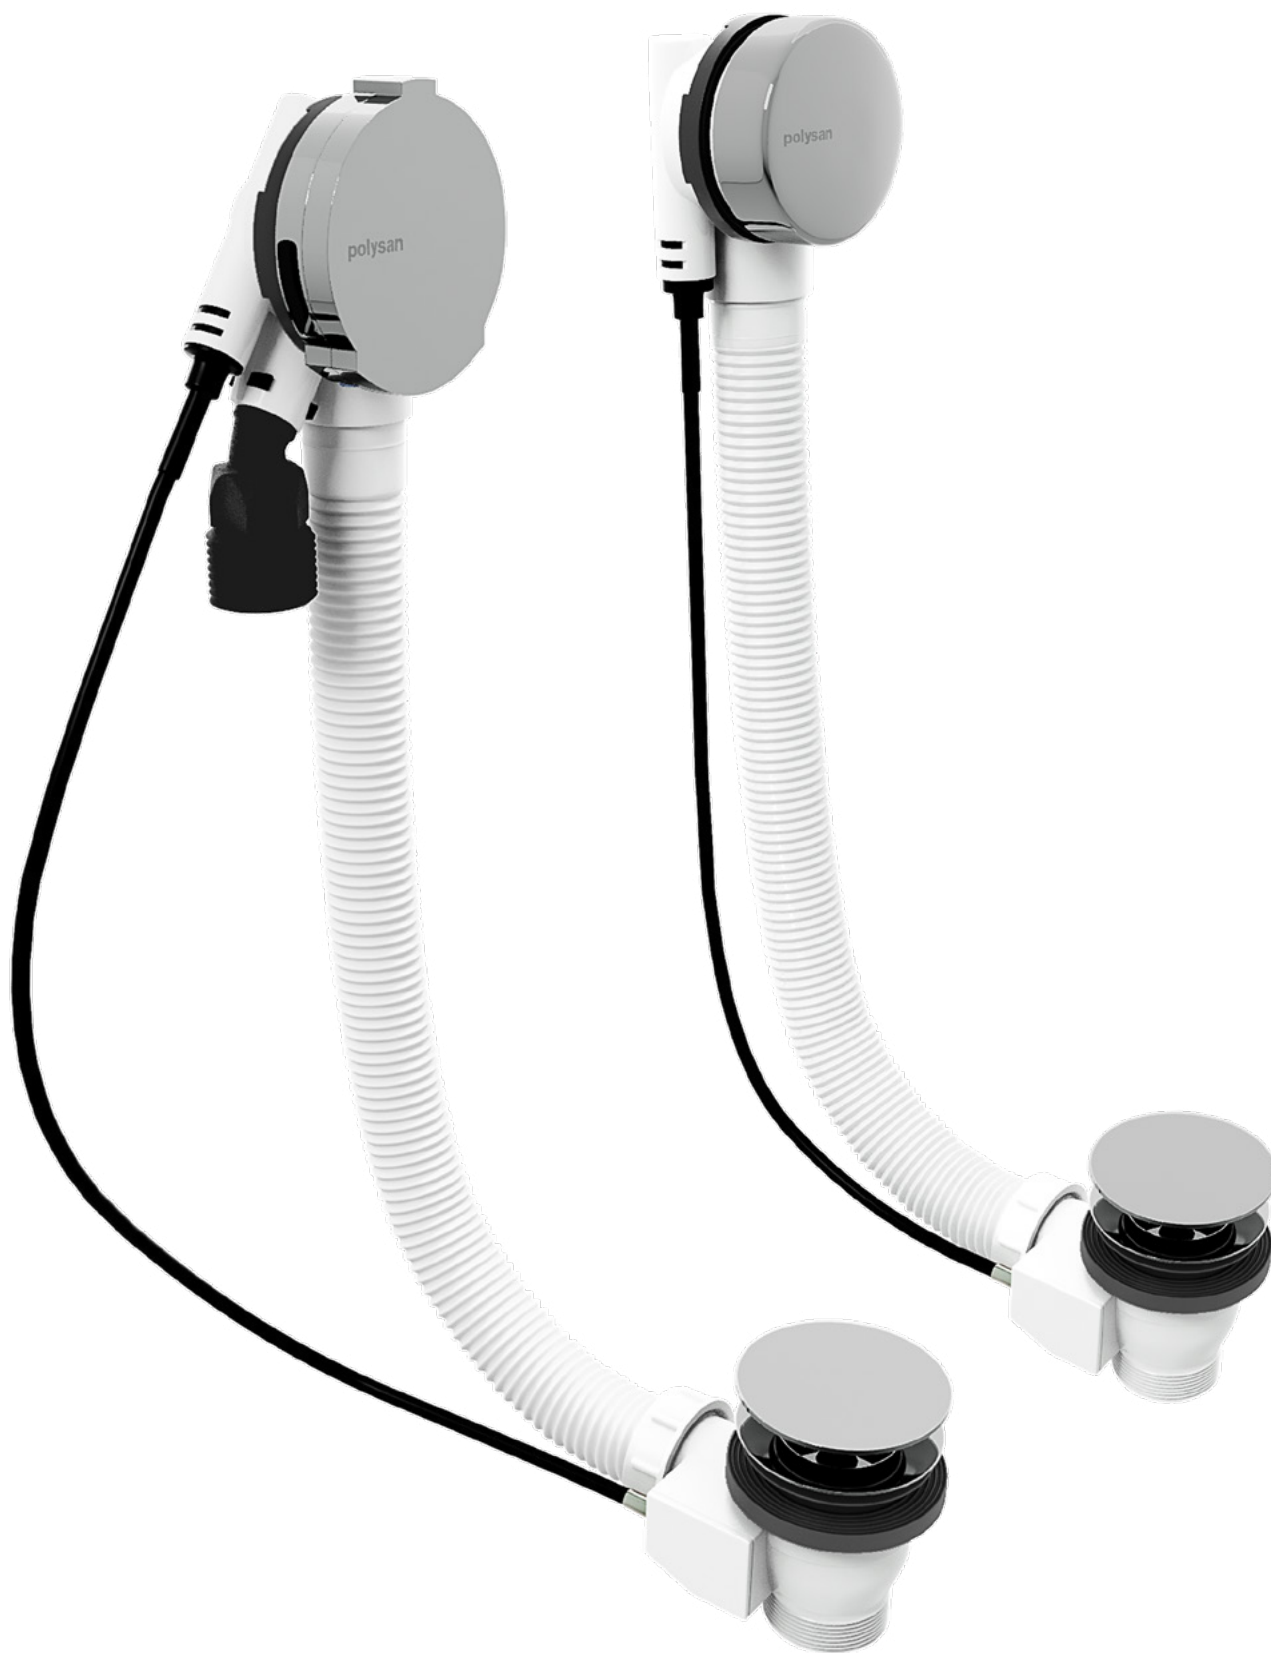

Installation instructions

Bath set for standard bathtub

polysan 

ADJUSTABLE AERATOR

**BATH SET WITH
OVERFLOW FILLING**

- 71851.XX
- 71853.XX
- 71855.XX
- 71857.XX

**BATH SET WITHOUT
OVERFLOW FILLING**

- 71850.XX
- 71852.XX
- 71854.XX
- 71856.XX

**BATH SET WITHOUT
OVERFLOW FILLING**

71850.XX
71852.XX
71854.XX
71856.XX

**BATH SET WITH
OVERFLOW FILLING**

71851.XX
71853.XX
71855.XX
71857.XX