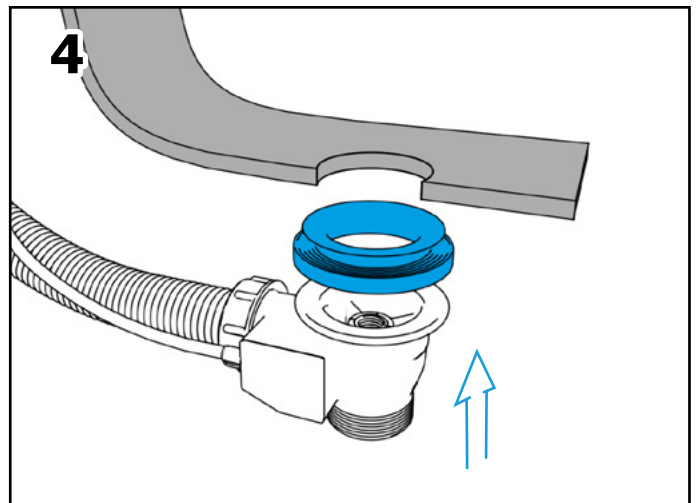

Installation instructions

Bath set for standard bathtub

polysan 

ADJUSTABLE AERATOR

**BATH SET WITH
OVERFLOW FILLING**

- 71851.XX
- 71853.XX
- 71855.XX
- 71857.XX

**BATH SET WITHOUT
OVERFLOW FILLING**

- 71850.XX
- 71852.XX
- 71854.XX
- 71856.XX

**BATH SET WITHOUT
OVERFLOW FILLING**

71850.XX
71852.XX
71854.XX
71856.XX

**BATH SET WITH
OVERFLOW FILLING**

71851.XX
71853.XX
71855.XX
71857.XX