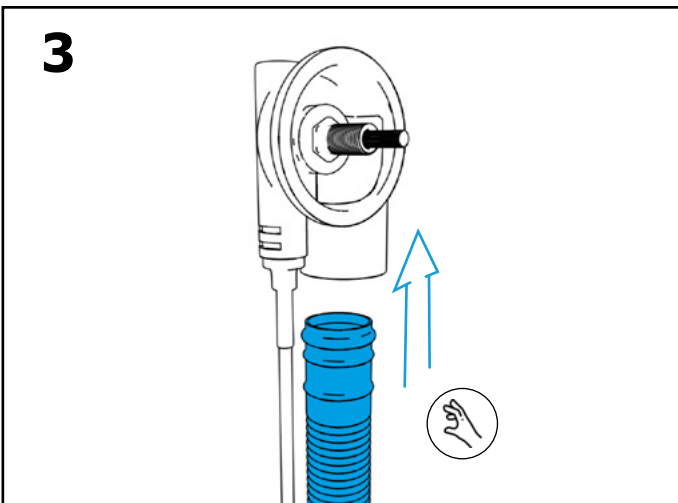

Installation instructions

Bath set for standard bathtub

polysan 

ADJUSTABLE AERATOR

**BATH SET WITH
OVERFLOW FILLING**

- 71851.XX
- 71853.XX
- 71855.XX
- 71857.XX

**BATH SET WITHOUT
OVERFLOW FILLING**

- 71850.XX
- 71852.XX
- 71854.XX
- 71856.XX

**BATH SET WITHOUT
OVERFLOW FILLING**

71850.XX
71852.XX
71854.XX
71856.XX

**BATH SET WITH
OVERFLOW FILLING**

71851.XX
71853.XX
71855.XX
71857.XX