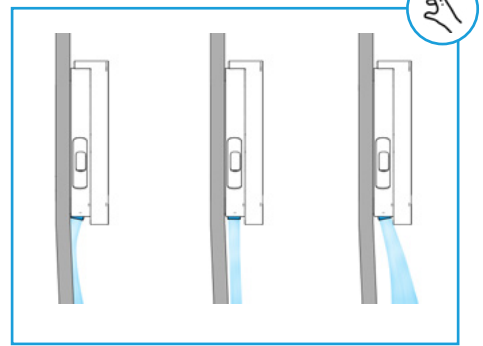

Installation instructions

Bath set for standard bathtub

polysan 

ADJUSTABLE AERATOR

**BATH SET WITH
OVERFLOW FILLING**

- 71851.XX
- 71853.XX
- 71855.XX
- 71857.XX

**BATH SET WITHOUT
OVERFLOW FILLING**

- 71850.XX
- 71852.XX
- 71854.XX
- 71856.XX