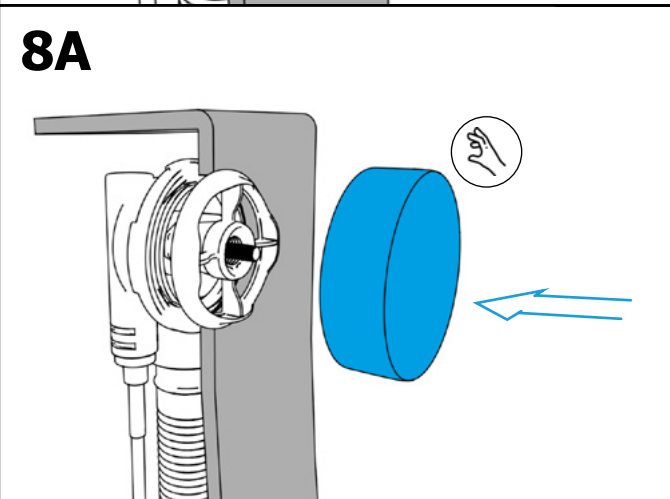

Installation instructions

Bath set for standard bathtub

polysan 

ADJUSTABLE AERATOR

**BATH SET WITH
OVERFLOW FILLING**

- 71851.XX
- 71853.XX
- 71855.XX
- 71857.XX

**BATH SET WITHOUT
OVERFLOW FILLING**

- 71850.XX
- 71852.XX
- 71854.XX
- 71856.XX

**BATH SET WITHOUT
OVERFLOW FILLING**

71850.XX
71852.XX
71854.XX
71856.XX

**BATH SET WITH
OVERFLOW FILLING**

71851.XX
71853.XX
71855.XX
71857.XX