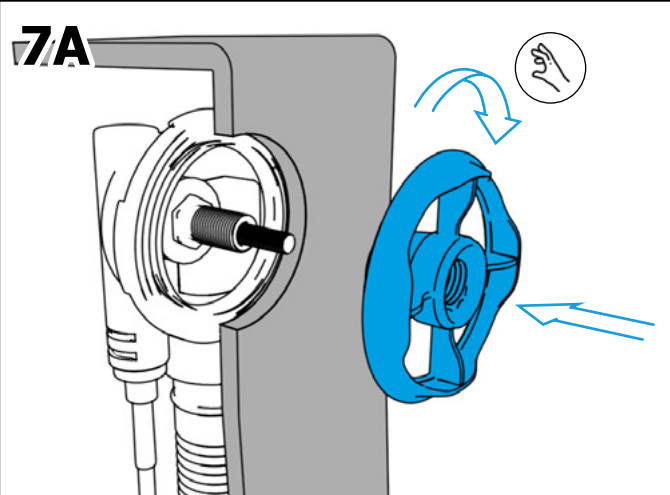

**BATH SET WITHOUT
OVERFLOW FILLING**

71850.XX
71852.XX
71854.XX
71856.XX