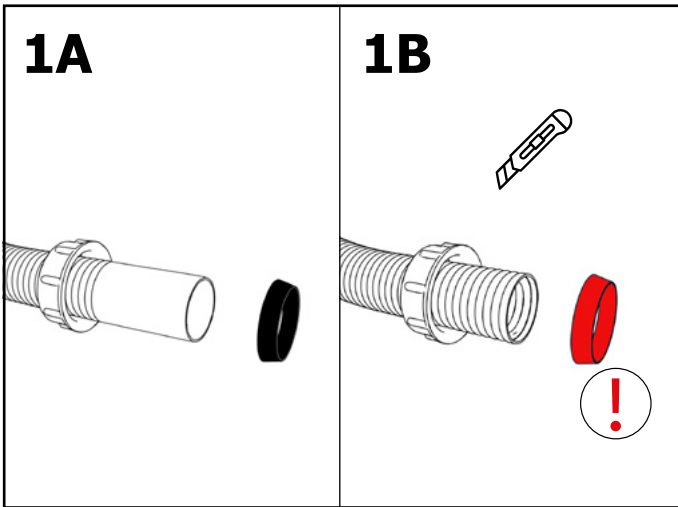

Installation instructions

Bath set for standard bathtub

polysan 

ADJUSTABLE AERATOR

**BATH SET WITH
OVERFLOW FILLING**

- 71851.XX
- 71853.XX
- 71855.XX
- 71857.XX

**BATH SET WITHOUT
OVERFLOW FILLING**

- 71850.XX
- 71852.XX
- 71854.XX
- 71856.XX

**BATH SET WITHOUT
OVERFLOW FILLING**

71850.XX
71852.XX
71854.XX
71856.XX

**BATH SET WITH
OVERFLOW FILLING**

71851.XX
71853.XX
71855.XX
71857.XX