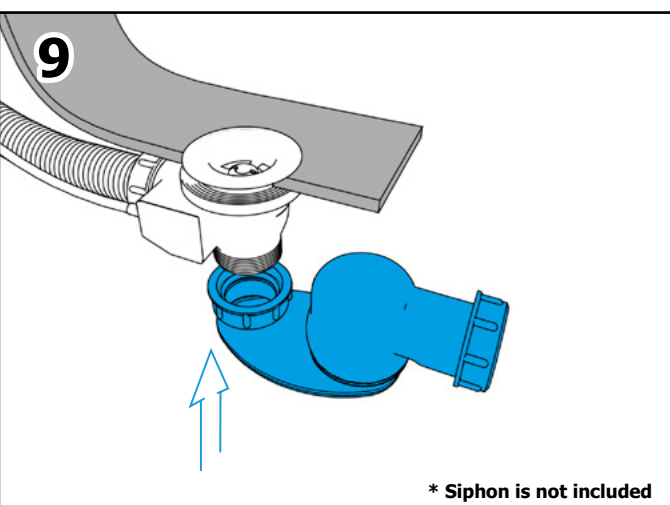

Installation instructions

Bath set for standard bathtub

polysan 

ADJUSTABLE AERATOR

**BATH SET WITH
OVERFLOW FILLING**

- 71851.XX
- 71853.XX
- 71855.XX
- 71857.XX

**BATH SET WITHOUT
OVERFLOW FILLING**

- 71850.XX
- 71852.XX
- 71854.XX
- 71856.XX

**BATH SET WITHOUT
OVERFLOW FILLING**

71850.XX
71852.XX
71854.XX
71856.XX

**BATH SET WITH
OVERFLOW FILLING**

71851.XX
71853.XX
71855.XX
71857.XX