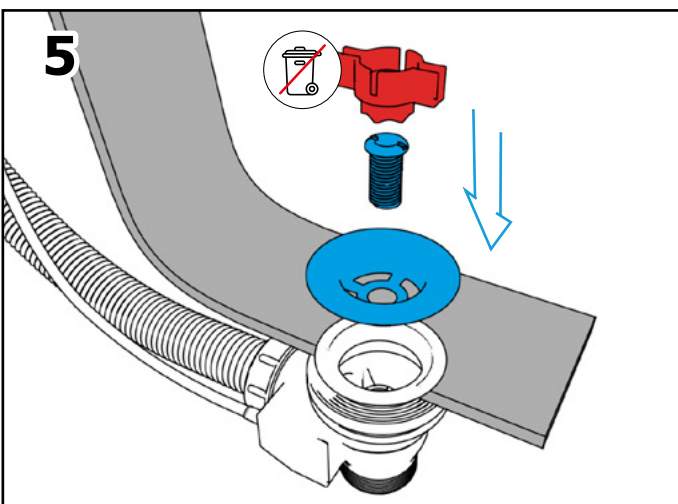

Installation instructions

Bath set for standard bathtub

polysan 

ADJUSTABLE AERATOR

**BATH SET WITH
OVERFLOW FILLING**

- 71851.XX
- 71853.XX
- 71855.XX
- 71857.XX

**BATH SET WITHOUT
OVERFLOW FILLING**

- 71850.XX
- 71852.XX
- 71854.XX
- 71856.XX

**BATH SET WITHOUT
OVERFLOW FILLING**

71850.XX
71852.XX
71854.XX
71856.XX

**BATH SET WITH
OVERFLOW FILLING**

71851.XX
71853.XX
71855.XX
71857.XX