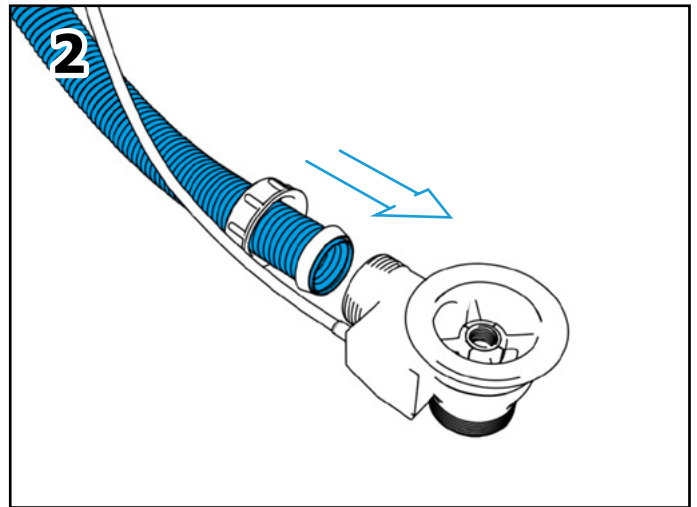

Installation instructions

Bath set for standard bathtub

polysan 

ADJUSTABLE AERATOR

**BATH SET WITH
OVERFLOW FILLING**

- 71851.XX
- 71853.XX
- 71855.XX
- 71857.XX

**BATH SET WITHOUT
OVERFLOW FILLING**

- 71850.XX
- 71852.XX
- 71854.XX
- 71856.XX

**BATH SET WITHOUT
OVERFLOW FILLING**

71850.XX
71852.XX
71854.XX
71856.XX

**BATH SET WITH
OVERFLOW FILLING**

71851.XX
71853.XX
71855.XX
71857.XX