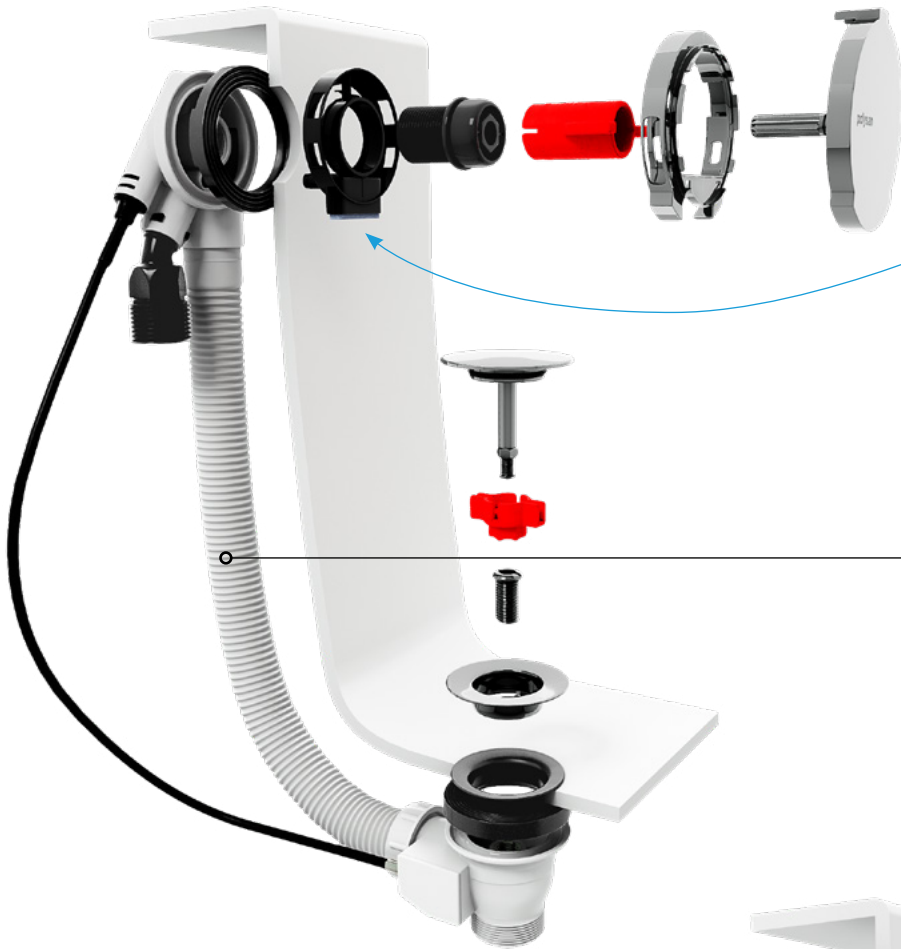

Installation instructions

Bath set for standard bathtub

polysan 

ADJUSTABLE AERATOR

**BATH SET WITH
OVERFLOW FILLING**

- 71851.XX
- 71853.XX
- 71855.XX
- 71857.XX

**BATH SET WITHOUT
OVERFLOW FILLING**

- 71850.XX
- 71852.XX
- 71854.XX
- 71856.XX

**BATH SET WITHOUT
OVERFLOW FILLING**

71850.XX
71852.XX
71854.XX
71856.XX

**BATH SET WITH
OVERFLOW FILLING**

71851.XX
71853.XX
71855.XX
71857.XX