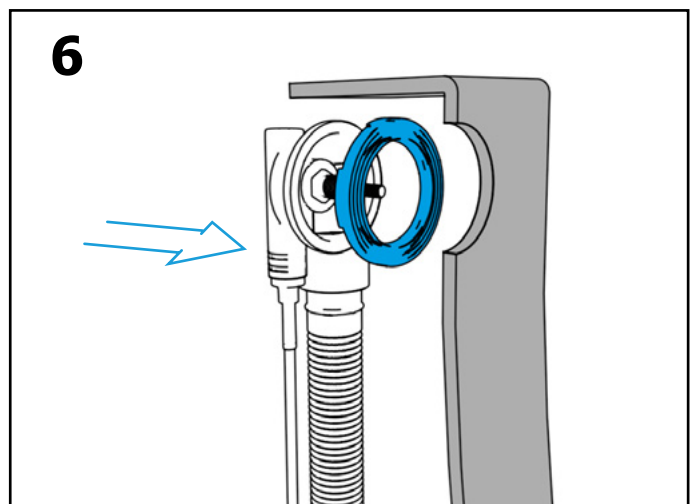

Installation instructions

Bath set for standard bathtub

polysan 

ADJUSTABLE AERATOR

**BATH SET WITH
OVERFLOW FILLING**

- 71851.XX
- 71853.XX
- 71855.XX
- 71857.XX

**BATH SET WITHOUT
OVERFLOW FILLING**

- 71850.XX
- 71852.XX
- 71854.XX
- 71856.XX

**BATH SET WITHOUT
OVERFLOW FILLING**

71850.XX
71852.XX
71854.XX
71856.XX

**BATH SET WITH
OVERFLOW FILLING**

71851.XX
71853.XX
71855.XX
71857.XX