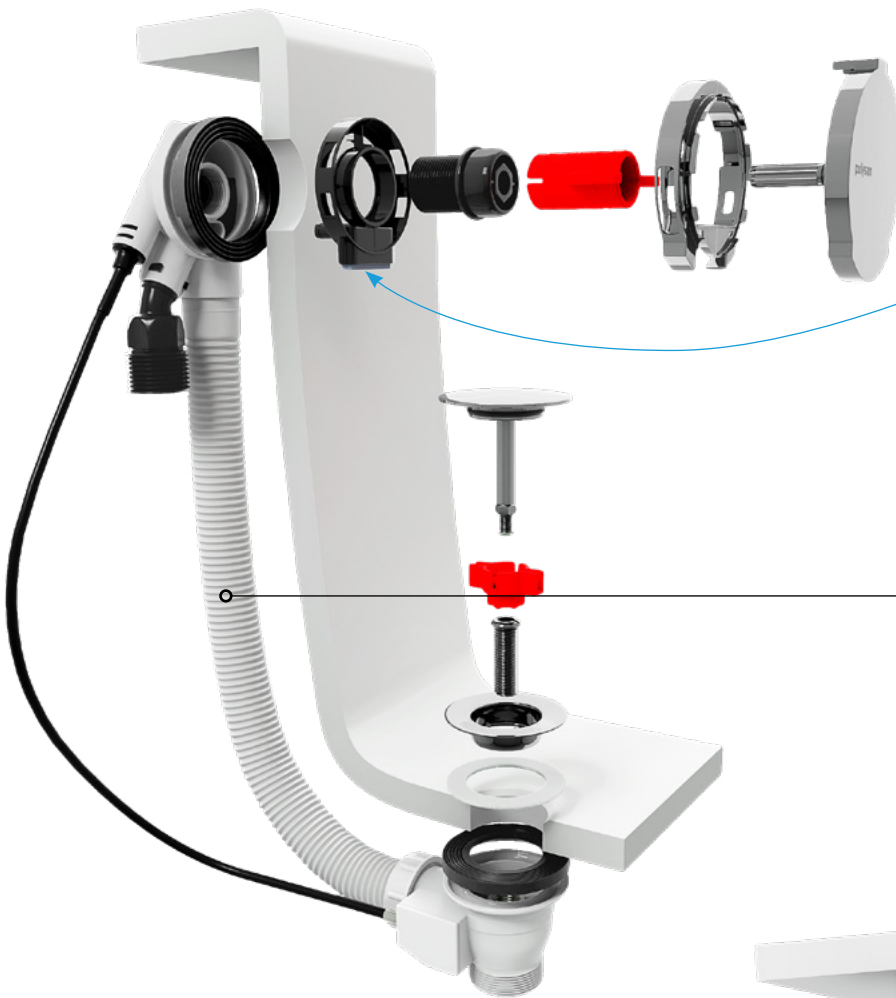

Installation instructions

Bath set for marble bathtub

polysan 

ADJUSTABLE AERATOR

**BATH SET WITH
OVERFLOW FILLING**

11052
11052.10
11052.21

**BATH SET WITHOUT
OVERFLOW FILLING**

11042
11042.10
11042.21

**BATH SET WITHOUT
OVERFLOW FILLING**

11042
11042.10
11042.21

**BATH SET WITH
OVERFLOW FILLING**

11052
11052.10
11052.21