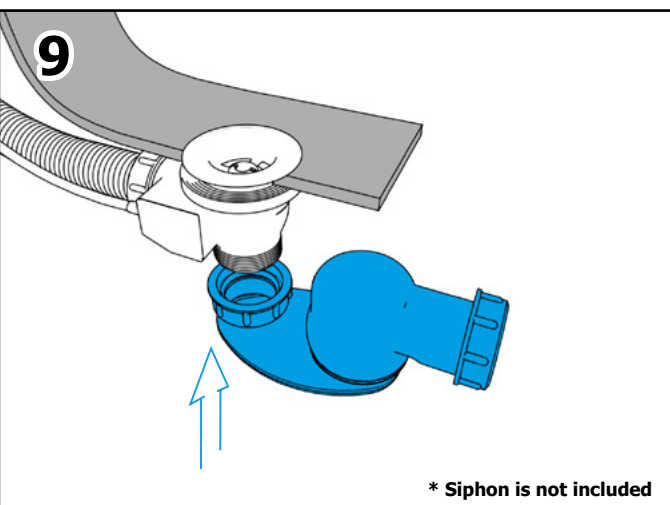

Installation instructions

Bath set for marble bathtub

polysan 

ADJUSTABLE AERATOR

**BATH SET WITH
OVERFLOW FILLING**

11052
11052.10
11052.21

**BATH SET WITHOUT
OVERFLOW FILLING**

11042
11042.10
11042.21

**BATH SET WITHOUT
OVERFLOW FILLING**

11042
11042.10
11042.21

**BATH SET WITH
OVERFLOW FILLING**

11052
11052.10
11052.21