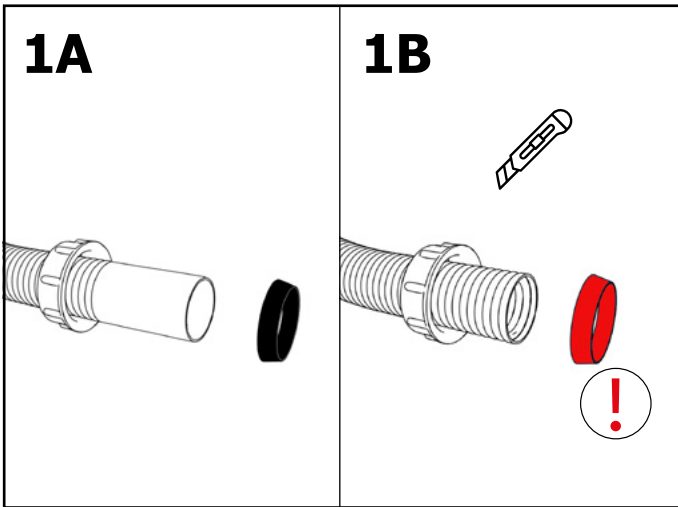

Installation instructions

Bath set for marble bathtub

polysan 

ADJUSTABLE AERATOR

**BATH SET WITH
OVERFLOW FILLING**

11052
11052.10
11052.21

**BATH SET WITHOUT
OVERFLOW FILLING**

11042
11042.10
11042.21

**BATH SET WITHOUT
OVERFLOW FILLING**

11042
11042.10
11042.21

**BATH SET WITH
OVERFLOW FILLING**

11052
11052.10
11052.21