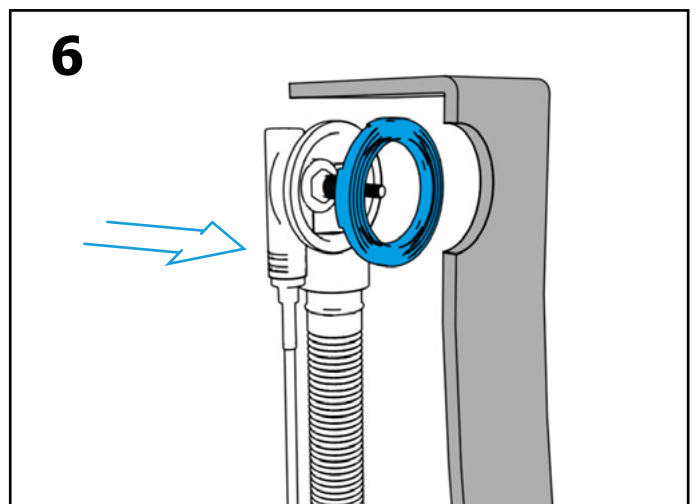

Installation instructions

Bath set for marble bathtub

polysan 

ADJUSTABLE AERATOR

**BATH SET WITH
OVERFLOW FILLING**

11052
11052.10
11052.21

**BATH SET WITHOUT
OVERFLOW FILLING**

11042
11042.10
11042.21

**BATH SET WITHOUT
OVERFLOW FILLING**

11042
11042.10
11042.21

**BATH SET WITH
OVERFLOW FILLING**

11052
11052.10
11052.21