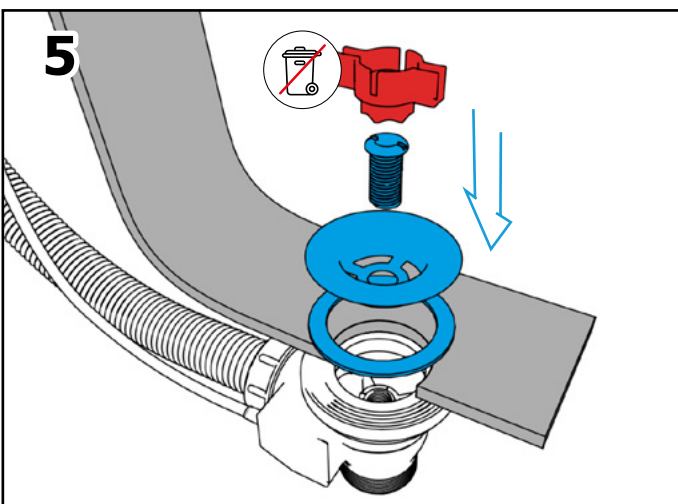

Installation instructions

Bath set for marble bathtub

polysan 

ADJUSTABLE AERATOR

**BATH SET WITH
OVERFLOW FILLING**

11052
11052.10
11052.21

**BATH SET WITHOUT
OVERFLOW FILLING**

11042
11042.10
11042.21

**BATH SET WITHOUT
OVERFLOW FILLING**

11042
11042.10
11042.21

**BATH SET WITH
OVERFLOW FILLING**

11052
11052.10
11052.21