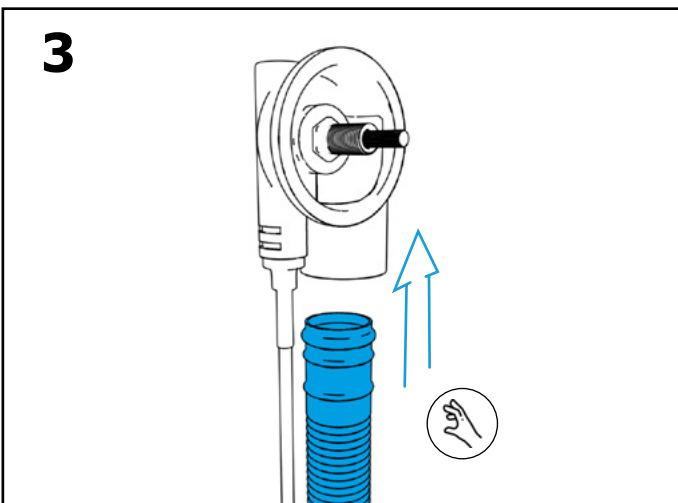

Installation instructions

Bath set for marble bathtub

polysan 

ADJUSTABLE AERATOR

**BATH SET WITH
OVERFLOW FILLING**

11052
11052.10
11052.21

**BATH SET WITHOUT
OVERFLOW FILLING**

11042
11042.10
11042.21

**BATH SET WITHOUT
OVERFLOW FILLING**

11042
11042.10
11042.21

**BATH SET WITH
OVERFLOW FILLING**

11052
11052.10
11052.21