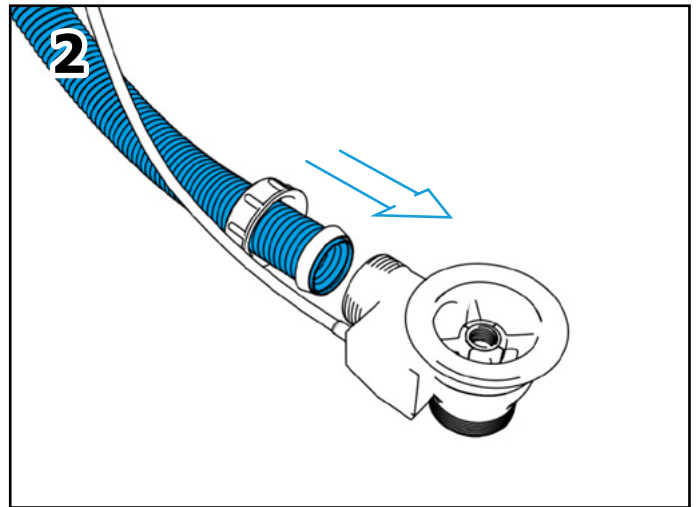

Installation instructions

Bath set for marble bathtub

polysan 

ADJUSTABLE AERATOR

**BATH SET WITH
OVERFLOW FILLING**

11052
11052.10
11052.21

**BATH SET WITHOUT
OVERFLOW FILLING**

11042
11042.10
11042.21

**BATH SET WITHOUT
OVERFLOW FILLING**

11042
11042.10
11042.21

**BATH SET WITH
OVERFLOW FILLING**

11052
11052.10
11052.21