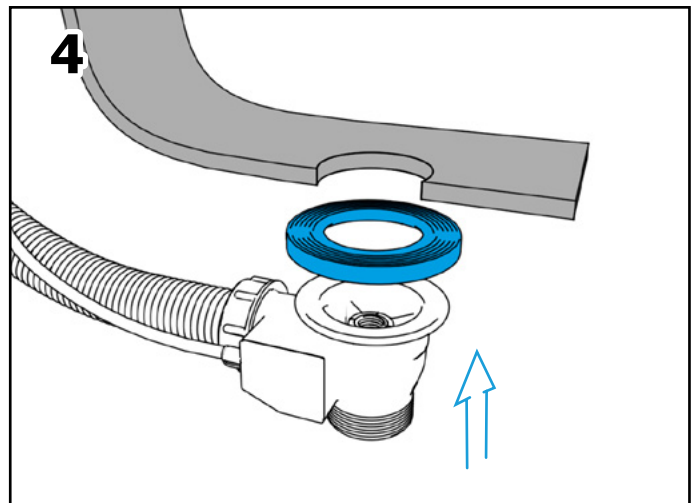

Installation instructions

Bath set for marble bathtub

polysan 

ADJUSTABLE AERATOR

**BATH SET WITH
OVERFLOW FILLING**

11052
11052.10
11052.21

**BATH SET WITHOUT
OVERFLOW FILLING**

11042
11042.10
11042.21

**BATH SET WITHOUT
OVERFLOW FILLING**

11042
11042.10
11042.21

**BATH SET WITH
OVERFLOW FILLING**

11052
11052.10
11052.21