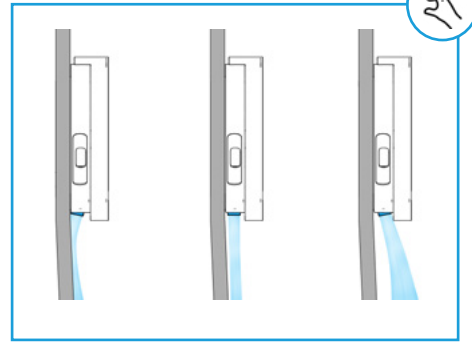

Installation instructions

Bath set for marble bathtub

polysan 

ADJUSTABLE AERATOR

**BATH SET WITH
OVERFLOW FILLING**

11052
11052.10
11052.21

**BATH SET WITHOUT
OVERFLOW FILLING**

11042
11042.10
11042.21