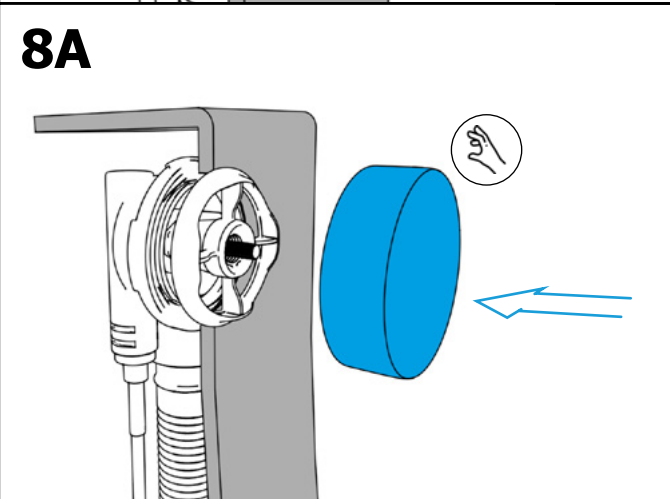

Installation instructions

Bath set for marble bathtub

polysan 

ADJUSTABLE AERATOR

**BATH SET WITH
OVERFLOW FILLING**

11052
11052.10
11052.21

**BATH SET WITHOUT
OVERFLOW FILLING**

11042
11042.10
11042.21

**BATH SET WITHOUT
OVERFLOW FILLING**

11042
11042.10
11042.21

**BATH SET WITH
OVERFLOW FILLING**

11052
11052.10
11052.21