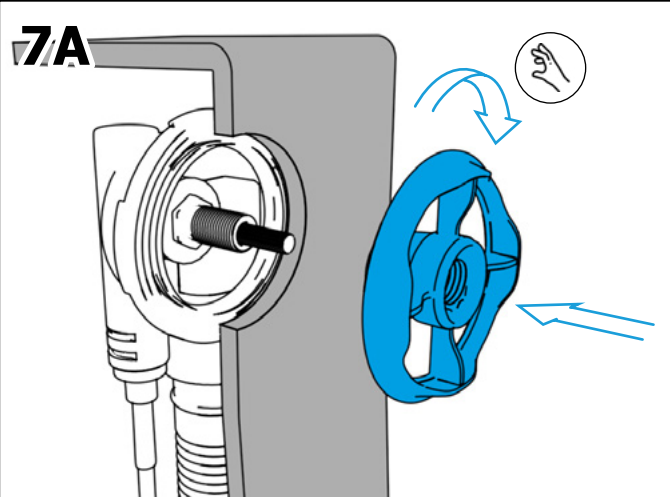

Installation instructions

Bath set for marble bathtub

polysan 

ADJUSTABLE AERATOR

**BATH SET WITH
OVERFLOW FILLING**

11052
11052.10
11052.21

**BATH SET WITHOUT
OVERFLOW FILLING**

11042
11042.10
11042.21

**BATH SET WITHOUT
OVERFLOW FILLING**

11042
11042.10
11042.21

**BATH SET WITH
OVERFLOW FILLING**

11052
11052.10
11052.21