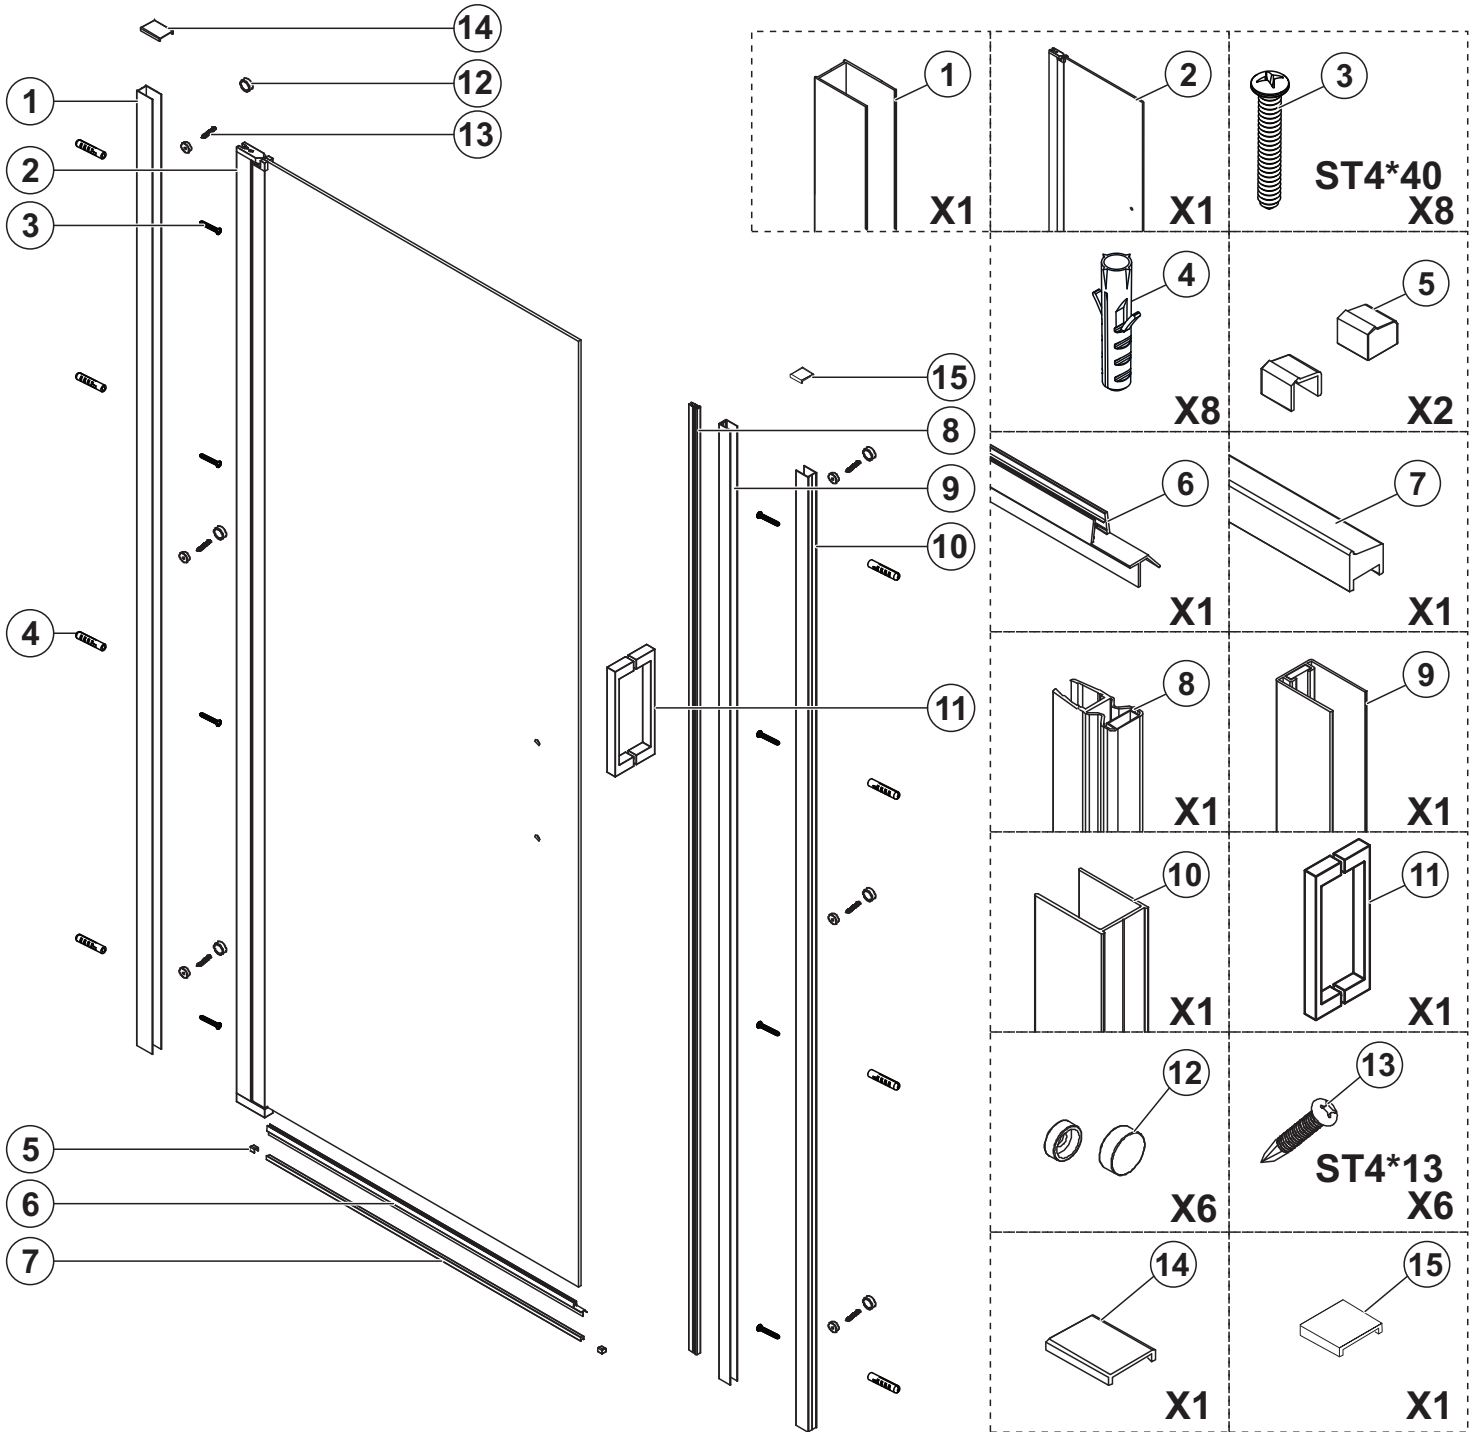

# montážní návod / installation instruction

**GN4470/GN4480/GN4490**

**GN3580/GN3590/GN3510  
GN3512**

EN14428  
Glass shower enclosure  
cleaning efficiency: conforming  
impact resistance: conforming  
operating life: conforming

# PARTS LIST

# SIDE PANEL PARTS LIST

## STEP 1

SIZE	X,mm
700X2000	685~715
800X2000	785~815
900X2000	885~915

SIZE	Y,mm
800X2000	785~805
900X2000	885~905
1000X2000	985~1005
1200X2000	1185~1205

STEP 2

STEP 3

**STEP 4**

**STEP 5**