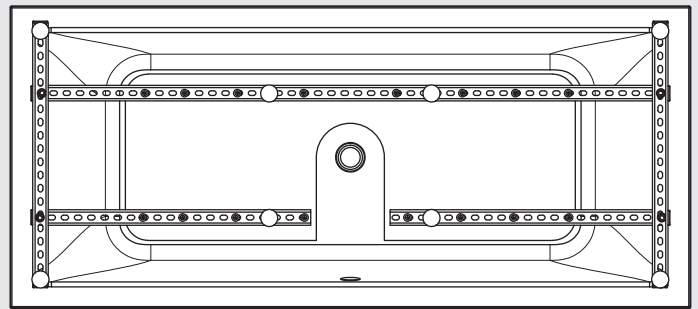

12 4x 520 

13 4x 125 

14 2x 

Krysta 180x70: 595 mm
Krysta 180x80: 695mm

15 2x 

16 1x 

17 8x 8x40 

18 2x M10/23 

19 2x M10 

20 4x 

21 2x 

22 2x M10 

23 8x 4x40 

Assemble upside down on a soft mat.

GLUE NOT INCLUDED

D