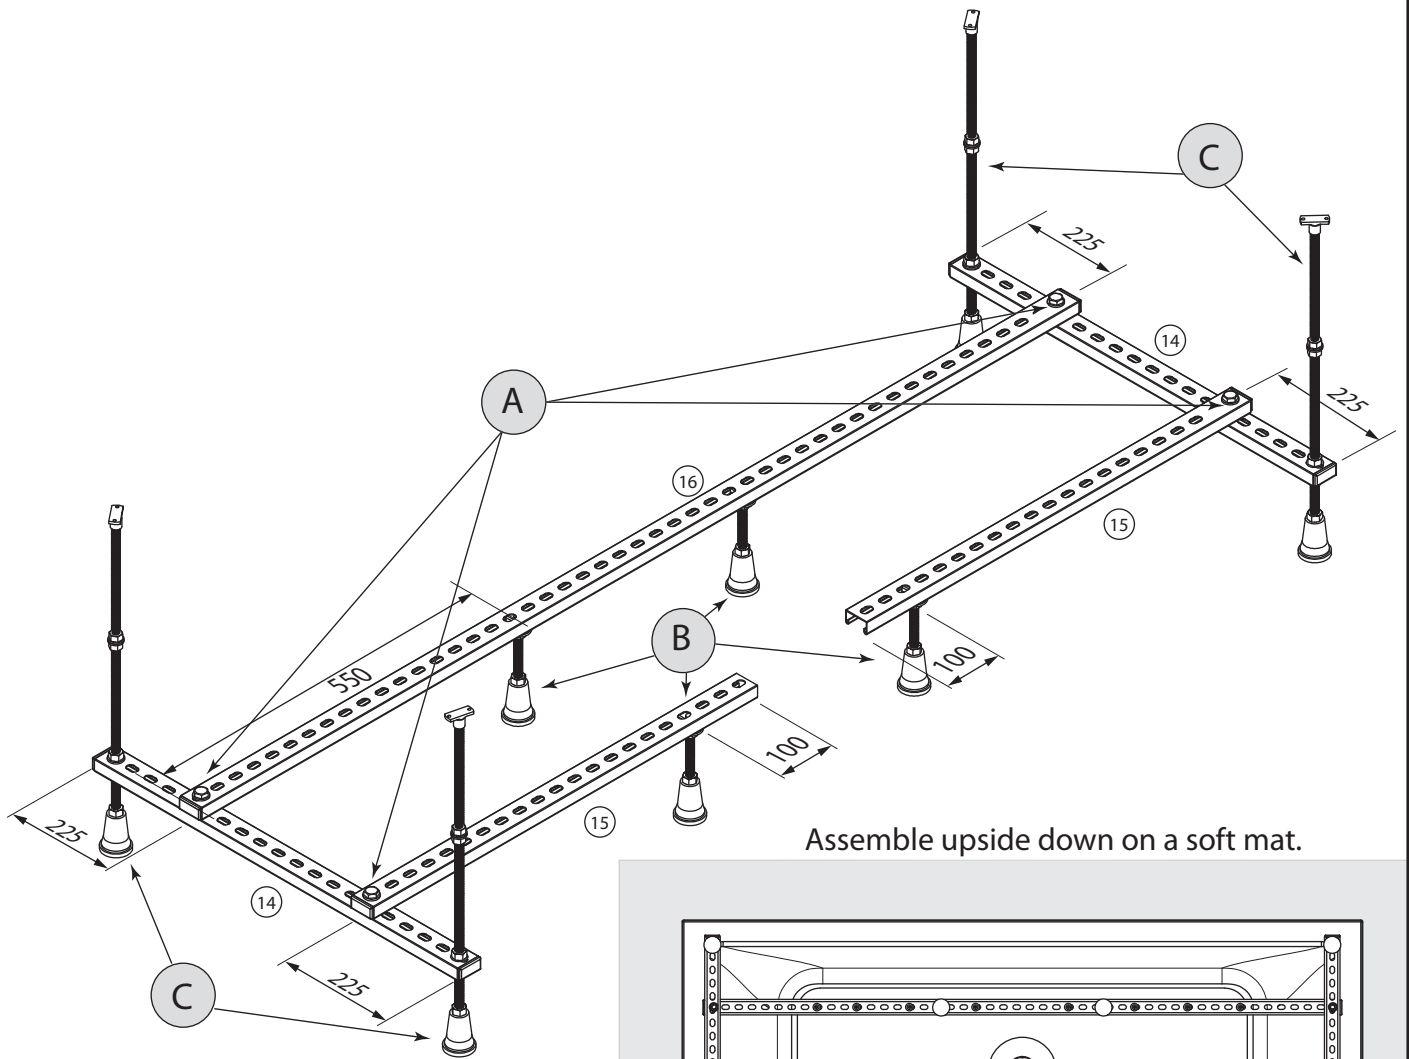

12 4x 520 

13 4x 125 

14 2x 

Krysta 180x70: 595 mm
Krysta 180x80: 695mm

15 2x 

16 1x 

17 8x 8x40 

18 2x M10/23 

19 2x M10 

20 4x 

21 2x 

22 2x M10 

23 8x 4x40 

Assemble upside down on a soft mat.

GLUE NOT INCLUDED

D