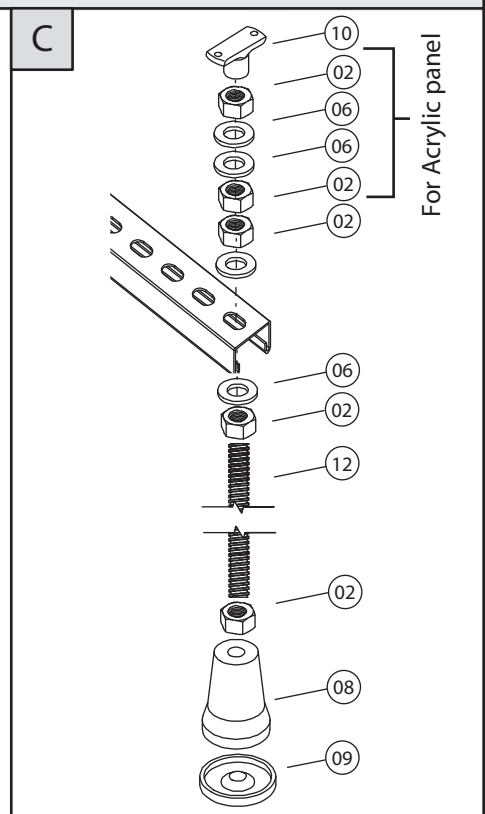

12 4x 520 

13 4x 125 

14 2x 

Krysta 180x70: 595 mm
Krysta 180x80: 695mm

15 2x 

16 1x 

17 8x 8x40 

18 2x M10/23 

19 2x M10 

20 4x 

21 2x 

22 2x M10 

23 8x 4x40 

Assemble upside down on a soft mat.

GLUE NOT INCLUDED

D