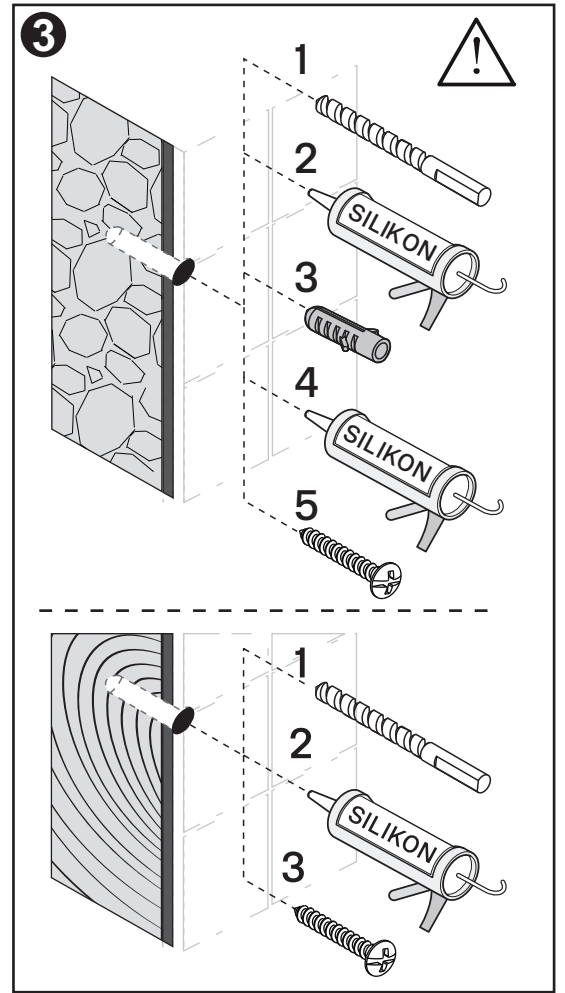

SIZE	B	
	Min (mm)	Max (mm)
900x1500	885	900
1200x1500	1185	1200

L

R

ATTENTION

Upside down the vertical gasket for R door opening

Keep the longer lip inside for water proofing

↑ INSIDE

↓ OUTSIDE