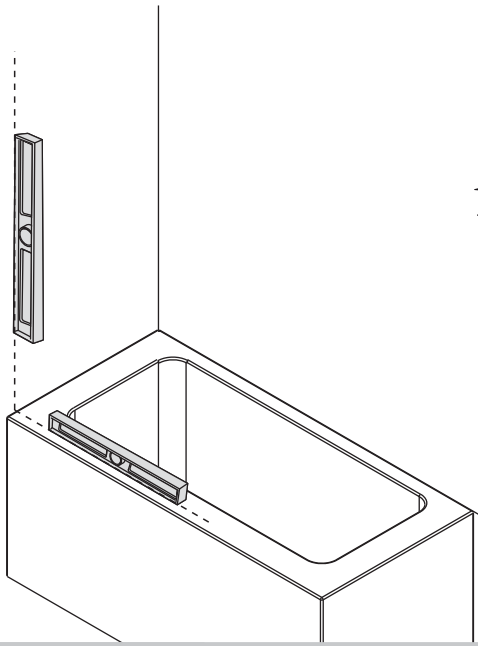

SIZE	B	
	Min (mm)	Max (mm)
900x1500	885	900
1200x1500	1185	1200

L

R

ATTENTION

Upside down the vertical gasket for R door opening

Keep the longer lip inside for water proofing

↑ INSIDE

↓ OUTSIDE