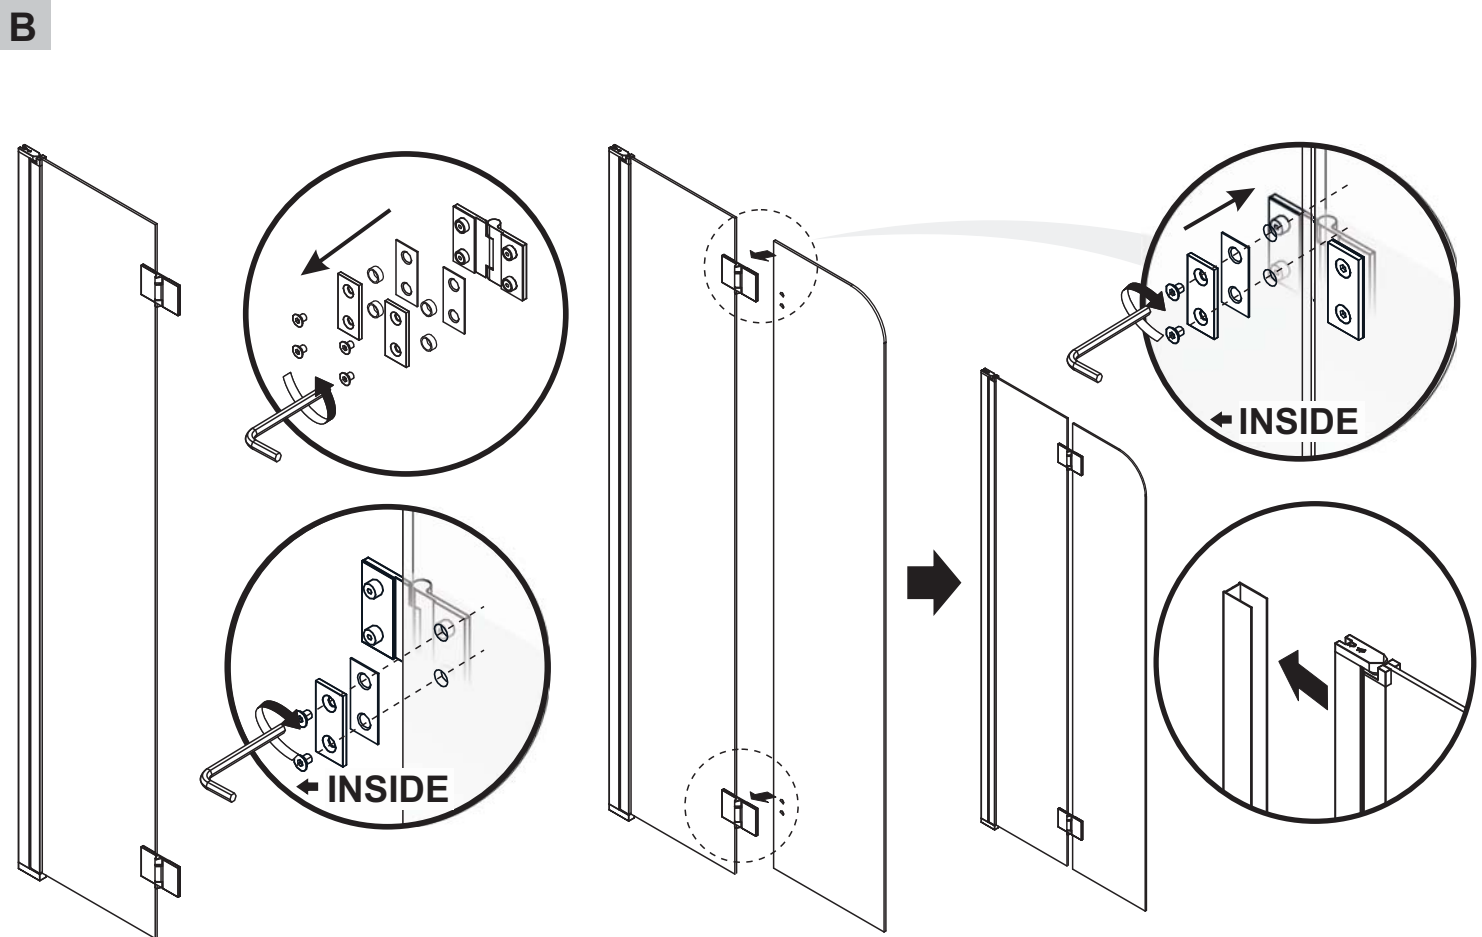

SIZE	B	
	Min (mm)	Max (mm)
900x1500	885	900
1200x1500	1185	1200

L

R

ATTENTION

Upside down the vertical gasket for R door opening

Keep the longer lip inside for water proofing

↑ INSIDE

↓ OUTSIDE