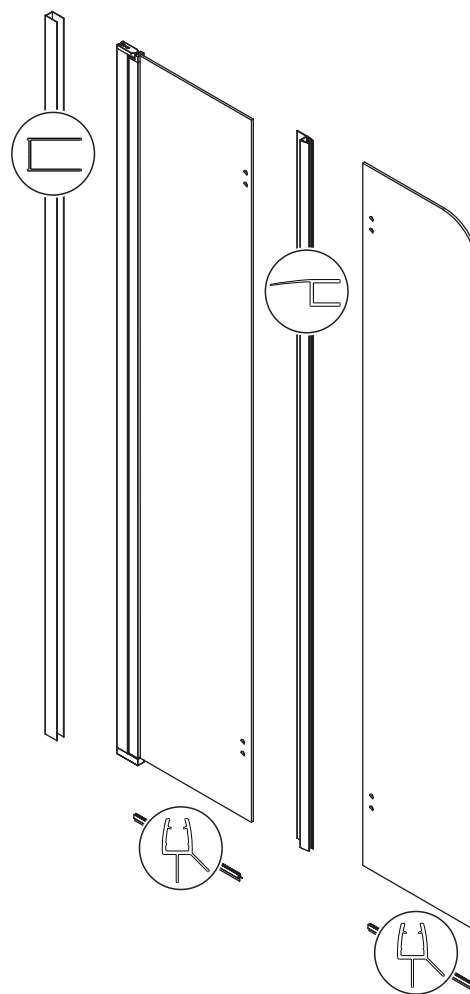

1x

3x

Φ6 ST4x40

1x

3x

ST4X13

2x

Φ4.0

SIZE	B	
	Min (mm)	Max (mm)
900x1500	885	900
1200x1500	1185	1200

L

R

ATTENTION

Upside down the vertical gasket for R door opening

Keep the longer lip inside for water proofing

↑ INSIDE

↓ OUTSIDE