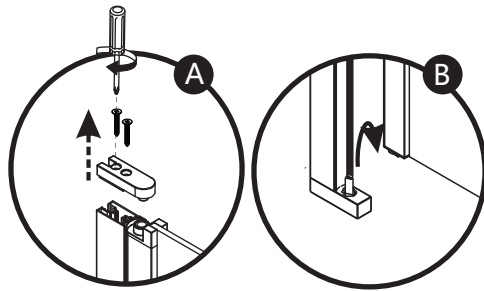

1x

3x

Φ6 ST4x40

1x

3x

ST4X13

2x

Φ4.0

SIZE	B	
	Min (mm)	Max (mm)
900x1500	885	900
1200x1500	1185	1200

L

R

ATTENTION

Upside down the vertical gasket for R door opening

Keep the longer lip inside for water proofing

↑ INSIDE

↓ OUTSIDE