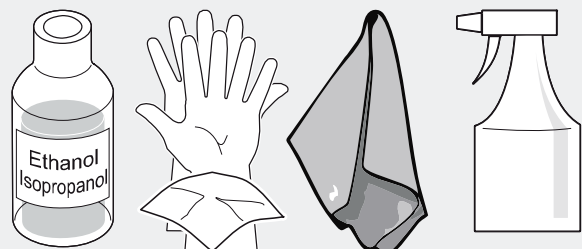

polysan

Polysan s.r.o.

Nesměřice 52

285 22 Zruč nad Sázavou

Czech Republic

www.polysan.cz

1x