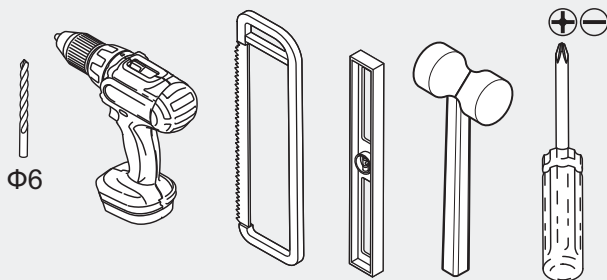

1x

3x

Φ6 ST4x40

1x

3x

ST4X13

2x

Φ4.0

SIZE	B	
	Min (mm)	Max (mm)
900x1500	885	900
1200x1500	1185	1200

L

R

ATTENTION

Upside down the vertical gasket for R door opening

Keep the longer lip inside for water proofing

↑ INSIDE

↓ OUTSIDE