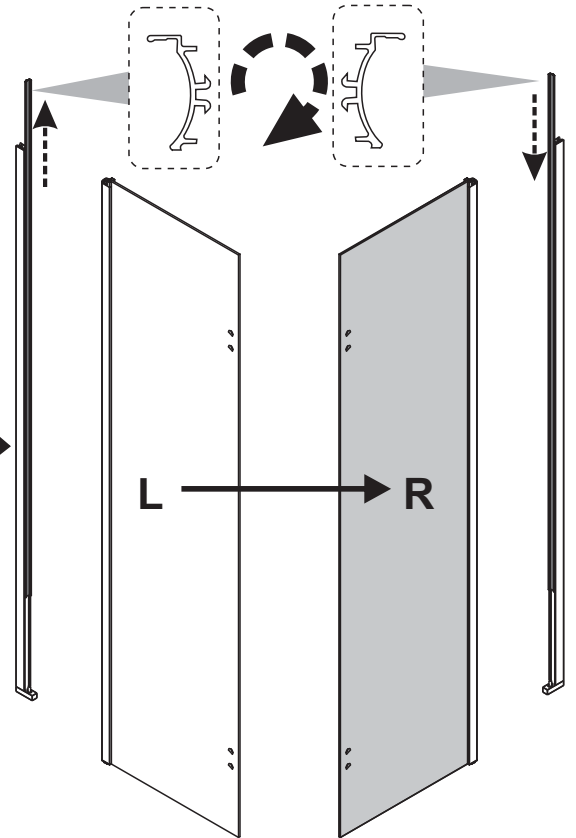

SIZE	B	
	Min (mm)	Max (mm)
900x1500	885	900
1200x1500	1185	1200

L

R

ATTENTION

Upside down the vertical gasket for R door opening

Keep the longer lip inside for water proofing

↑ INSIDE

↓ OUTSIDE