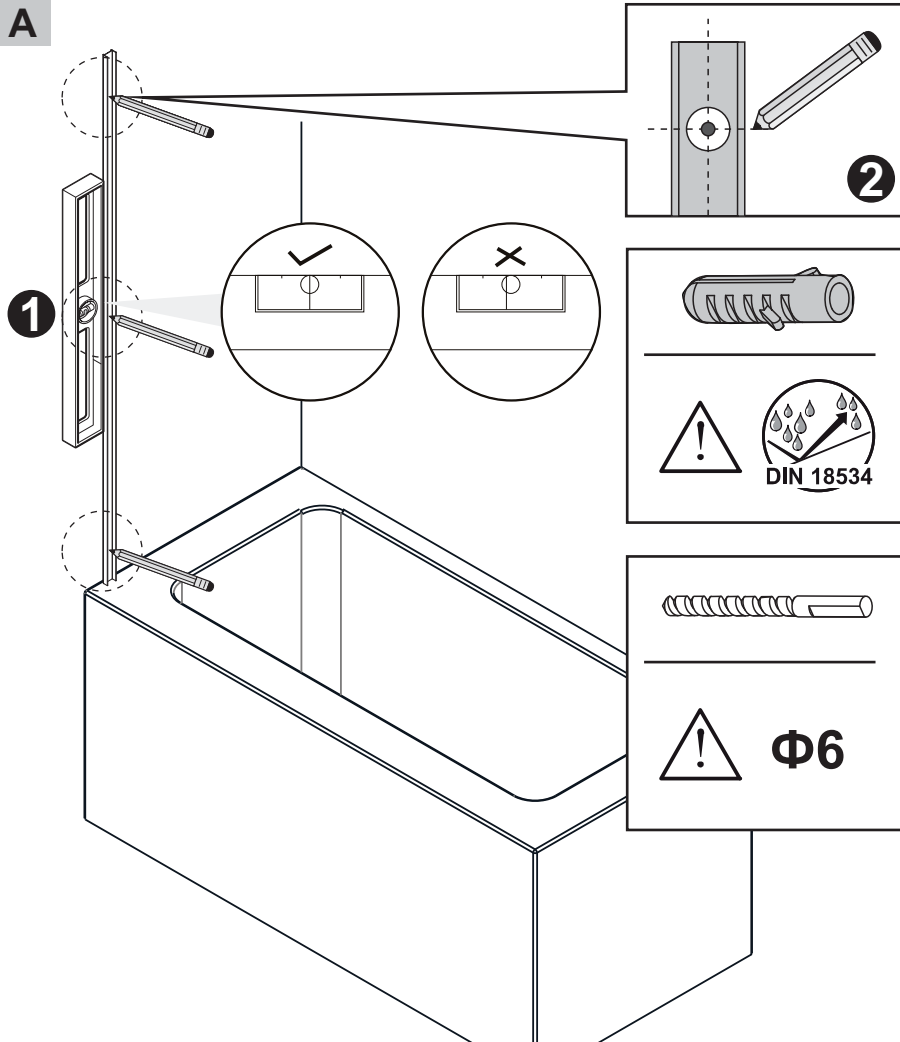

SIZE	B	
	Min (mm)	Max (mm)
900x1500	885	900
1200x1500	1185	1200

L

R

ATTENTION

Upside down the vertical gasket for R door opening

Keep the longer lip inside for water proofing

↑ INSIDE

↓ OUTSIDE