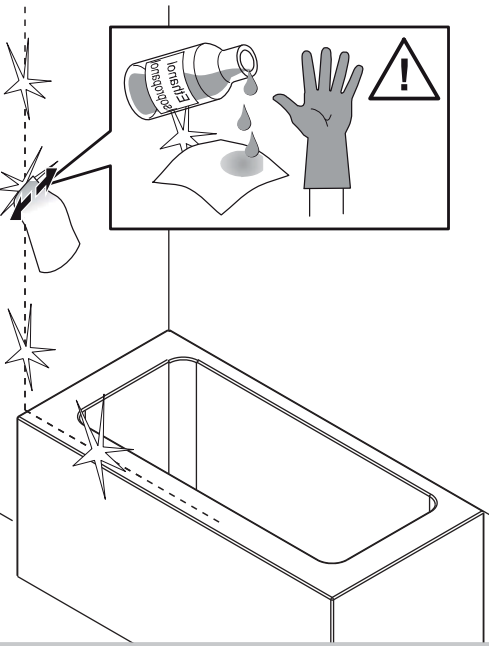

SIZE	B	
	Min (mm)	Max (mm)
900x1500	885	900
1200x1500	1185	1200

L

R

ATTENTION

Upside down the vertical gasket for R door opening

Keep the longer lip inside for water proofing

↑ INSIDE

↓ OUTSIDE