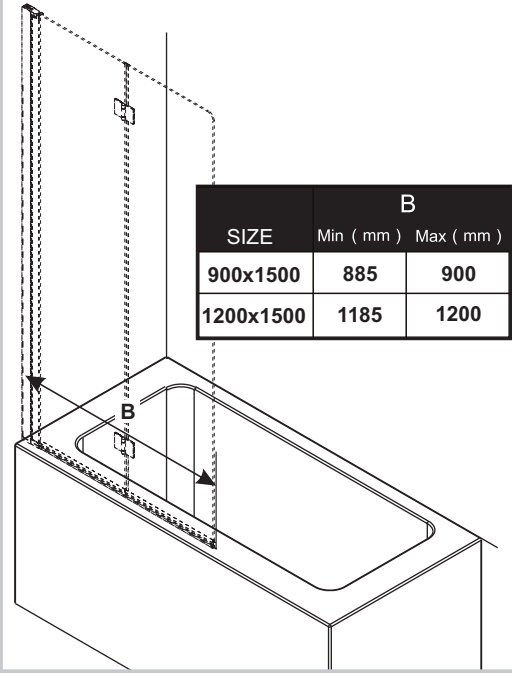

1x

3x

Φ6 ST4x40

1x

3x

ST4X13

2x

Φ4.0

SIZE	B	
	Min (mm)	Max (mm)
900x1500	885	900
1200x1500	1185	1200

L

R

ATTENTION

Upside down the vertical gasket for R door opening

Keep the longer lip inside for water proofing

↑ INSIDE

↓ OUTSIDE