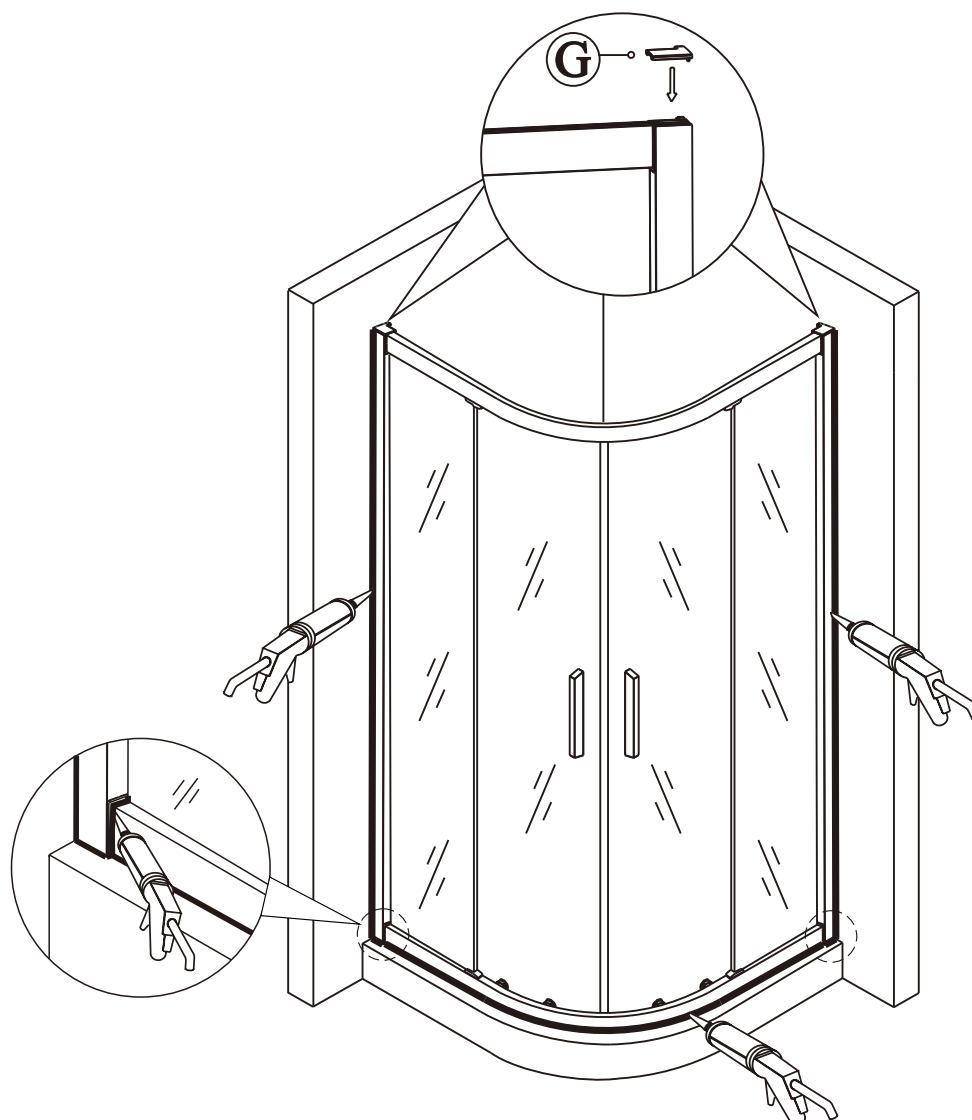

13

CE

Polysan s.r.o.  
Nesměřice 52  
285 22 Zruč nad Sázavou  
Czech Republic  
www.polysan.cz

EN 14428

Glass shower enclosure  
cleaning efficiency: conforming  
impact resistance: conforming  
operating life: conforming