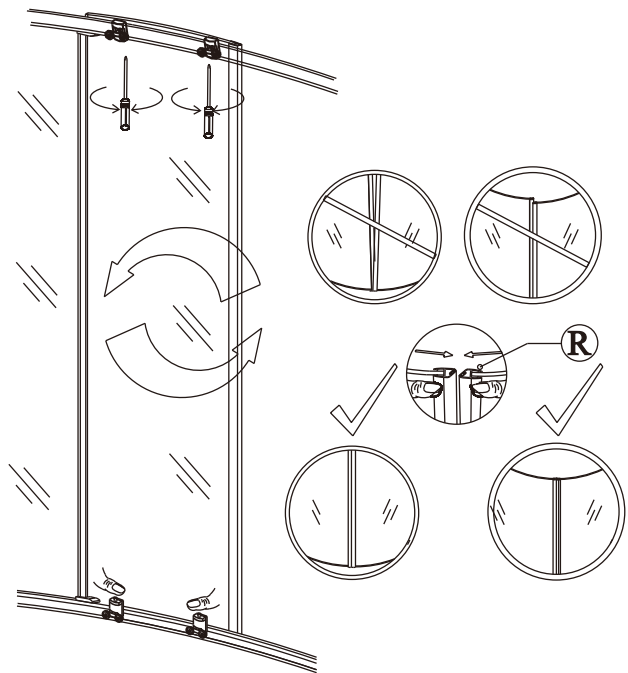

13

CE

Polysan s.r.o.  
Nesměřice 52  
285 22 Zruč nad Sázavou  
Czech Republic  
www.polysan.cz

EN 14428

Glass shower enclosure  
cleaning efficiency: conforming  
impact resistance: conforming  
operating life: conforming