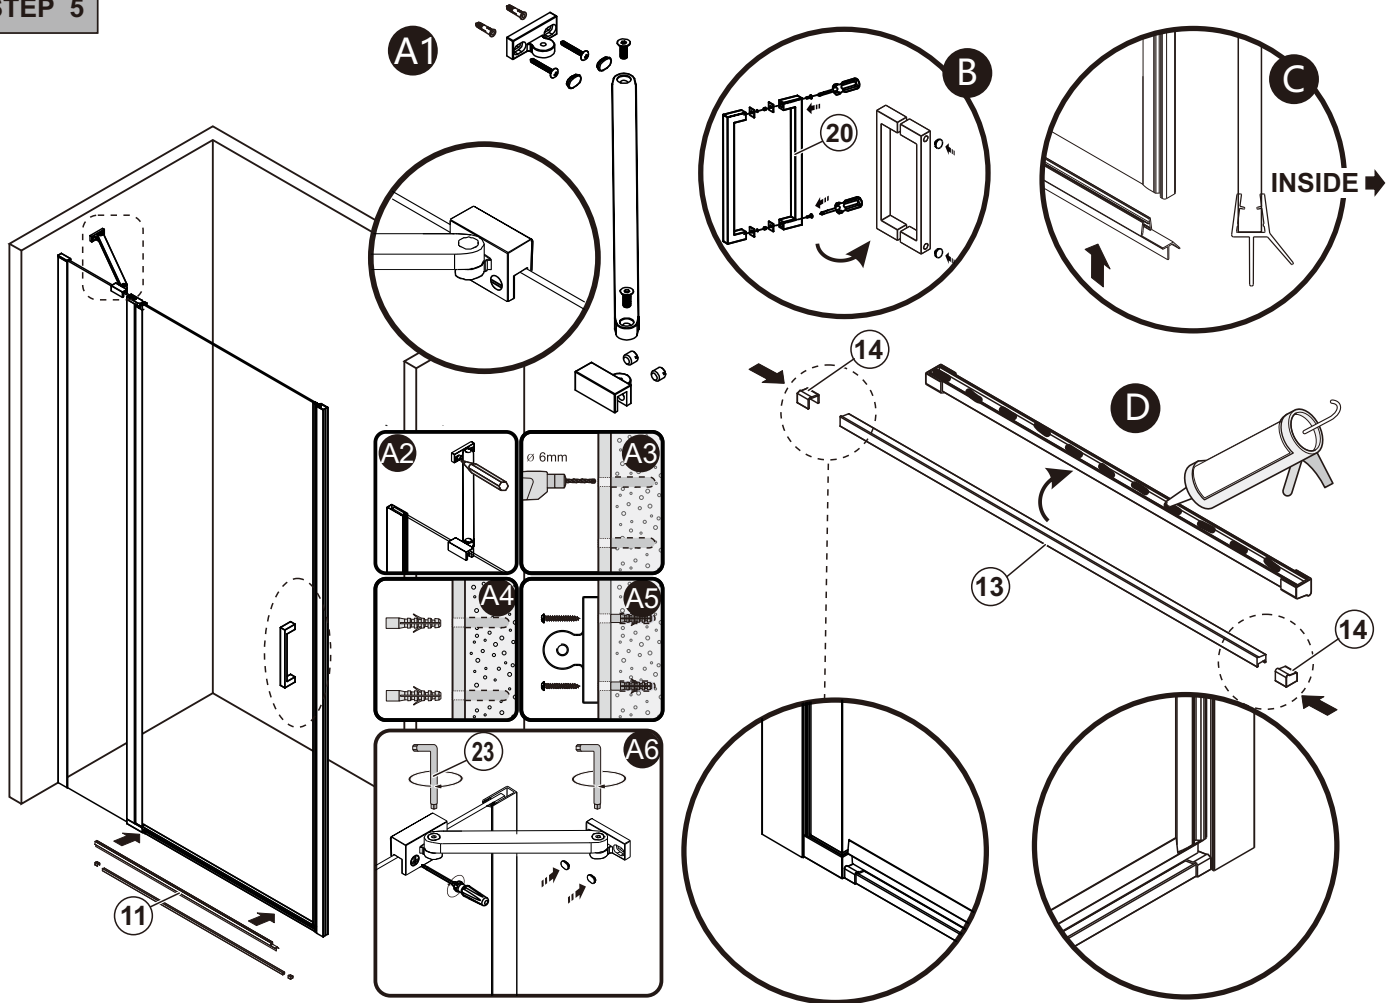

 S1 X1	 S2 ST4*10 X4	 S3 X1
 S4 X1	 S5 X1	 S6 X6
 S7 ST4*40 X6	 S8 X1	 S9 X1
 S10 X1		

TOOLS

INSTALLATION

STEP 1

SIZE	X,mm
900X2000	875~905
1000X2000	975~1005
1100X2000	1075~1105
1200X2000	1175~1205

STEP 2

STEP 3

STEP 4

STEP 5

STEP 6

SIDE PANEL INSTALLATION

STEP 1

SIZE	X,mm
900X2000	885~915
1000X2000	985~1015
1100X2000	1085~1115
1200X2000	1185~1215

SIZE	Y,mm
800X2000	785~805
900X2000	885~905
1000X2000	985~1005
1200X2000	1185~1205