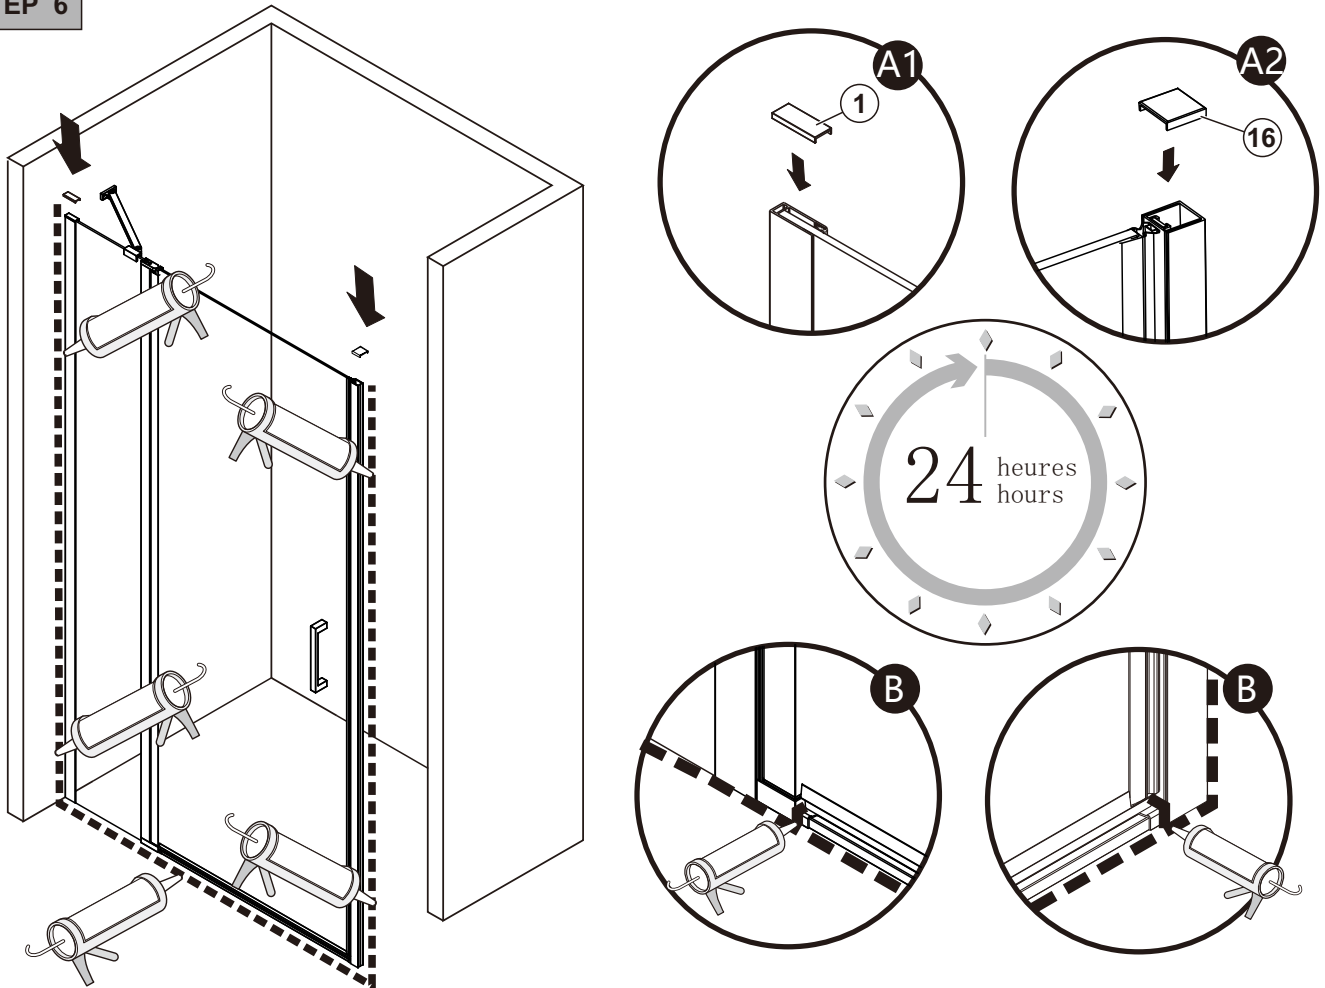

 S1 X1	 S2 ST4*10 X4	 S3 X1
 S4 X1	 S5 X1	 S6 X6
 S7 ST4*40 X6	 S8 X1	 S9 X1
 S10 X1		

TOOLS

INSTALLATION

STEP 1

SIZE	X,mm
900X2000	875~905
1000X2000	975~1005
1100X2000	1075~1105
1200X2000	1175~1205

STEP 2

STEP 3

STEP 4

STEP 5

STEP 6

SIDE PANEL INSTALLATION

STEP 1

SIZE	X,mm
900X2000	885~915
1000X2000	985~1015
1100X2000	1085~1115
1200X2000	1185~1215

SIZE	Y,mm
800X2000	785~805
900X2000	885~905
1000X2000	985~1005
1200X2000	1185~1205

STEP 2

STEP 3

STEP 4

STEP 5