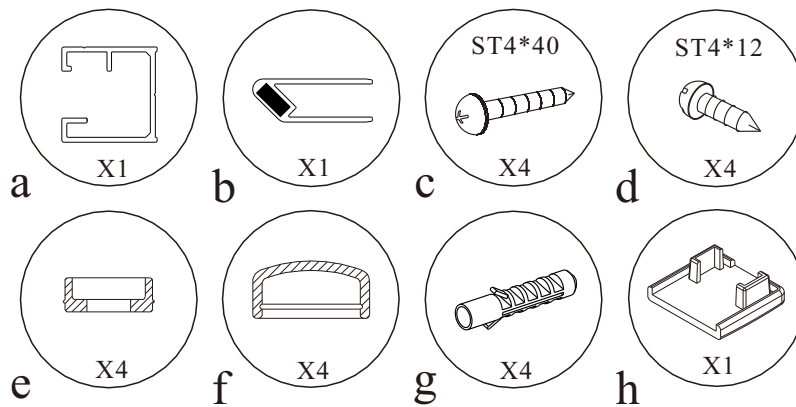

# ZOOM

ZL 4715R ZL4815R ZL4915R  
ZL 4715BR ZL4815BR ZL4915BR

**polysan** 

Polysan s.r.o.  
Nesměřice 52  
285 22 Zruč nad Sázavou  
[www.polysan.net](http://www.polysan.net)

silicone

The following components are packed in another products which would be matched with this prouduct.