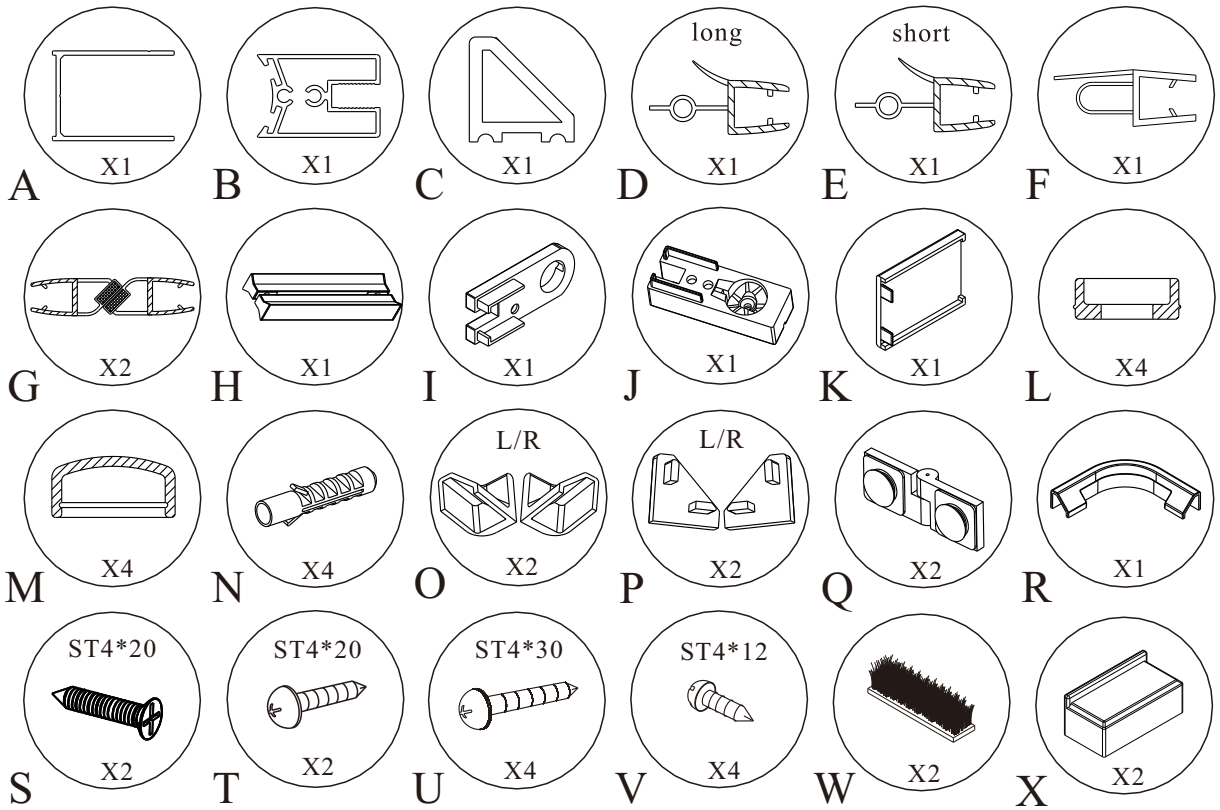

# ZOOM

ZL 4715R ZL4815R ZL4915R  
ZL 4715BR ZL4815BR ZL4915BR

**polysan** 

Polysan s.r.o.  
Nesměřice 52  
285 22 Zruč nad Sázavou  
[www.polysan.net](http://www.polysan.net)

silicone

The following components are packed in another products which would be matched with this prouduct.

1

2

3

4

5

6

7

8

9

Polysan s.r.o.  
Nesměřice 52  
285 22 Zruč nad Sázavou  
Czech Republic  
[www.polysan.net](http://www.polysan.net)

EN 14428

Glass shower enclosure  
cleaning efficiency: conforming  
impact resistance: conforming  
operating life: conforming