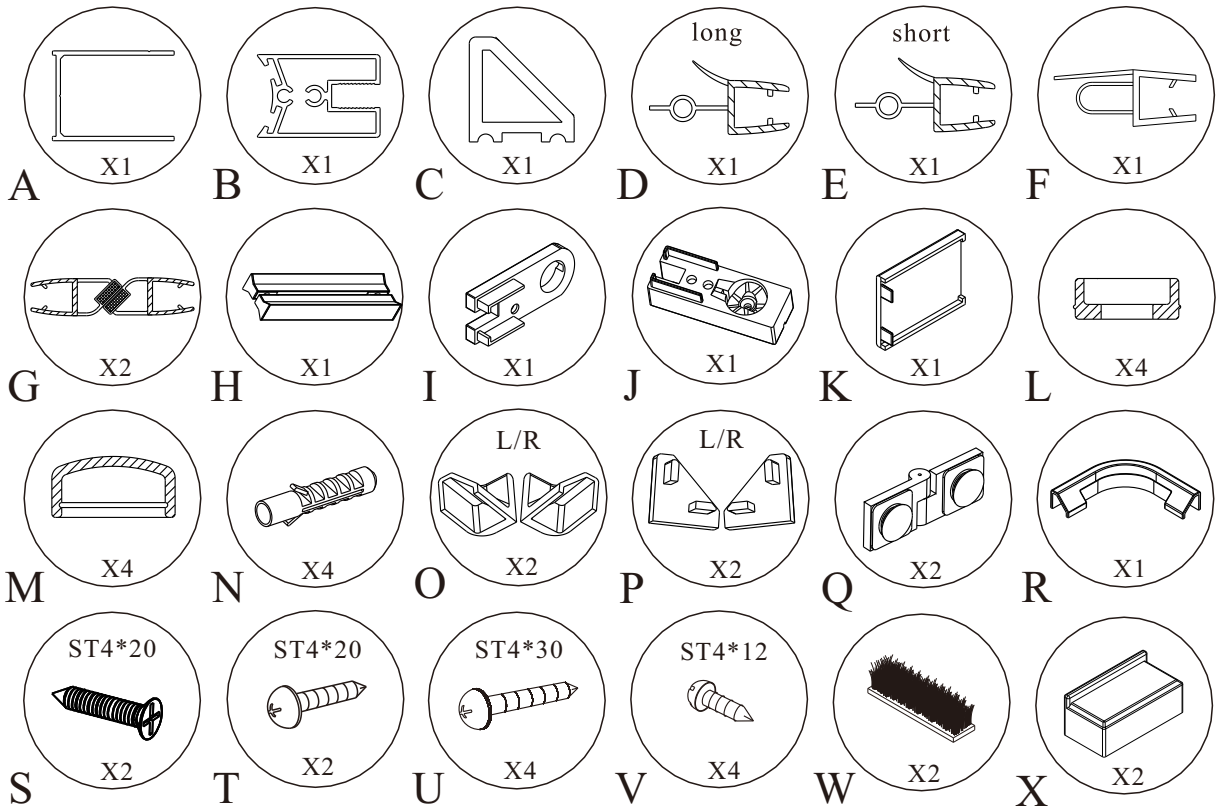

ZOOM

ZL4715L, ZL4815L, ZL4915L,
ZL4715BL, ZL4815BL, ZL4915BL

polysan 

Polysan s.r.o.
Nesměřice 52
285 22 Zruč nad Sázavou
www.polysan.cz

silicone

The following components are packed in another products which would be matched with this prouduct.

1

2

3

4

5

6

7

8

9

Polysan s.r.o.
Nesměřice 52
285 22 Zruč nad Sázavou
Czech Republic
www.polysan.cz

EN 14428

Glass shower enclosure
cleaning efficiency: conforming
impact resistance: conforming
operating life: conforming