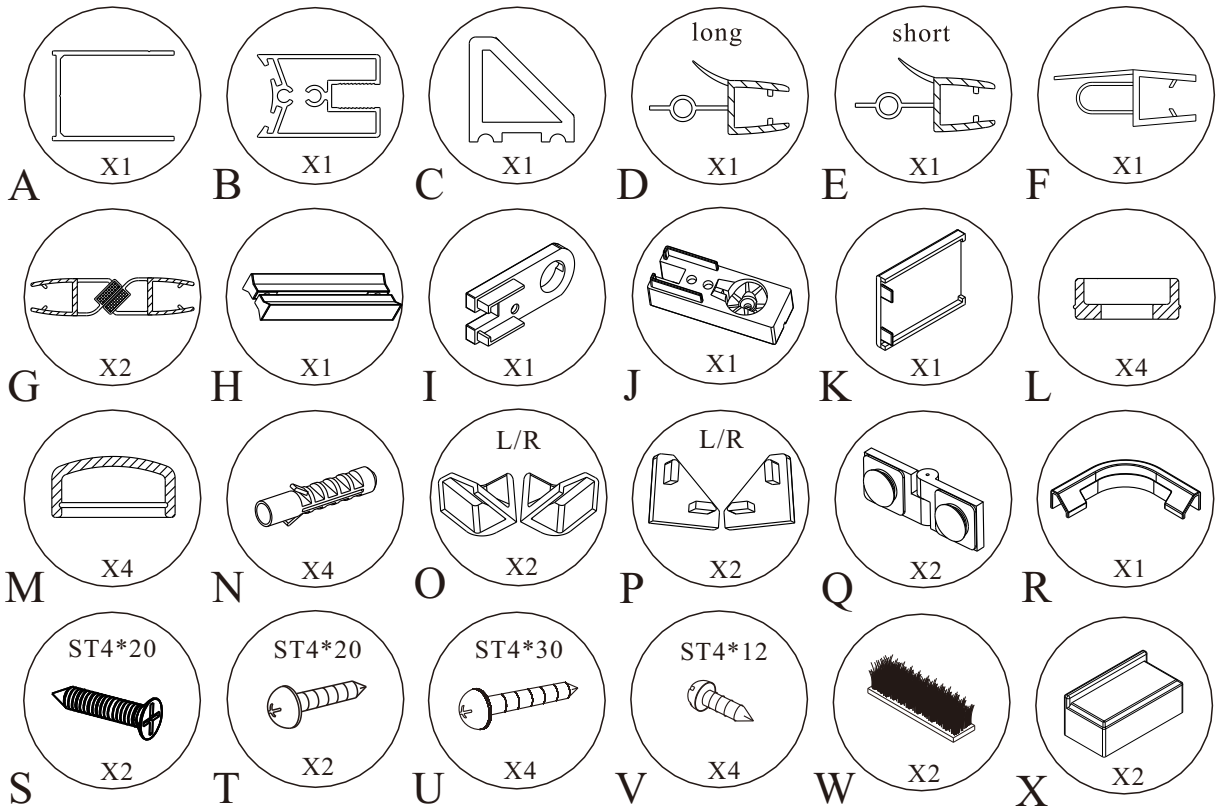

ZOOM

ZL4715R, ZL4815R, ZL4915R,
ZL4715BR, ZL4815BR, ZL4915BR

polysan 

Polysan s.r.o.
Nesměřice 52
285 22 Zruč nad Sázavou
www.polysan.cz

silicone

The following components are packed in another products which would be matched with this prouduct.

1

2

3

4

5

6

7

8

9

Polysan s.r.o.
Nesměřice 52
285 22 Zruč nad Sázavou
Czech Republic
www.polysan.cz

EN 14428

Glass shower enclosure
cleaning efficiency: conforming
impact resistance: conforming
operating life: conforming