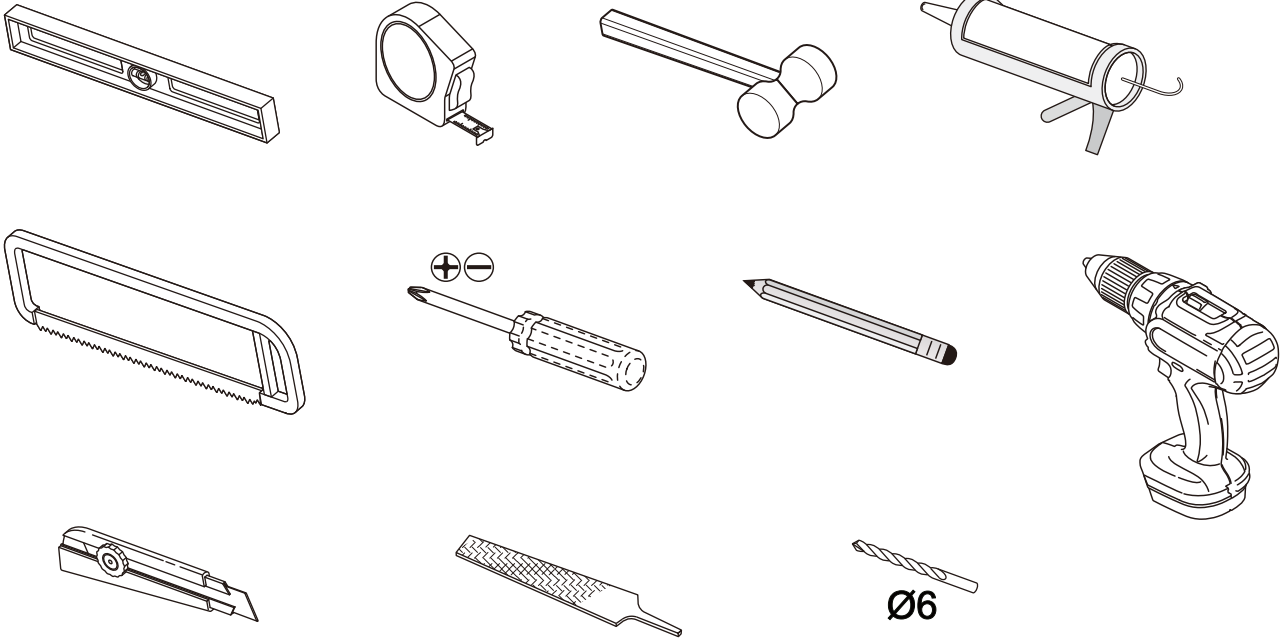

TOOLS

INSTALLATION

STEP 1