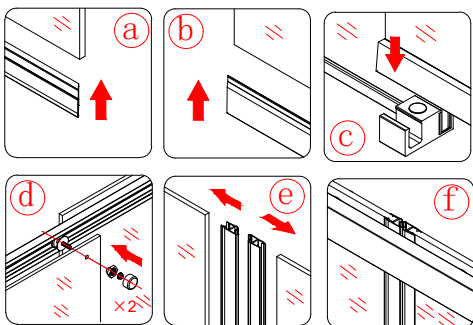

7

8

CE

Polysan s.r.o.
 Nesměřice 52
 285 22 Zruč nad Sázavou
 Czech Republic
 www.polysan.cz

EN 14428

Glass shower enclosure
 cleaning efficiency: conforming
 impact resistance: conforming
 operating life: conforming