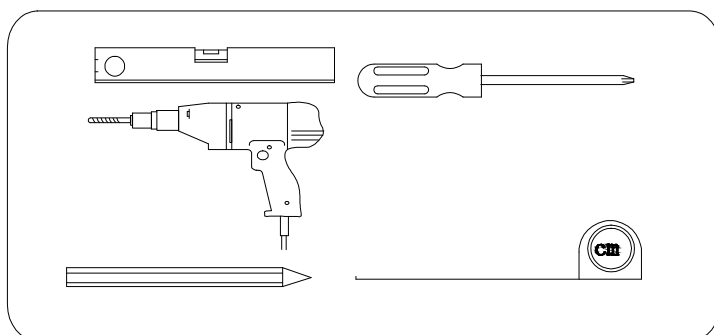

ALTIS

AL4415C AL4412B

AL4515C AL4512B

polysan

Polysan s.r.o.
Nesměřice 52
285 22 Zruč nad Sázavou
Czech Republic
www.polysan.cz