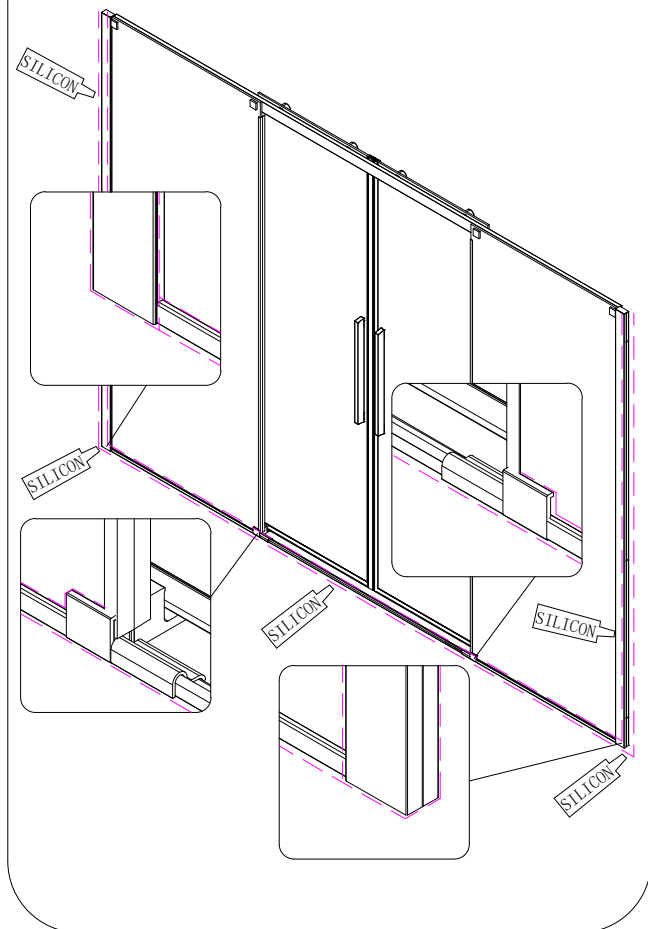

7

8

CE

Polysan s.r.o.
 Nesměřice 52
 285 22 Zruč nad Sázavou
 Czech Republic
 www.polysan.cz

EN 14428

Glass shower enclosure
 cleaning efficiency: conforming
 impact resistance: conforming
 operating life: conforming