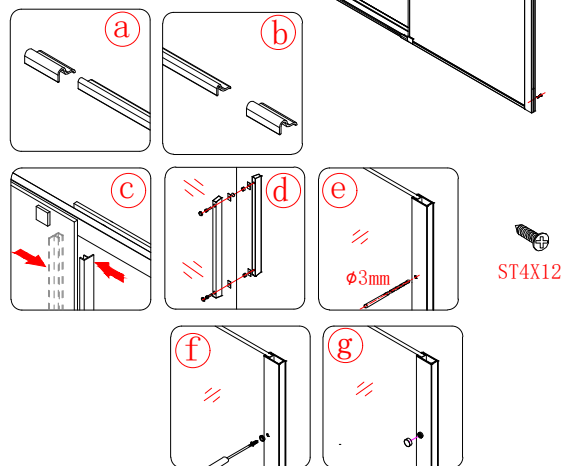

7

8

CE

Polysan s.r.o.
 Nesměřice 52
 285 22 Zruč nad Sázavou
 Czech Republic
 www.polysan.cz

EN 14428

Glass shower enclosure
 cleaning efficiency: conforming
 impact resistance: conforming
 operating life: conforming