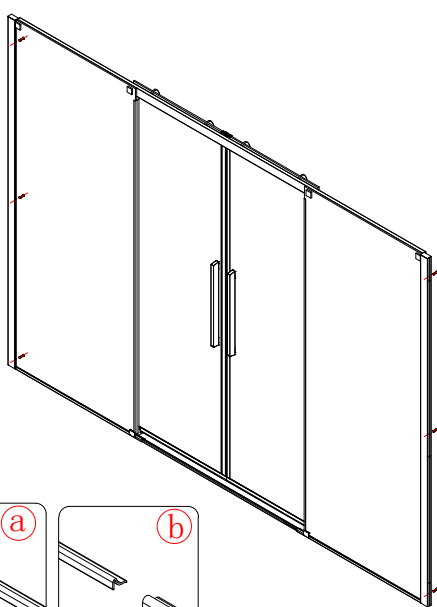

7

8

CE

Polysan s.r.o.
 Nesměřice 52
 285 22 Zruč nad Sázavou
 Czech Republic
 www.polysan.cz

EN 14428

Glass shower enclosure
 cleaning efficiency: conforming
 impact resistance: conforming
 operating life: conforming