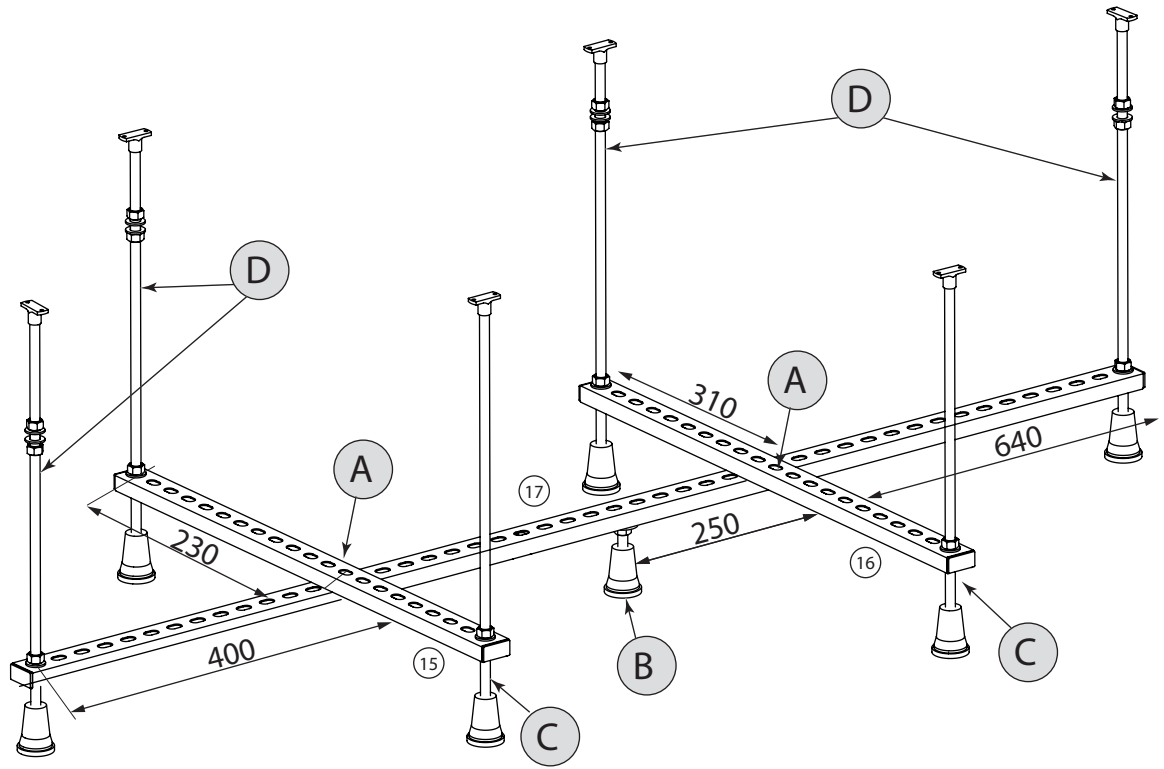

Assemble upside down on a soft mat.