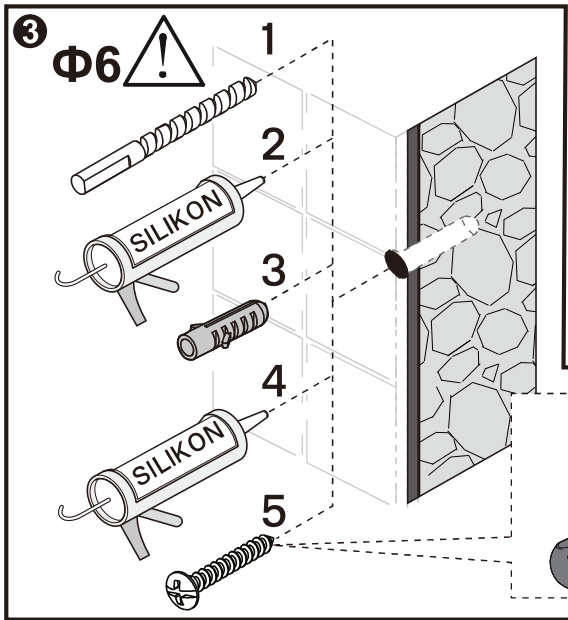

The logo for GELCO, featuring a stylized 'G' with a blue and orange square to its left.

GELCO s.r.o., Makovského 1341, 163 000 Praha 6

| SIZE | X,mm |
|-----------|-----------|
| 800X2000 | 785~800 |
| 900X2000 | 885~900 |
| 1000X2000 | 985~1000 |
| 1200X2000 | 1185~1200 |

A

B

C

D

E

G

H

I