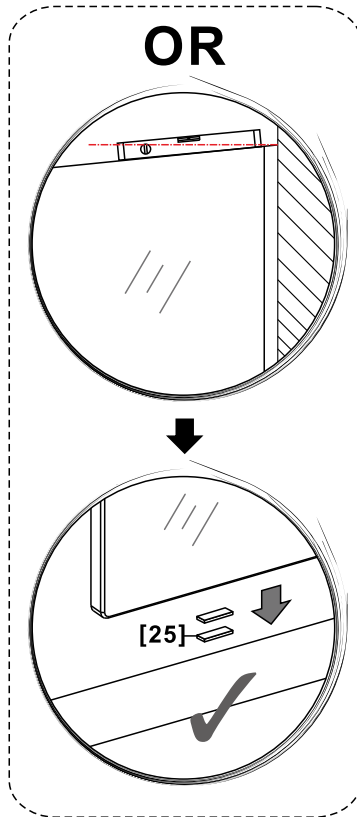

TOOLS

INSTALLATION

SIZE	X,mm	SIZE	Y,mm
1000	985-1000	800	785-800
1100	1085-1100	900	885-900
1200	1185-1200	1000	985-1000
1300	1285-1300		
1400	1385-1400		
1500	1485-1500		

[01] x1

[02] x1

[03] x1

[04] x1

[05A] x1

[05B] x1

[06] x1

[07] x1

[08] x1

[09] x1 (ST4x25)

[10] x4

[11] x3 (ST4x35)

[12] x2

01

[01] x1

[10] x3

[11] x3 (ST4x35)

02

[02] x1

[04] x1

[12] x2