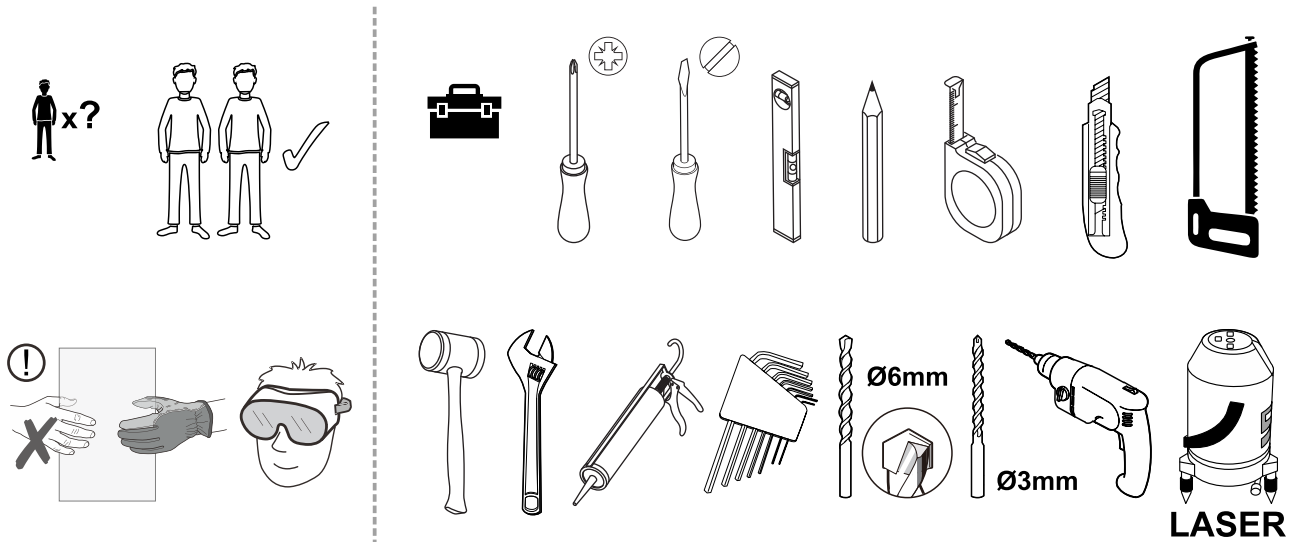

TOOLS

INSTALLATION