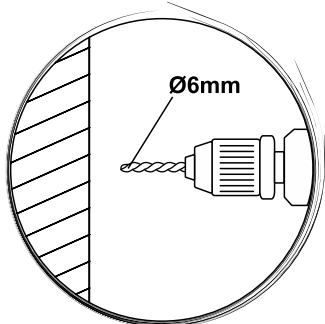

TOOLS

INSTALLATION

SIZE	X,mm	SIZE	Y,mm
1000	985-1000	800	785-800
1100	1085-1100	900	885-900
1200	1185-1200	1000	985-1000
1300	1285-1300		
1400	1385-1400		
1500	1485-1500		

[01] x1

[02] x1

[03] x1

[04] x1

[05A] x1

[05B] x1

[06] x1

[07] x1

[08] x1

[09] x1 (ST4x25)

[10] x4

[11] x3 (ST4x35)

[12] x2

01

[01] x1

[10] x3

[11] x3 (ST4x35)

02

[02] x1

[04] x1

[12] x2