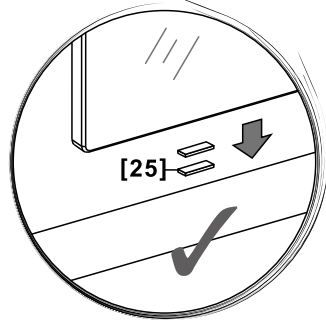

TOOLS

INSTALLATION

SIZE	X,mm	SIZE	Y,mm
1000	985-1000	800	785-800
1100	1085-1100	900	885-900
1200	1185-1200	1000	985-1000
1300	1285-1300		
1400	1385-1400		
1500	1485-1500		

[01] x1

[02] x1

[03] x1

[04] x1

[05A] x1

[05B] x1

[06] x1

[07] x1

[08] x1

[09] x1 (ST4x25)

[10] x4

[11] x3 (ST4x35)

[12] x2

01

[01] x1

[10] x3

[11] x3 (ST4x35)

02

[02] x1

[04] x1

[12] x2