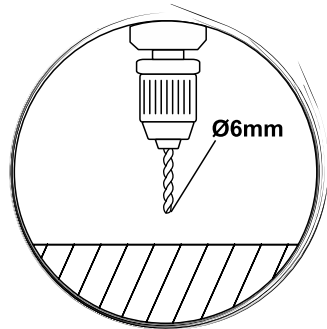

TOOLS

INSTALLATION

SIZE	X,mm	SIZE	Y,mm
1000	985-1000	800	785-800
1100	1085-1100	900	885-900
1200	1185-1200	1000	985-1000
1300	1285-1300		
1400	1385-1400		
1500	1485-1500		

[01] x1

[02] x1

[03] x1

[04] x1

[05A] x1

01

[01] x1

[10] x3

[11] x3 (ST4x35)

02

[02] x1

[04] x1

[12] x2

03

[05A] x1

[06] x1

[07] x1 [08] x1

[09] x1 (ST4x25)

[10] x1

04

[03] x1