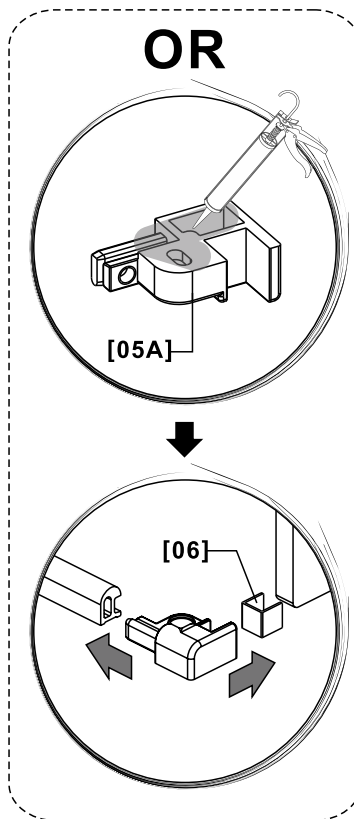

TOOLS

INSTALLATION

SIZE	X,mm	SIZE	Y,mm
1000	990-1008	800	785-800
1100	1090-1108	900	885-900
1200	1190-1208	1000	985-1000
1300	1290-1308		
1400	1390-1408		
1500	1490-1508		
1600	1590-1608		

[05A] x1

[05B] x1

[14] x1

[15] x1

[16] x1 (2.5mm)

[17] x2 (ST4x35)

[18] x2

 -1 + -2

01

[01] x1

[10] x1

[16] x1 (2.5mm)

04

[11] x1

[12] x1

[13] x1

[14] x1

[15] x1

[16] x1 (2.5mm)

[17] x1 (ST4x35)

[18] x1

05

[03] x1

24h