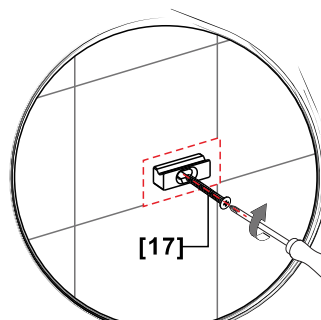

TOOLS

INSTALLATION

SIZE	X,mm	SIZE	Y,mm
1000	990-1008	800	785-800
1100	1090-1108	900	885-900
1200	1190-1208	1000	985-1000
1300	1290-1308		
1400	1390-1408		
1500	1490-1508		
1600	1590-1608		

[05A] x1

[05B] x1

[14] x1

[15] x1

[16] x1 (2.5mm)

[17] x2 (ST4x35)

[18] x2

 -1 + -2

01

[01] x1

[10] x1

[16] x1 (2.5mm)

04

[11] x1

[12] x1

[13] x1

[14] x1

[15] x1

[16] x1 (2.5mm)

[17] x1 (ST4x35)

[18] x1

05

[03] x1

24h