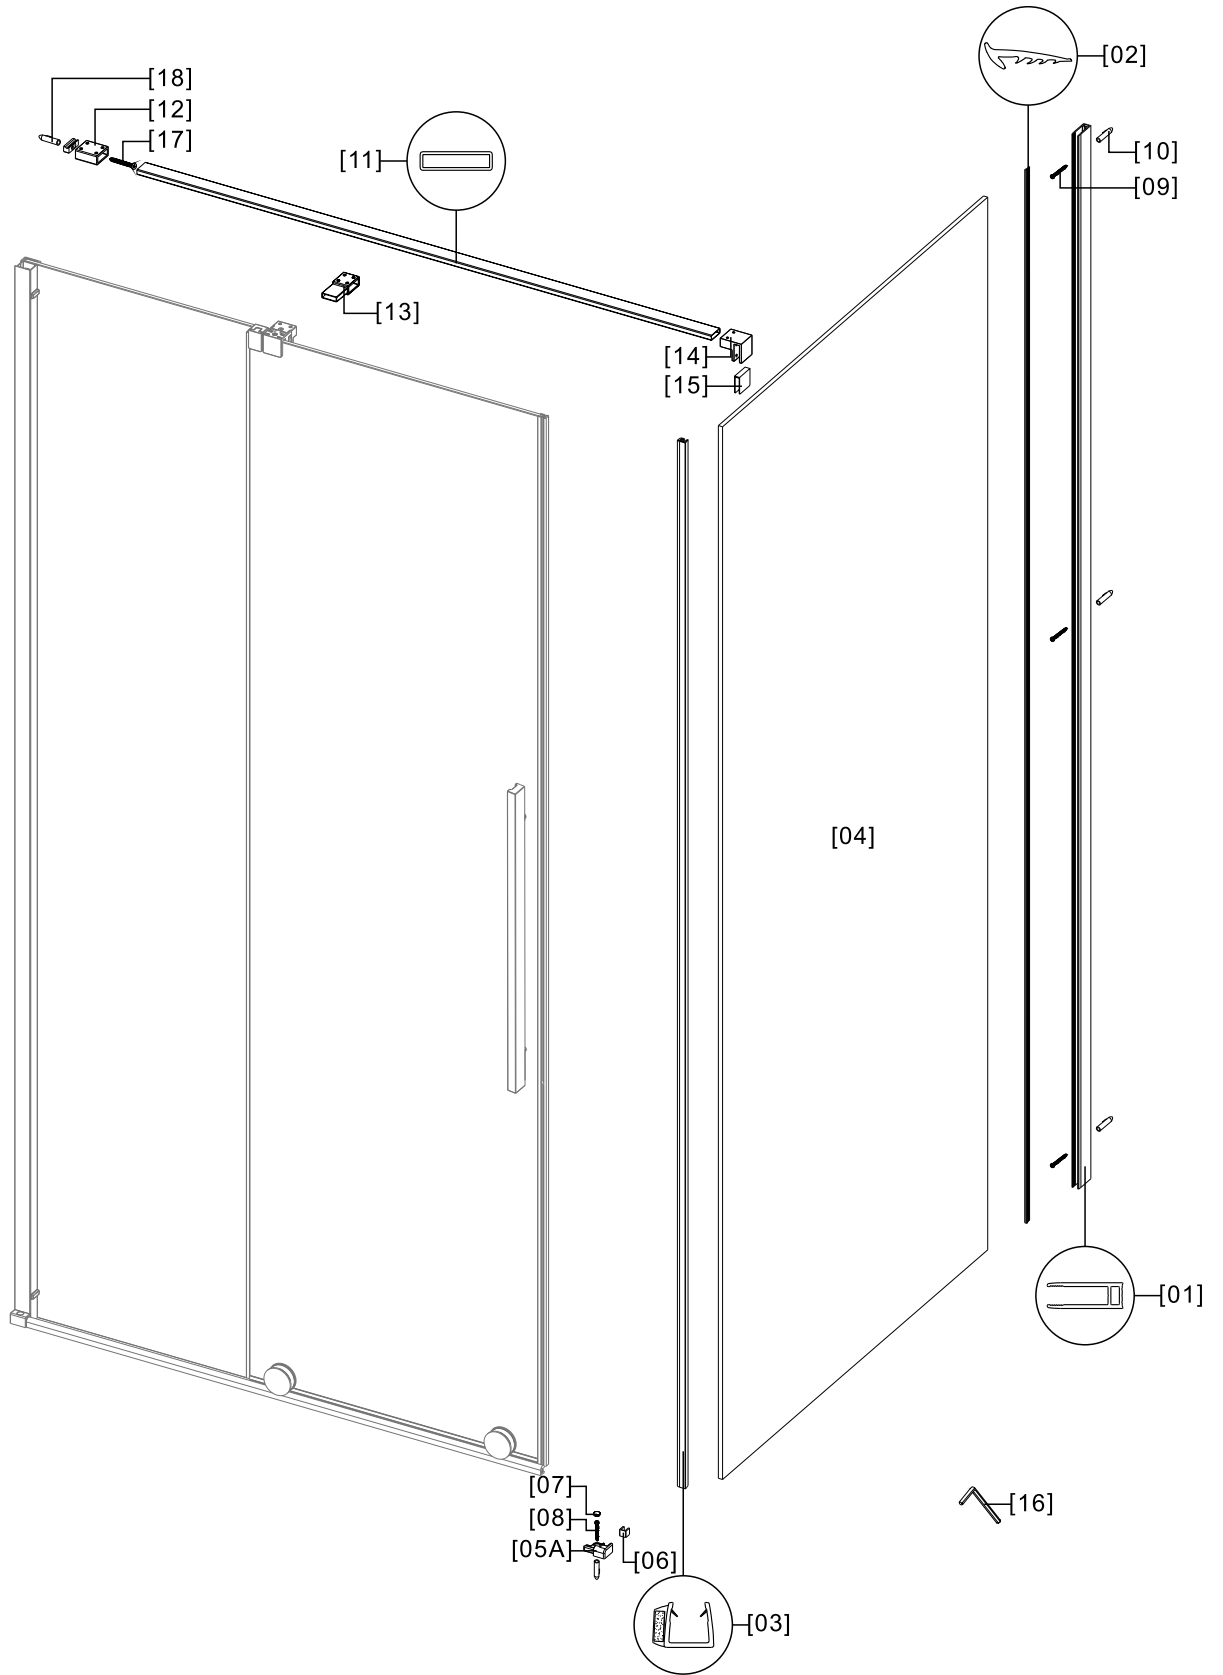

TOOLS

INSTALLATION

SIZE	X,mm	SIZE	Y,mm
1000	990-1008	800	785-800
1100	1090-1108	900	885-900
1200	1190-1208	1000	985-1000
1300	1290-1308		
1400	1390-1408		
1500	1490-1508		
1600	1590-1608		

[05A] x1

[05B] x1

[14] x1

[15] x1

[16] x1 (2.5mm)

[17] x2 (ST4x35)

[18] x2

 -1 + -2

01

[01] x1

[10] x1

[16] x1 (2.5mm)

04

[11] x1

[12] x1

[13] x1

[14] x1

[15] x1

[16] x1 (2.5mm)

[17] x1 (ST4x35)

[18] x1

05

[03] x1

24h