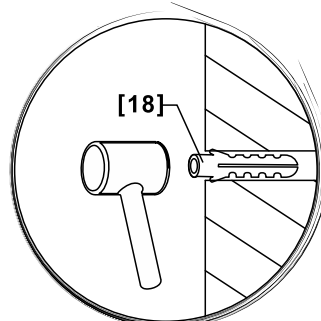

TOOLS

INSTALLATION

SIZE	X,mm	SIZE	Y,mm
1000	990-1008	800	785-800
1100	1090-1108	900	885-900
1200	1190-1208	1000	985-1000
1300	1290-1308		
1400	1390-1408		
1500	1490-1508		
1600	1590-1608		

[05A] x1

[05B] x1

[14] x1

[15] x1

[16] x1 (2.5mm)

[17] x2 (ST4x35)

[18] x2

 -1 + -2

01

[01] x1

[10] x1

[16] x1 (2.5mm)

04

[11] x1

[12] x1

[13] x1

[14] x1

[15] x1

[16] x1 (2.5mm)

[17] x1 (ST4x35)

[18] x1

05

[03] x1

24h