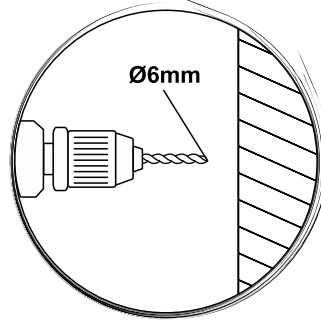

TOOLS

INSTALLATION

SIZE	X,mm	SIZE	Y,mm
1000	990-1008	800	785-800
1100	1090-1108	900	885-900
1200	1190-1208	1000	985-1000
1300	1290-1308		
1400	1390-1408		
1500	1490-1508		
1600	1590-1608		

[05A] x1

[05B] x1

[14] x1

[15] x1

[16] x1 (2.5mm)

[17] x2 (ST4x35)

[18] x2

 -1 + -2

01

[01] x1

[10] x1

[16] x1 (2.5mm)

04

[11] x1

[12] x1

[13] x1

[14] x1

[15] x1

[16] x1 (2.5mm)

[17] x1 (ST4x35)

[18] x1

05

[03] x1

24h