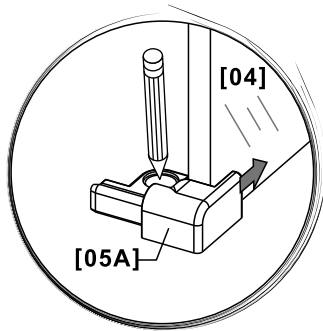

TOOLS

INSTALLATION

SIZE	X,mm	SIZE	Y,mm
1000	990-1008	800	785-800
1100	1090-1108	900	885-900
1200	1190-1208	1000	985-1000
1300	1290-1308		
1400	1390-1408		
1500	1490-1508		
1600	1590-1608		

[05A] x1

[05B] x1

[14] x1

[15] x1

[16] x1 (2.5mm)

[17] x2 (ST4x35)

[18] x2

 -1 + -2

01

[01] x1

[09] x3 (ST4x35)

[10] x3

02

03

[05A] x1

[06] x1

[07] x1

[08] x1 (ST4x20)

[10] x1

[16] x1 (2.5mm)

04

[11] x1

[12] x1

[13] x1

[14] x1

[15] x1