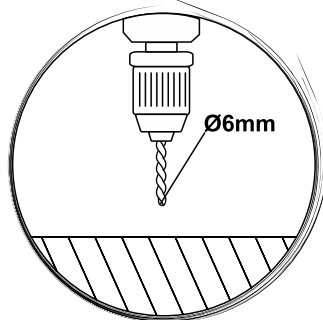

TOOLS

INSTALLATION

SIZE	X,mm	SIZE	Y,mm
1000	990-1008	800	785-800
1100	1090-1108	900	885-900
1200	1190-1208	1000	985-1000
1300	1290-1308		
1400	1390-1408		
1500	1490-1508		
1600	1590-1608		

[05A] x1

[05B] x1

[14] x1

[15] x1

[16] x1 (2.5mm)

[17] x2 (ST4x35)

[18] x2

 -1 + -2

01

[01] x1

[09] x3 (ST4x35)

[10] x3

02

03

[05A] x1

[06] x1

[07] x1

[08] x1 (ST4x20)

[10] x1

[16] x1 (2.5mm)

04

[11] x1

[12] x1

[13] x1

[14] x1

[15] x1