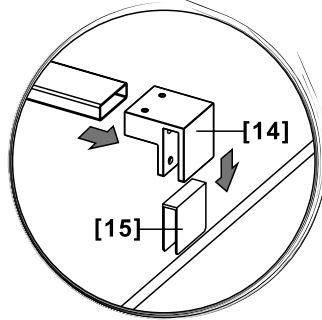

TOOLS

INSTALLATION

SIZE	X,mm	SIZE	Y,mm
1000	990-1008	800	785-800
1100	1090-1108	900	885-900
1200	1190-1208	1000	985-1000
1300	1290-1308		
1400	1390-1408		
1500	1490-1508		
1600	1590-1608		

[05A] x1

[05B] x1

[14] x1

[15] x1

[16] x1 (2.5mm)

[17] x2 (ST4x35)

[18] x2

 -1 + -2

01

[01] x1

[10] x1

[16] x1 (2.5mm)

04

[11] x1

[12] x1

[13] x1

[14] x1

[15] x1

[16] x1 (2.5mm)

[17] x1 (ST4x35)

[18] x1

05

[03] x1

24h